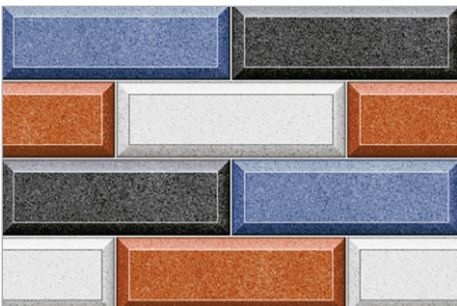

DESIGN NUMBER :
7077

DESIGN NUMBER :
7078

SIZE :
300X450MM
MATT COLLECTION

DESIGN NUMBER :
7079

DESIGN NUMBER :
7080

DESIGN NUMBER :
7081

DESIGN NUMBER :
7082

DESIGN NUMBER :
7083