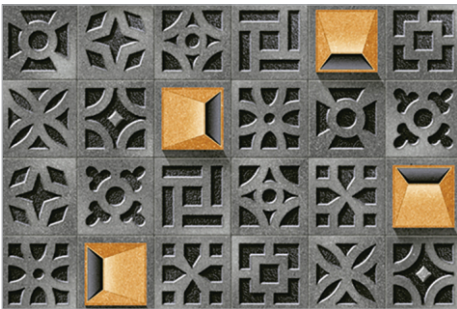

DESIGN NUMBER :
7065

DESIGN NUMBER :
7066

SIZE :
300X450MM
MATT COLLECTION

DESIGN NUMBER :
7067

DESIGN NUMBER :
7068

DESIGN NUMBER :
7069

DESIGN NUMBER :
7070

DESIGN NUMBER :
7071