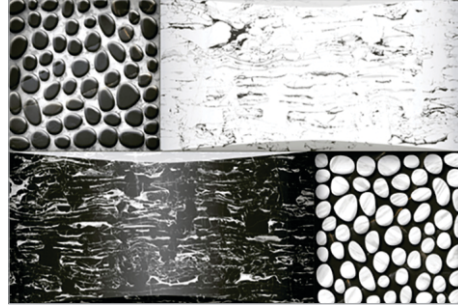

DESIGN NUMBER :
7058

DESIGN NUMBER :
7059

DESIGN NUMBER :
7060

SIZE :
300X450MM
MATT COLLECTION

DESIGN NUMBER :
7061

DESIGN NUMBER :
7062

DESIGN NUMBER :
7063

DESIGN NUMBER :
7064