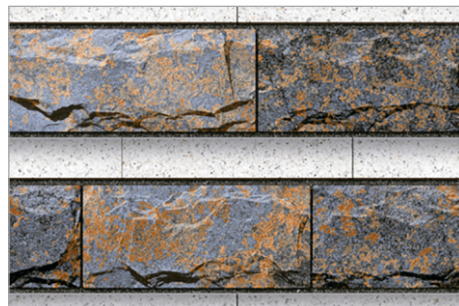

DESIGN NUMBER :
7030