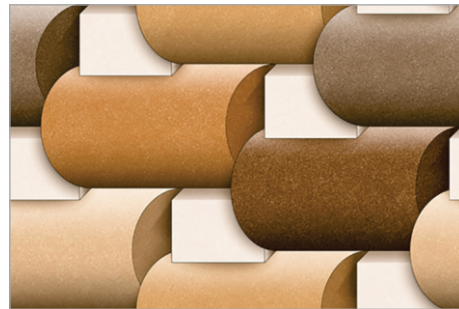

DESIGN NUMBER :
7084

SIZE :
300X450MM
MATT COLLECTION

DESIGN NUMBER :
7085 (P)

DESIGN NUMBER :
7086 (P)

DESIGN NUMBER :
7087 (P)

DESIGN NUMBER :
7088 (P)

DESIGN NUMBER :
7089 (P)

DESIGN NUMBER :
7090 (P)