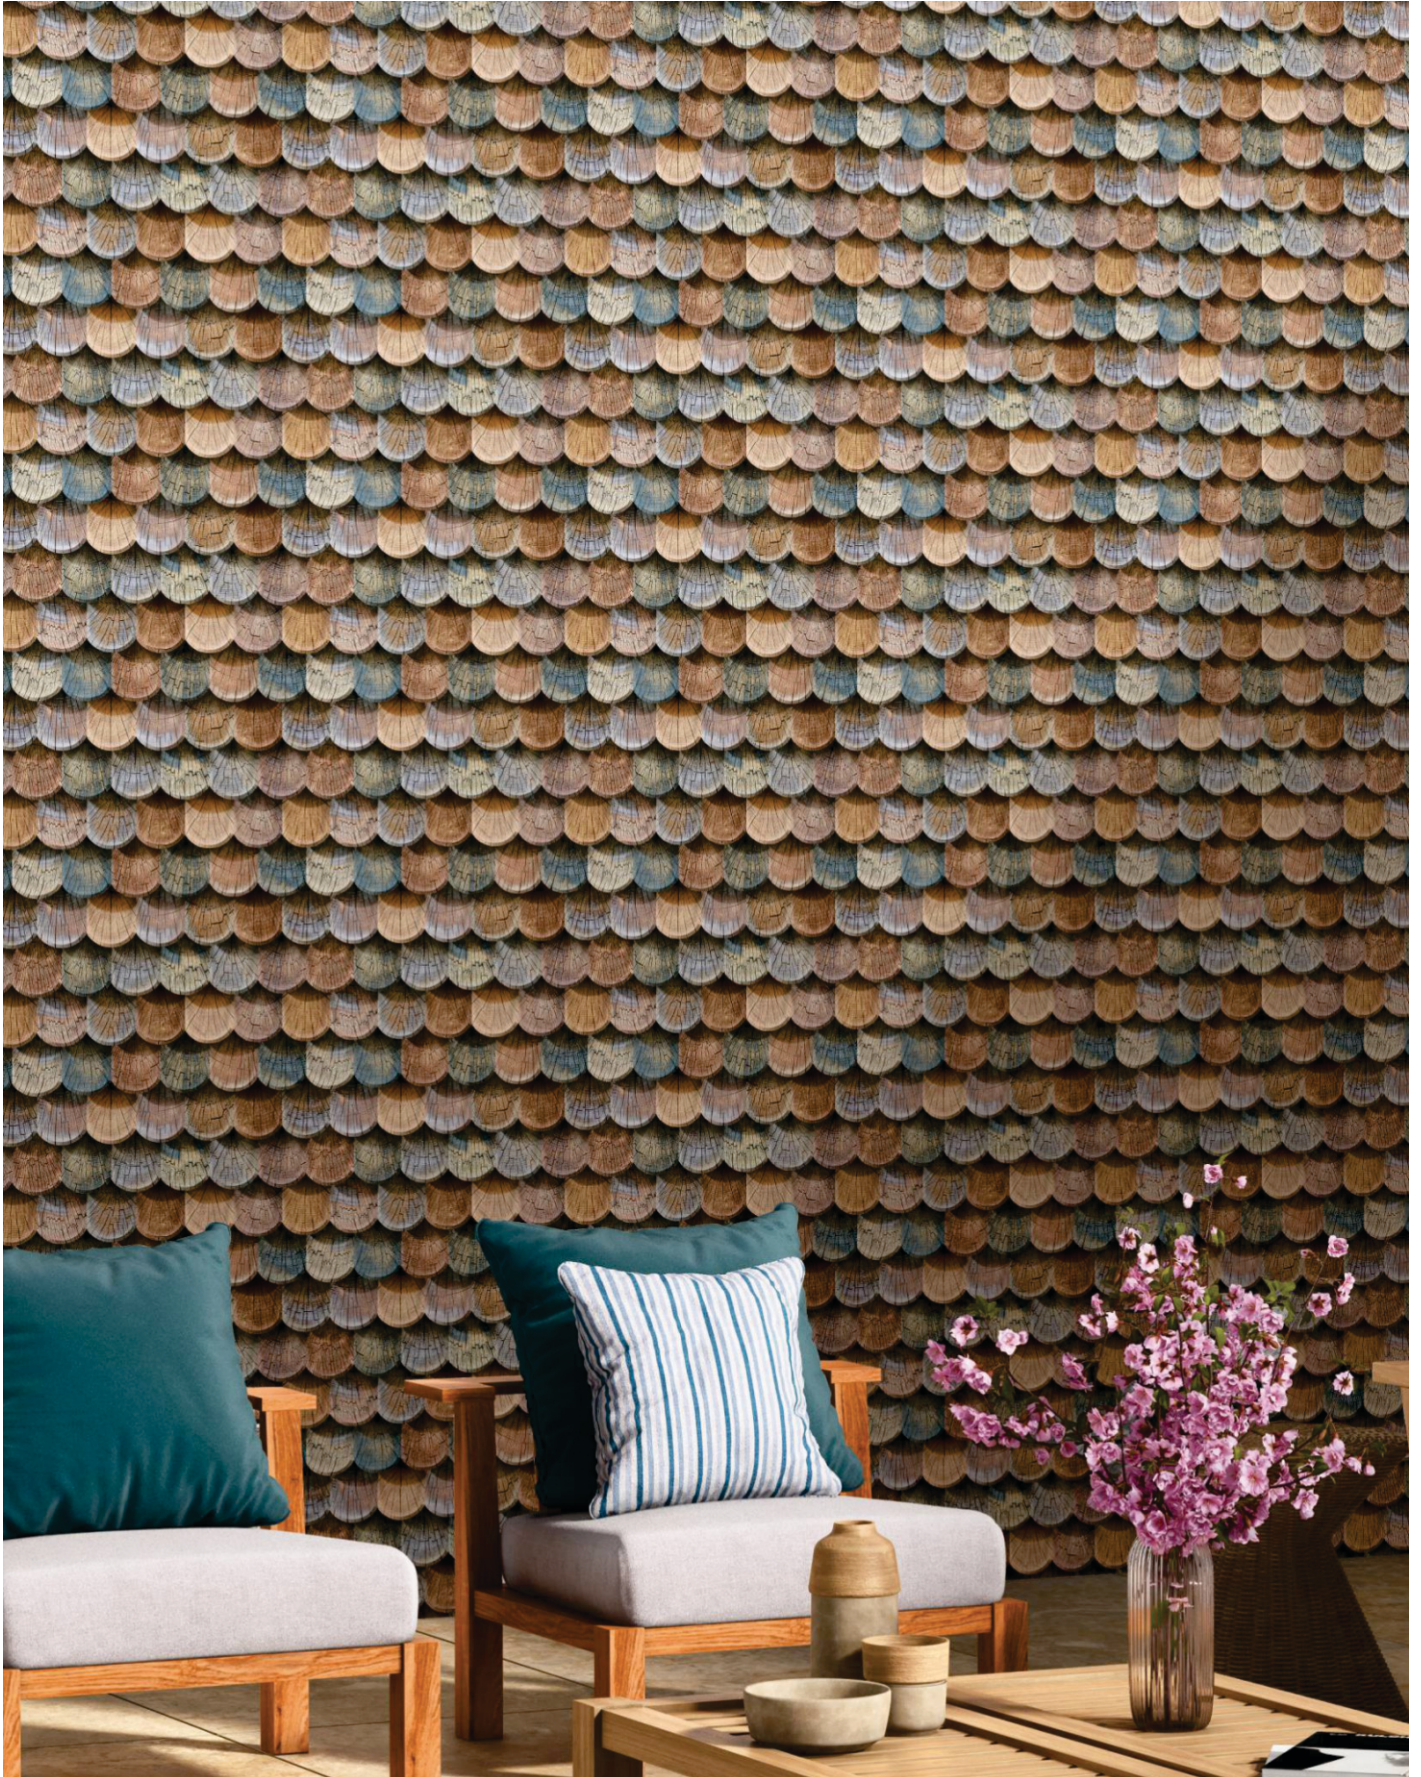

SIZE :
300X450MM
MATT COLLECTION

GREFFYTO
— SURFACE LLP —