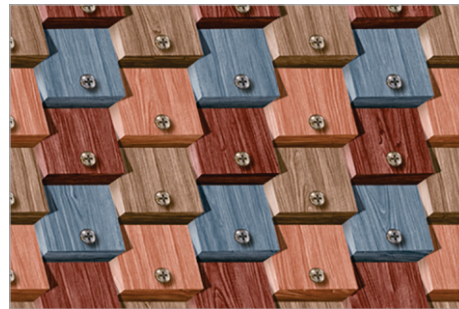

DESIGN NUMBER :
7096 (P)

SIZE :
300X450MM
MATT COLLECTION

SIZE :
300X450MM
MATT COLLECTION

DESIGN NUMBER :
7097 (P)

DESIGN NUMBER :
7098 (P)

DESIGN NUMBER :
7099 (P)

DESIGN NUMBER :
7100 (P)

THANK YOU