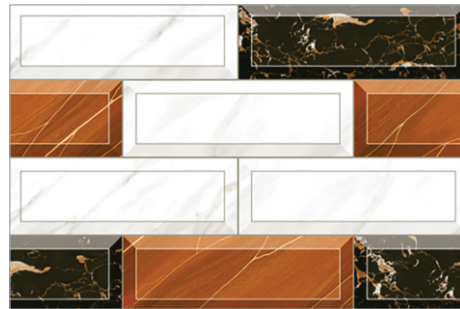

DESIGN NUMBER :
7077

DESIGN NUMBER :
7078

SIZE :
300X450MM
MATT COLLECTION

DESIGN NUMBER :
7079

DESIGN NUMBER :
7080

DESIGN NUMBER :
7081

DESIGN NUMBER :
7082

DESIGN NUMBER :
7083