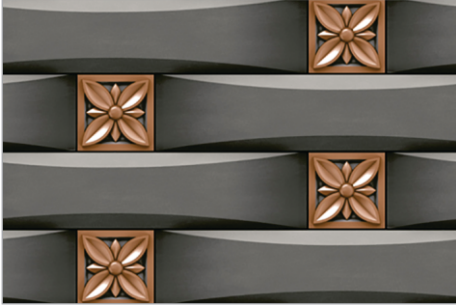

SIZE :
300X450MM
MATT COLLECTION

DESIGN NUMBER :
7091 (P)