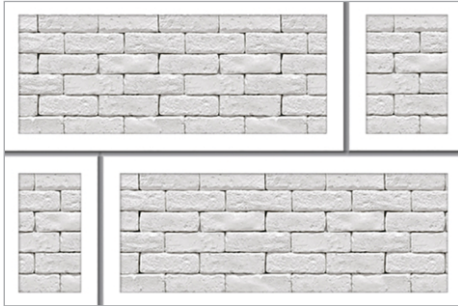

SIZE :
300X450MM
MATT COLLECTION

DESIGN NUMBER :
7073