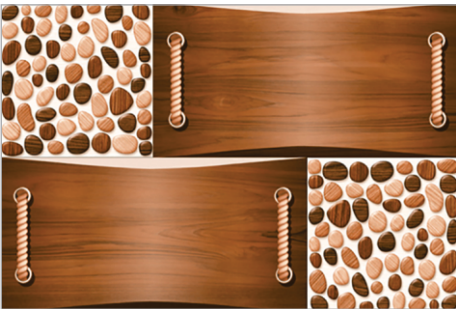

DESIGN NUMBER :
7058

DESIGN NUMBER :
7059

DESIGN NUMBER :
7060

SIZE :
300X450MM
MATT COLLECTION

DESIGN NUMBER :
7061

DESIGN NUMBER :
7062

DESIGN NUMBER :
7063

DESIGN NUMBER :
7064