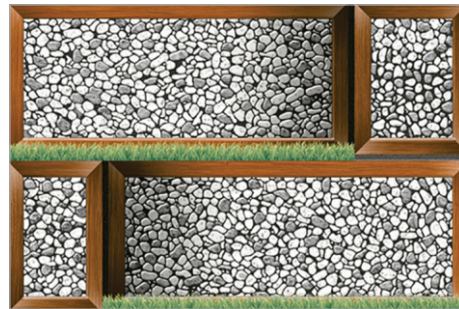

DESIGN NUMBER :
7072

SIZE :
300X450MM
MATT COLLECTION

GREFFYTO
— SURFACE LLP —

SIZE :
300X450MM
MATT COLLECTION

DESIGN NUMBER :
7073

DESIGN NUMBER :
7074

DESIGN NUMBER :
7075

DESIGN NUMBER :
7076