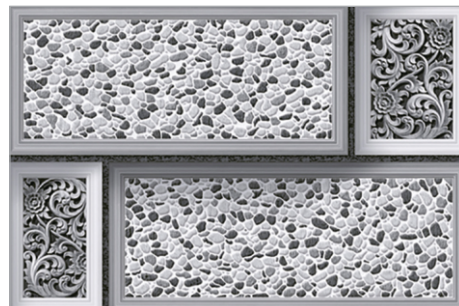

DESIGN NUMBER :
7078