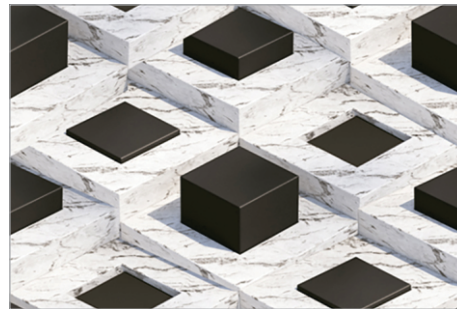

SIZE :
300X450MM
MATT COLLECTION

GREFFYTO
— SURFACE LLP —

SIZE :
300X450MM
MATT COLLECTION

DESIGN NUMBER :
7091 (P)

DESIGN NUMBER :
7092 (P)

DESIGN NUMBER :
7093 (P)

DESIGN NUMBER :
7094 (P)

DESIGN NUMBER :
7095 (P)