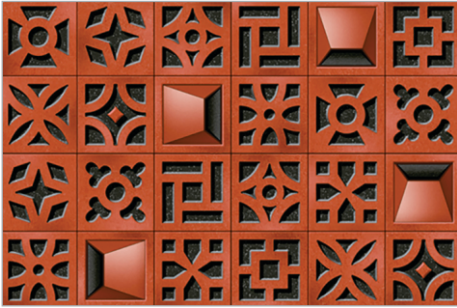

SIZE :
300X450MM
MATT COLLECTION

DESIGN NUMBER :
7067