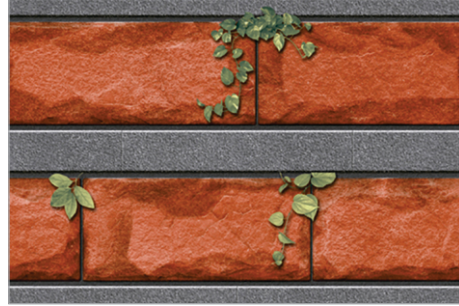

DESIGN NUMBER :
7026