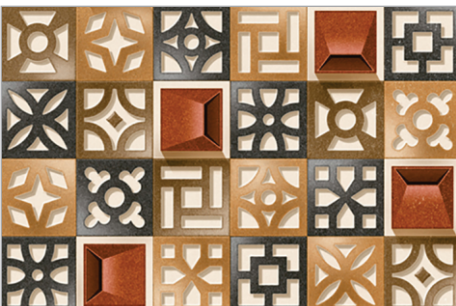

DESIGN NUMBER :
7058

DESIGN NUMBER :
7059

DESIGN NUMBER :
7060

SIZE :
300X450MM
MATT COLLECTION

DESIGN NUMBER :
7061

DESIGN NUMBER :
7062

DESIGN NUMBER :
7063

DESIGN NUMBER :
7064