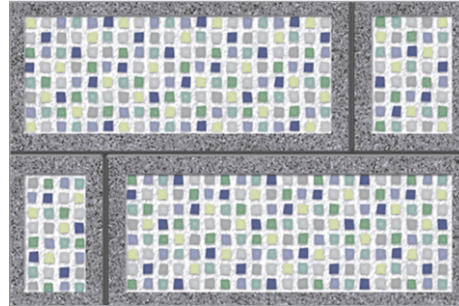

DESIGN NUMBER :
7072

SIZE :
300X450MM
MATT COLLECTION

GREFFYTO
— SURFACE LLP —

SIZE :
300X450MM
MATT COLLECTION

DESIGN NUMBER :
7073

DESIGN NUMBER :
7074

DESIGN NUMBER :
7075

DESIGN NUMBER :
7076