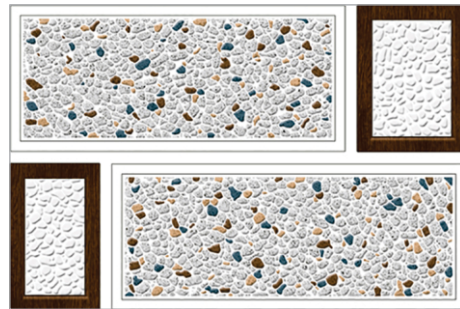

DESIGN NUMBER :
7294 NEW