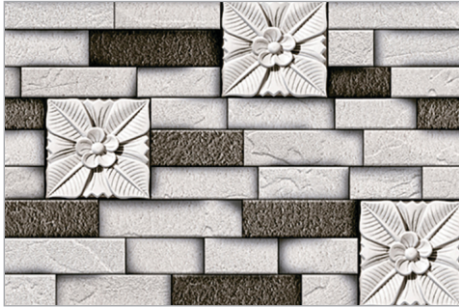

SIZE :
300X450MM
MATT COLLECTION

DESIGN NUMBER :
7285 NEW

DESIGN NUMBER :
7286 NEW

DESIGN NUMBER :
7287 NEW

DESIGN NUMBER :
7288 NEW

DESIGN NUMBER :
7289 NEW

DESIGN NUMBER :
7290 NEW

SIZE :
300X450MM
MATT COLLECTION