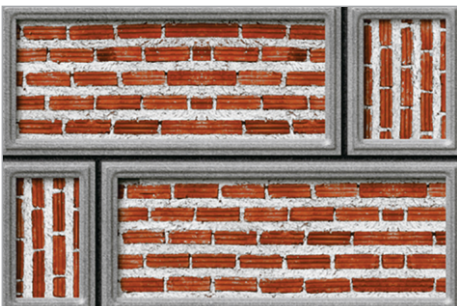

DESIGN NUMBER :
7271 NEW

DESIGN NUMBER :
7272 NEW

SIZE :
300X450MM
MATT COLLECTION

DESIGN NUMBER :
7273 NEW

DESIGN NUMBER :
7274 NEW

DESIGN NUMBER :
7275 NEW

DESIGN NUMBER :
7276 NEW

DESIGN NUMBER :
7277 NEW