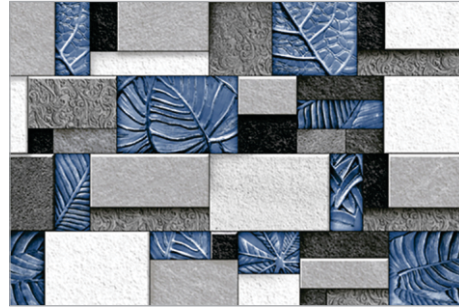

DESIGN NUMBER :
7286 NEW