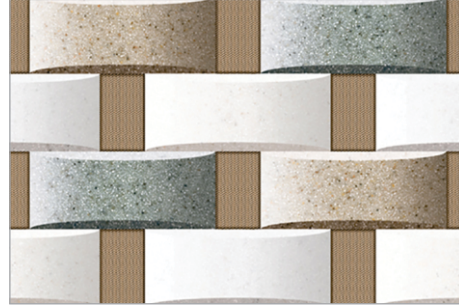

DESIGN NUMBER :
7291 NEW

DESIGN NUMBER :
7292 NEW

DESIGN NUMBER :
7293 NEW

DESIGN NUMBER :
7294 NEW

DESIGN NUMBER :
7295 NEW

DESIGN NUMBER :
7296 NEW

SIZE :
300X450MM
MATT COLLECTION

DESIGN NUMBER :
7297 NEW