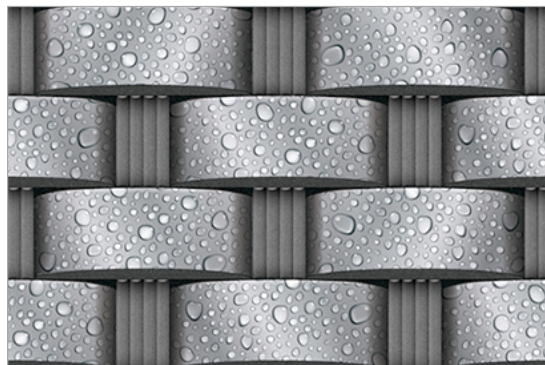

SIZE :
300X450MM
GLOSSY COLLECTION

DESIGN NUMBER :
4010

DK