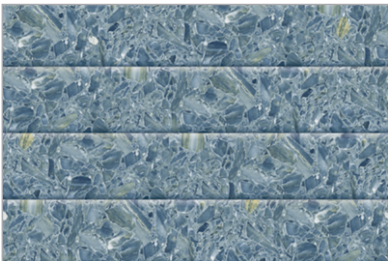

DESIGN NUMBER :
4512

LT

DK