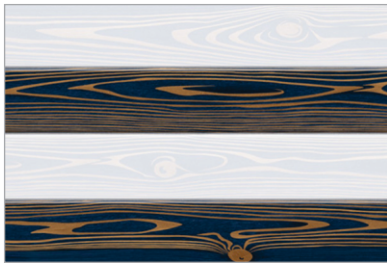

DESIGN NUMBER :  
**4526**

LT

DK

HL

SIZE :  
300X450MM  
STRIP COLLECTION

DESIGN NUMBER :  
**4527**

LT

DK