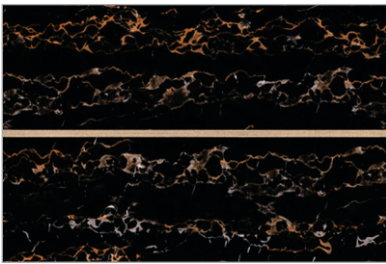

HL

SIZE :  
300X450MM  
STRIP COLLECTION

DESIGN NUMBER :  
**4523**

LT

DK

HL

DESIGN NUMBER :  
**4524**

LT