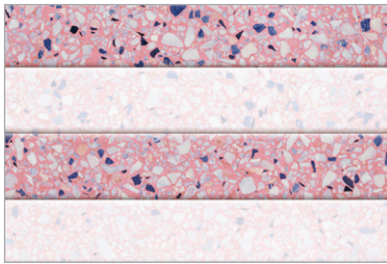

LT

DK

HL

**SIZE :**  
300X450MM  
STRIP COLLECTION

DESIGN NUMBER :  
**4513**

LT

DK

HL