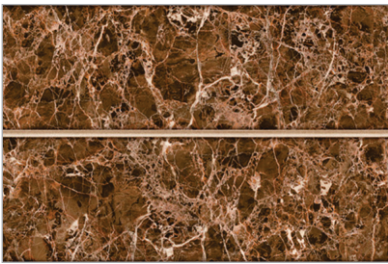

DESIGN NUMBER :
4514

LT