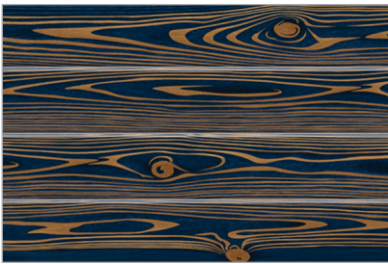

DESIGN NUMBER :  
**4526**

LT

DK

HL

SIZE :  
300X450MM  
STRIP COLLECTION

DESIGN NUMBER :  
**4527**

LT

DK