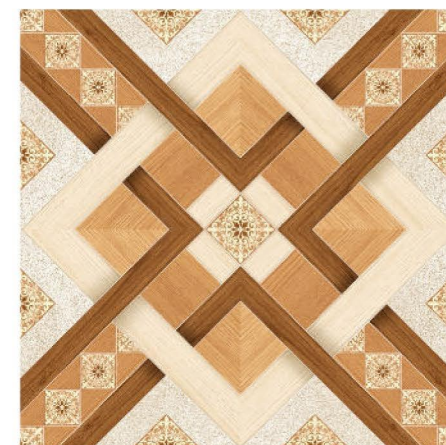

Decor

www.greffytosurface.com