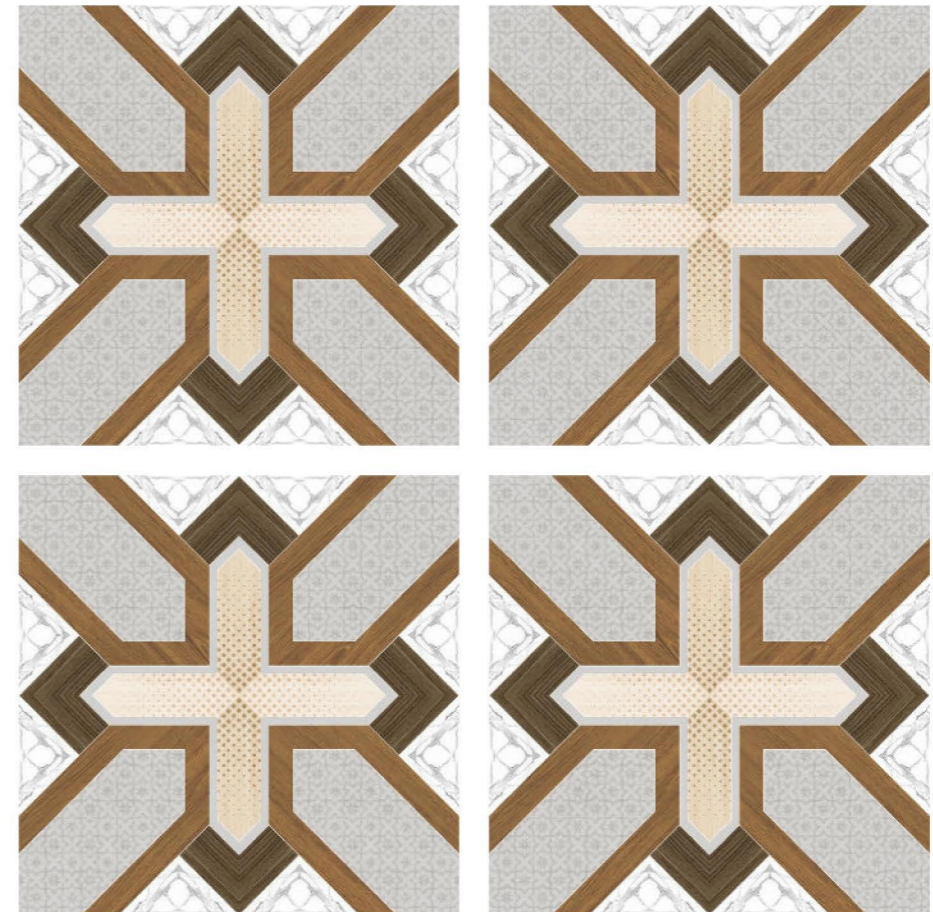

Decor

www.greffytosurface.com