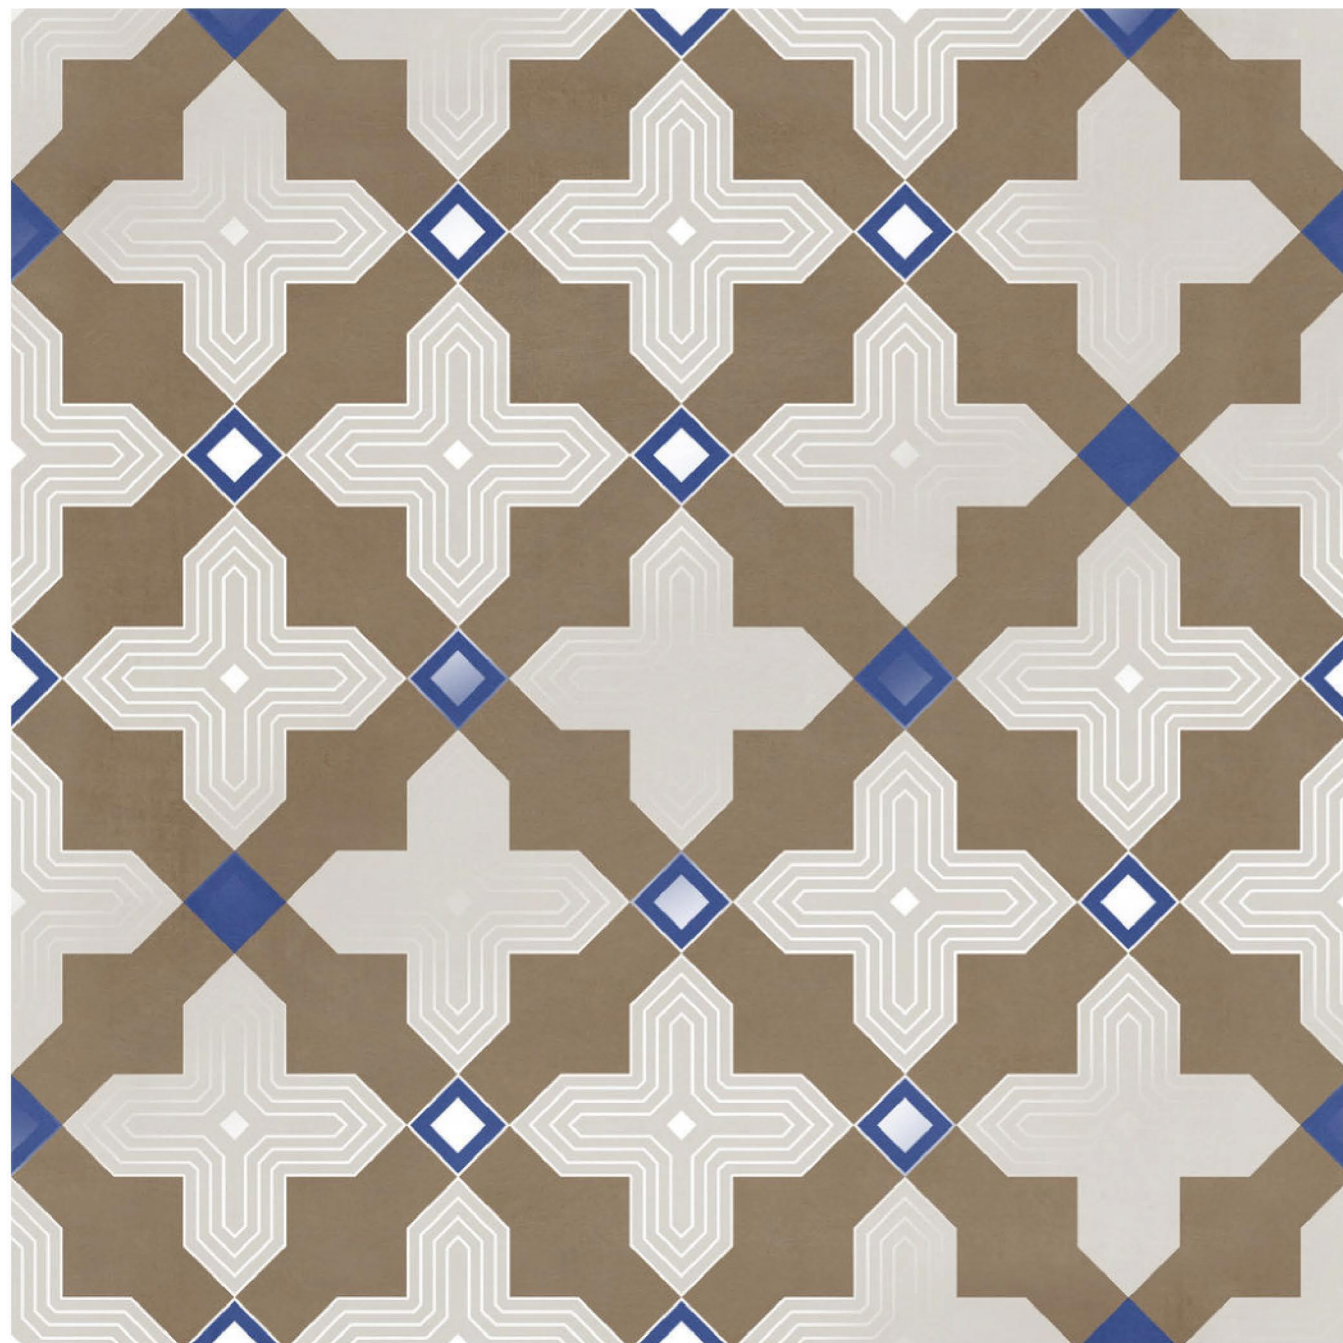

GREFFYTO

— SURFACE LLP —

85021

Size
600 x 600 mm

Finish
Carving

Thickness
8.5 mm

Random
1