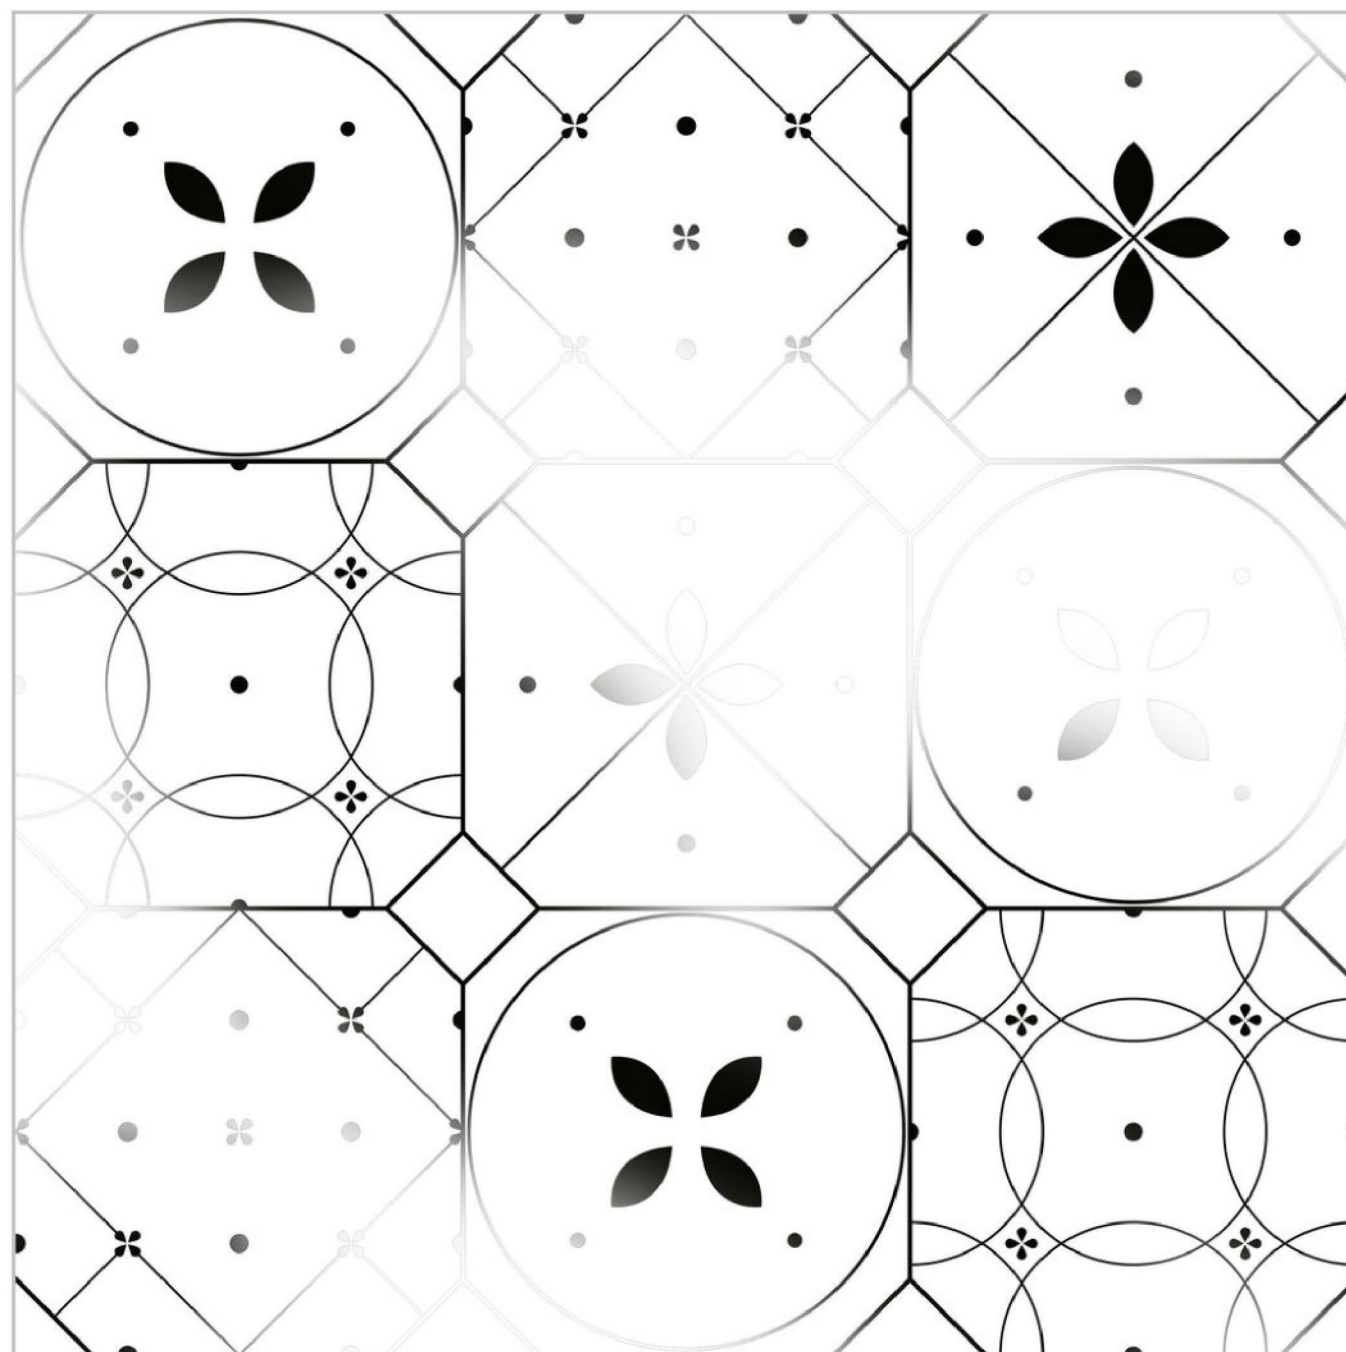

GREFFYTO

— SURFACE LLP —

85027

Size
600 x 600 mm

Finish
Carving

Thickness
8.5 mm

Random
1