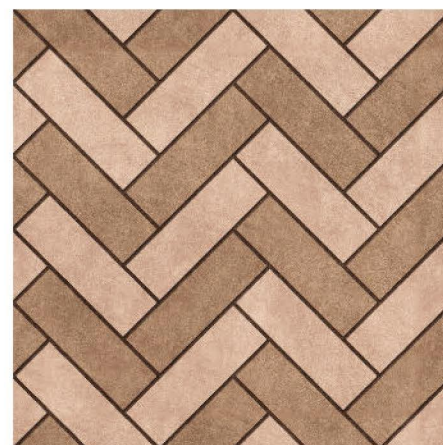

Decor

www.greffytosurface.com