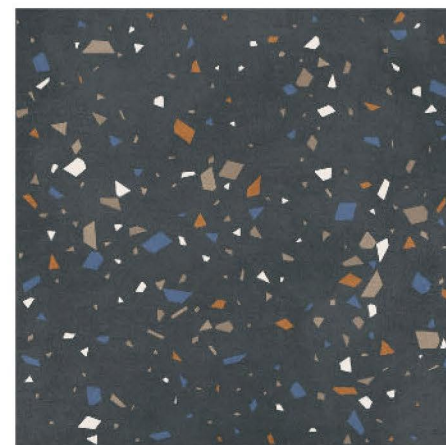

Decor

www.greffytosurface.com