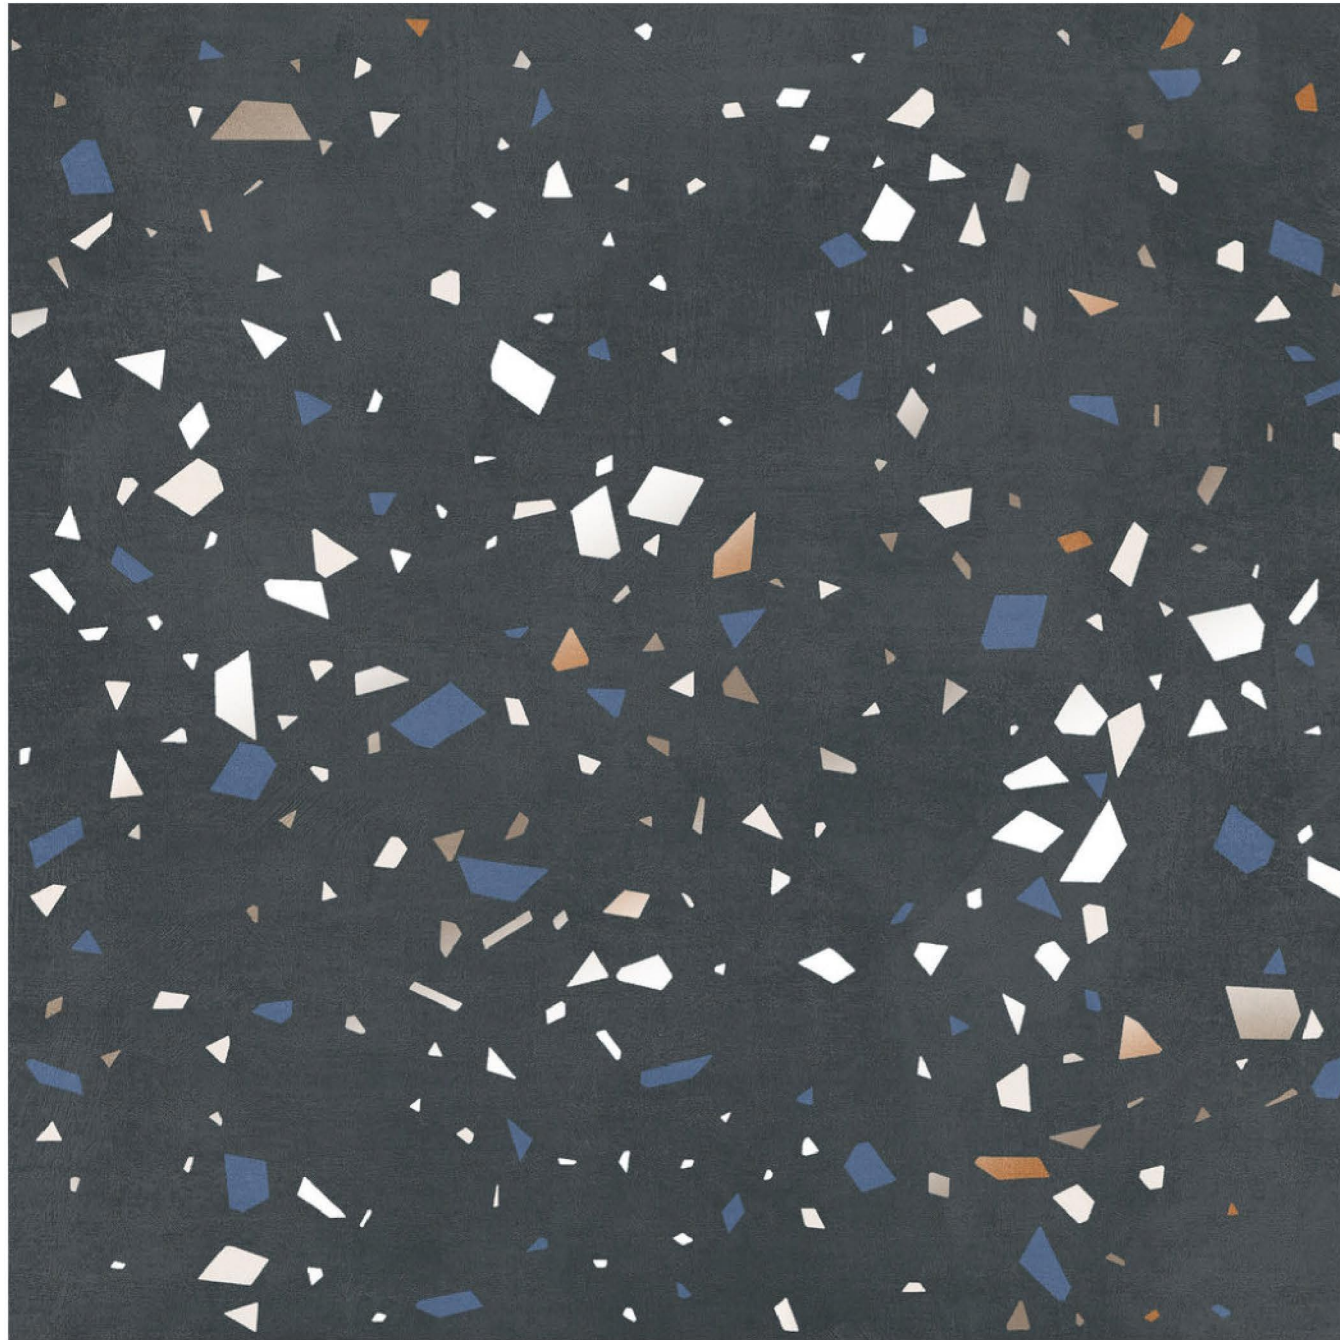

Finish
Carving

Thickness
8.5 mm

Random
1

GREFFYTO

— SURFACE LLP —

85039

Size
600 x 600 mm

Finish
Carving