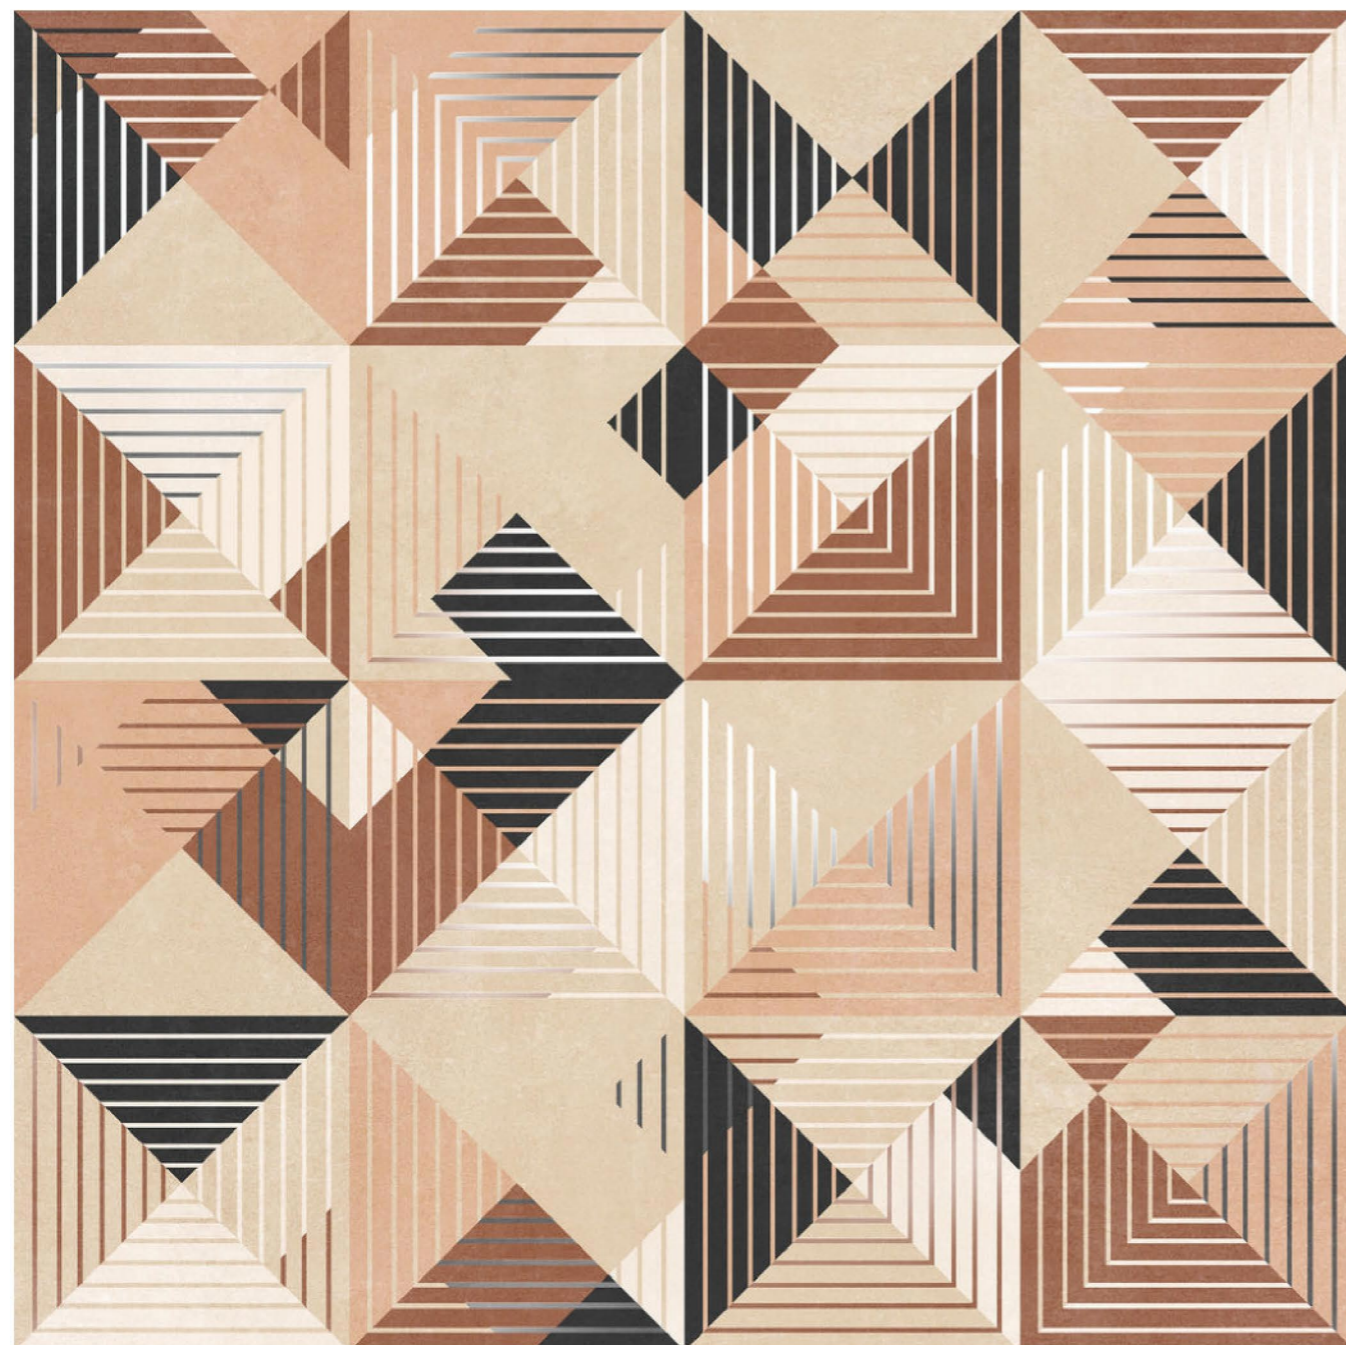

GREFFYTO

— SURFACE LLP —

85028

Size
600 x 600 mm

Finish
Carving

Thickness
8.5 mm

Random
1