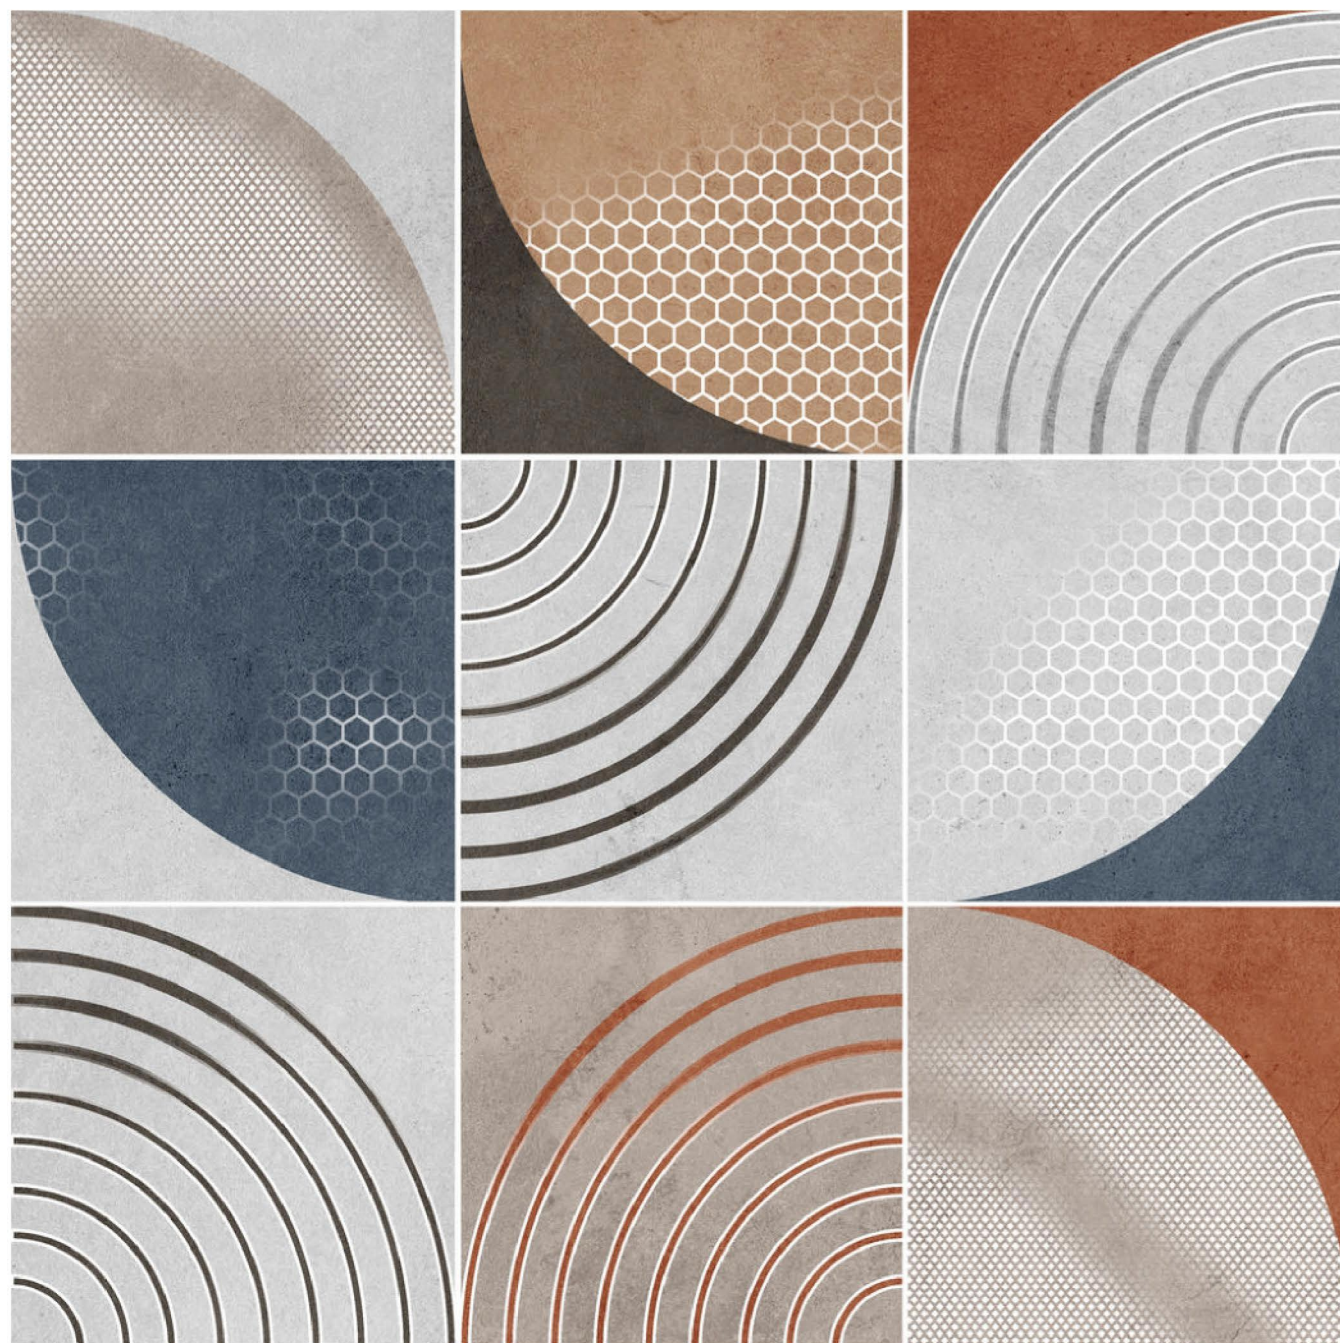

GREFFYTO

— SURFACE LLP —

85024

Size	Finish	Thickness	Random
<u>600 x 600 mm</u>	<u>Carving</u>	<u>8.5 mm</u>	<u>1</u>