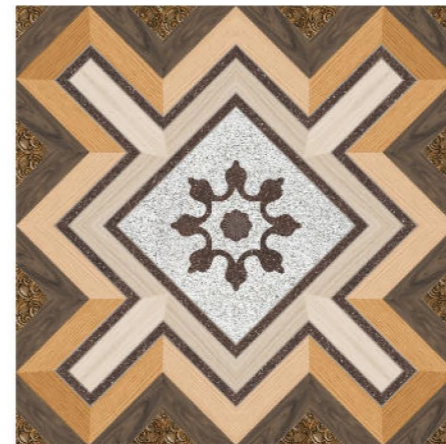

GREFFYTO

— SURFACE LLP —

85018

Size
600 x 600 mm

Finish
Carving

Thickness
8.5 mm

Random
1

Decor