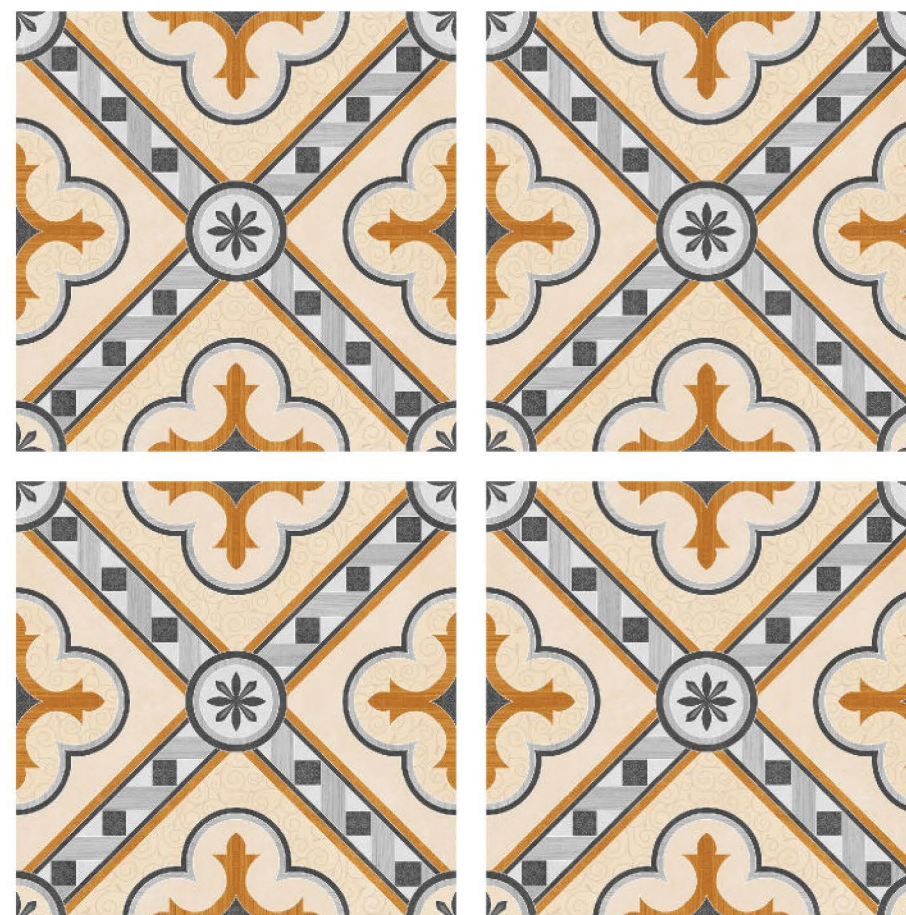

— SURFACE LLP —

85007

Size
600 x 600 mm

Finish
Carving

Thickness
8.5 mm

Random
1

Decor

www.greffytosurface.com