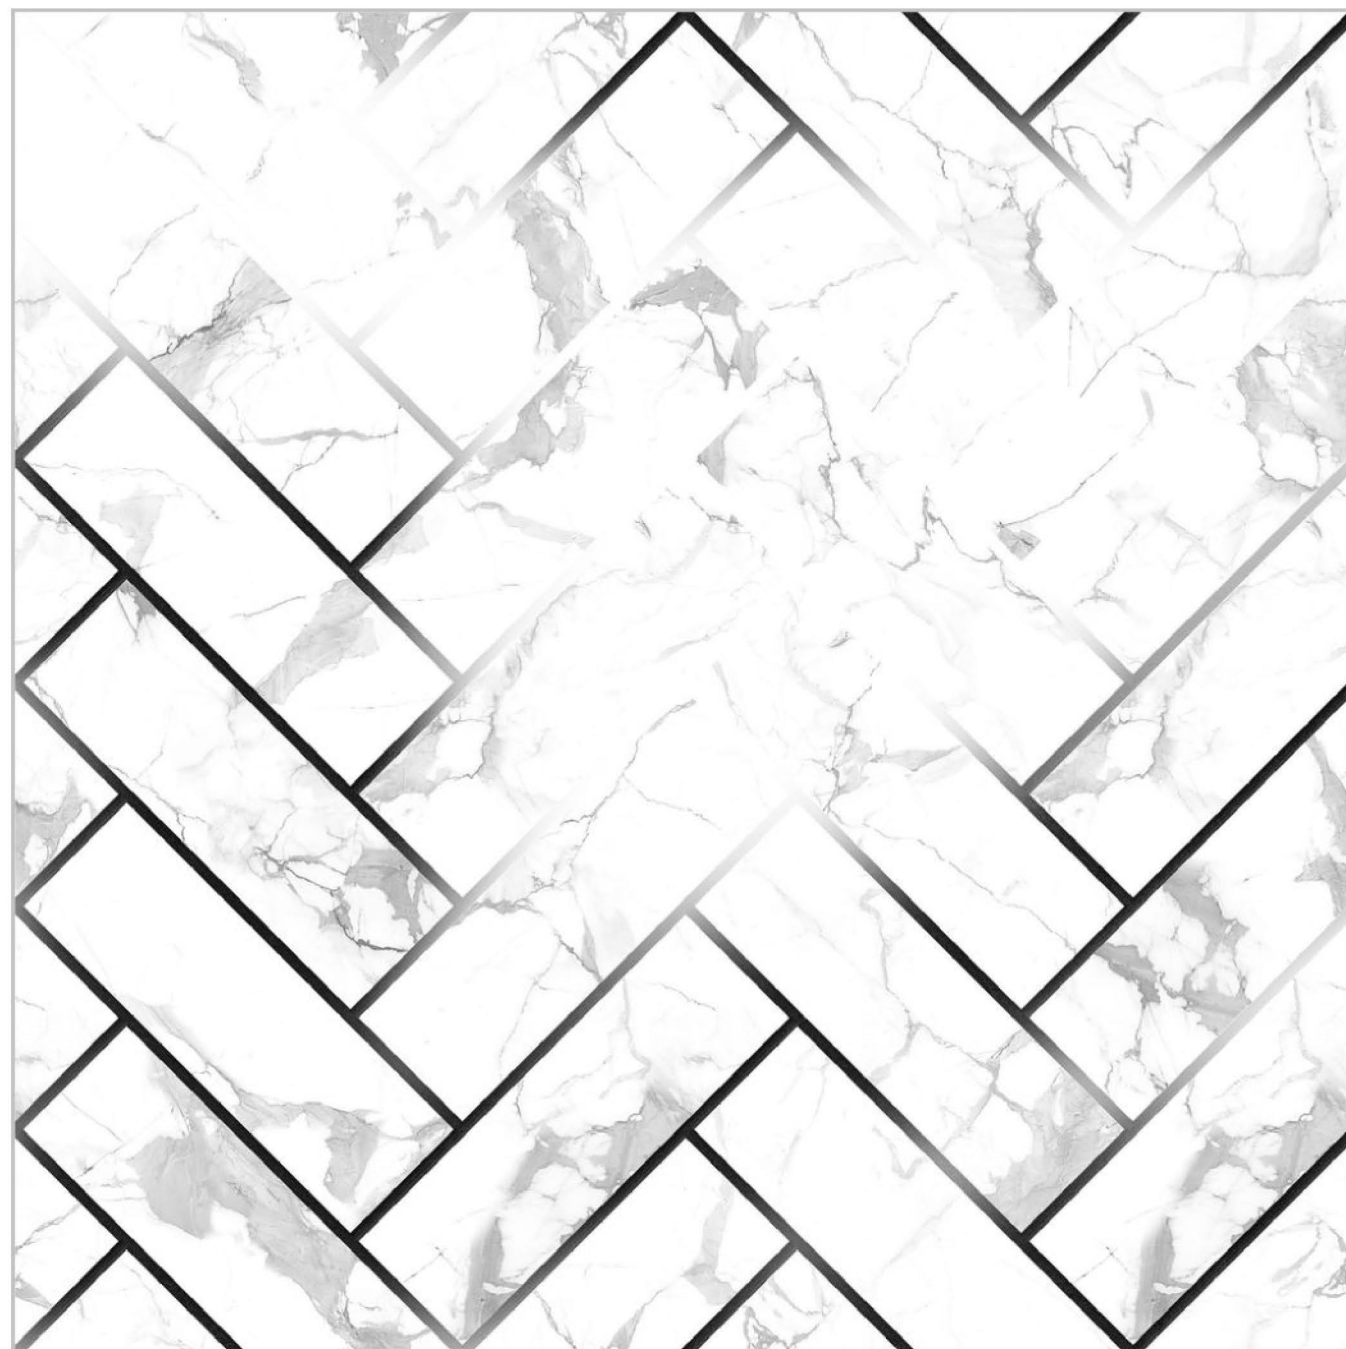

GREFFYTO

— SURFACE LLP —

85042

Size	Finish	Thickness	Random
<u>600 x 600 mm</u>	<u>Carving</u>	<u>8.5 mm</u>	<u>1</u>