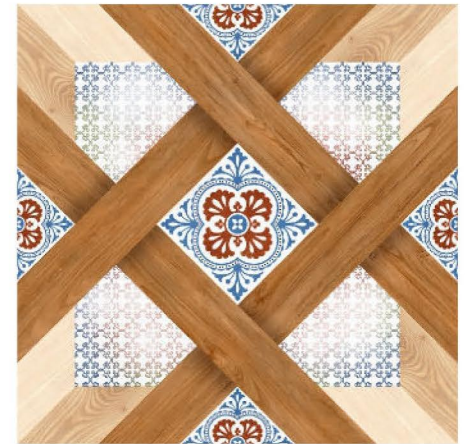

85003

Size
600 x 600 mm

Finish
Carving

Thickness
8.5 mm

Random
1