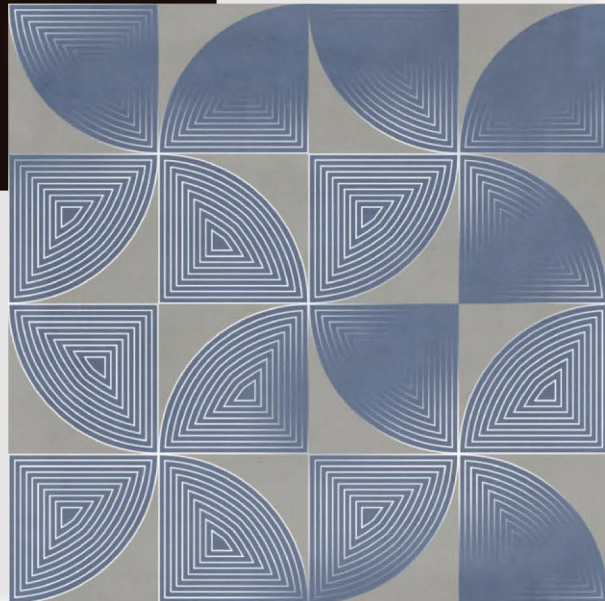

DECORE

Y O U R S P A C E

Each carving décor tile is meticulously crafted by skilled artisans. The intricate designs and detailed carvings reflect a high level of craftsmanship, ensuring that every tile is a unique work of art. The classic appeal of carving décor tiles never goes out of style. Their elegant patterns and textures add a sense of history and sophistication to any space, making them a perfect choice for both traditional and contemporary interiors.

Made from high-quality materials, our carving décor tiles are built to last. They are resistant to wear and tear, ensuring that their beauty and structural integrity remain intact for years to come. Ideal for both residential and commercial spaces, these tiles combine aesthetics with practicality.

Features

Color
Stability

Resistant
To Stains

Water
Resistant

Resistant To
Ice & Frost

Scratch
Resistant

Easy
To Clean

Dimensional
Stability