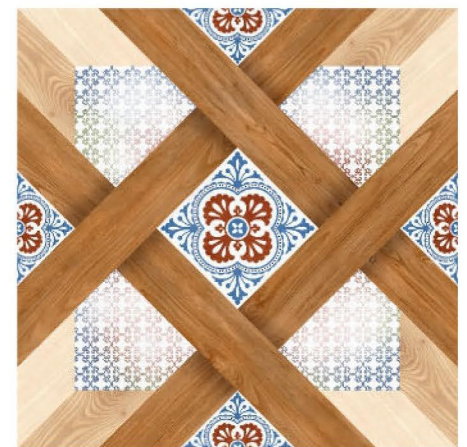

85003

Size
600 x 600 mm

Finish
Carving

Thickness
8.5 mm

Random
1