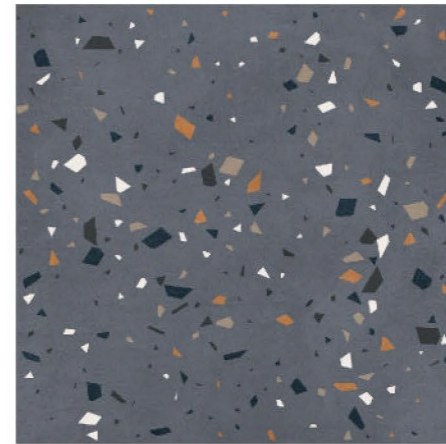

GREFFYTO

— SURFACE LLP —

85038

Size
600 x 600 mm

Finish
Carving

Thickness
8.5 mm

Random
1