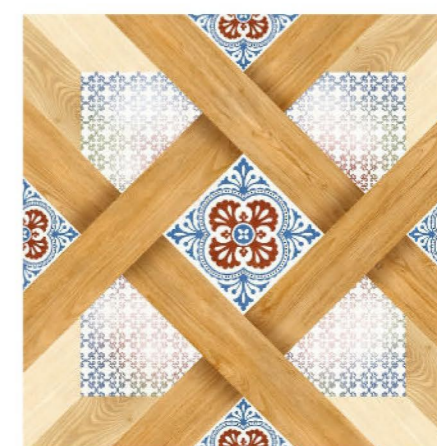

Decor

www.greffytosurface.com