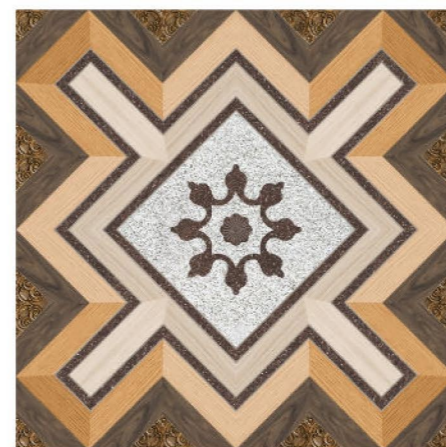

GREFFYTO

— SURFACE LLP —

85018

Size
600 x 600 mm

Finish
Carving

Thickness
8.5 mm

Random
1

Decor