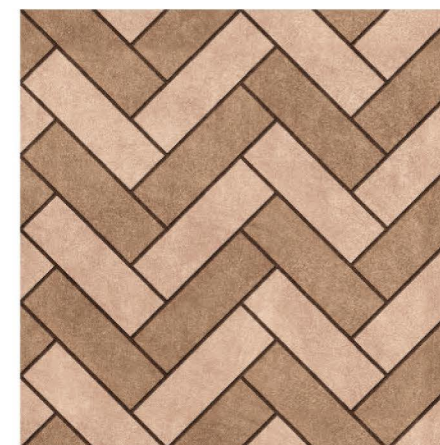

Decor

www.greffytosurface.com