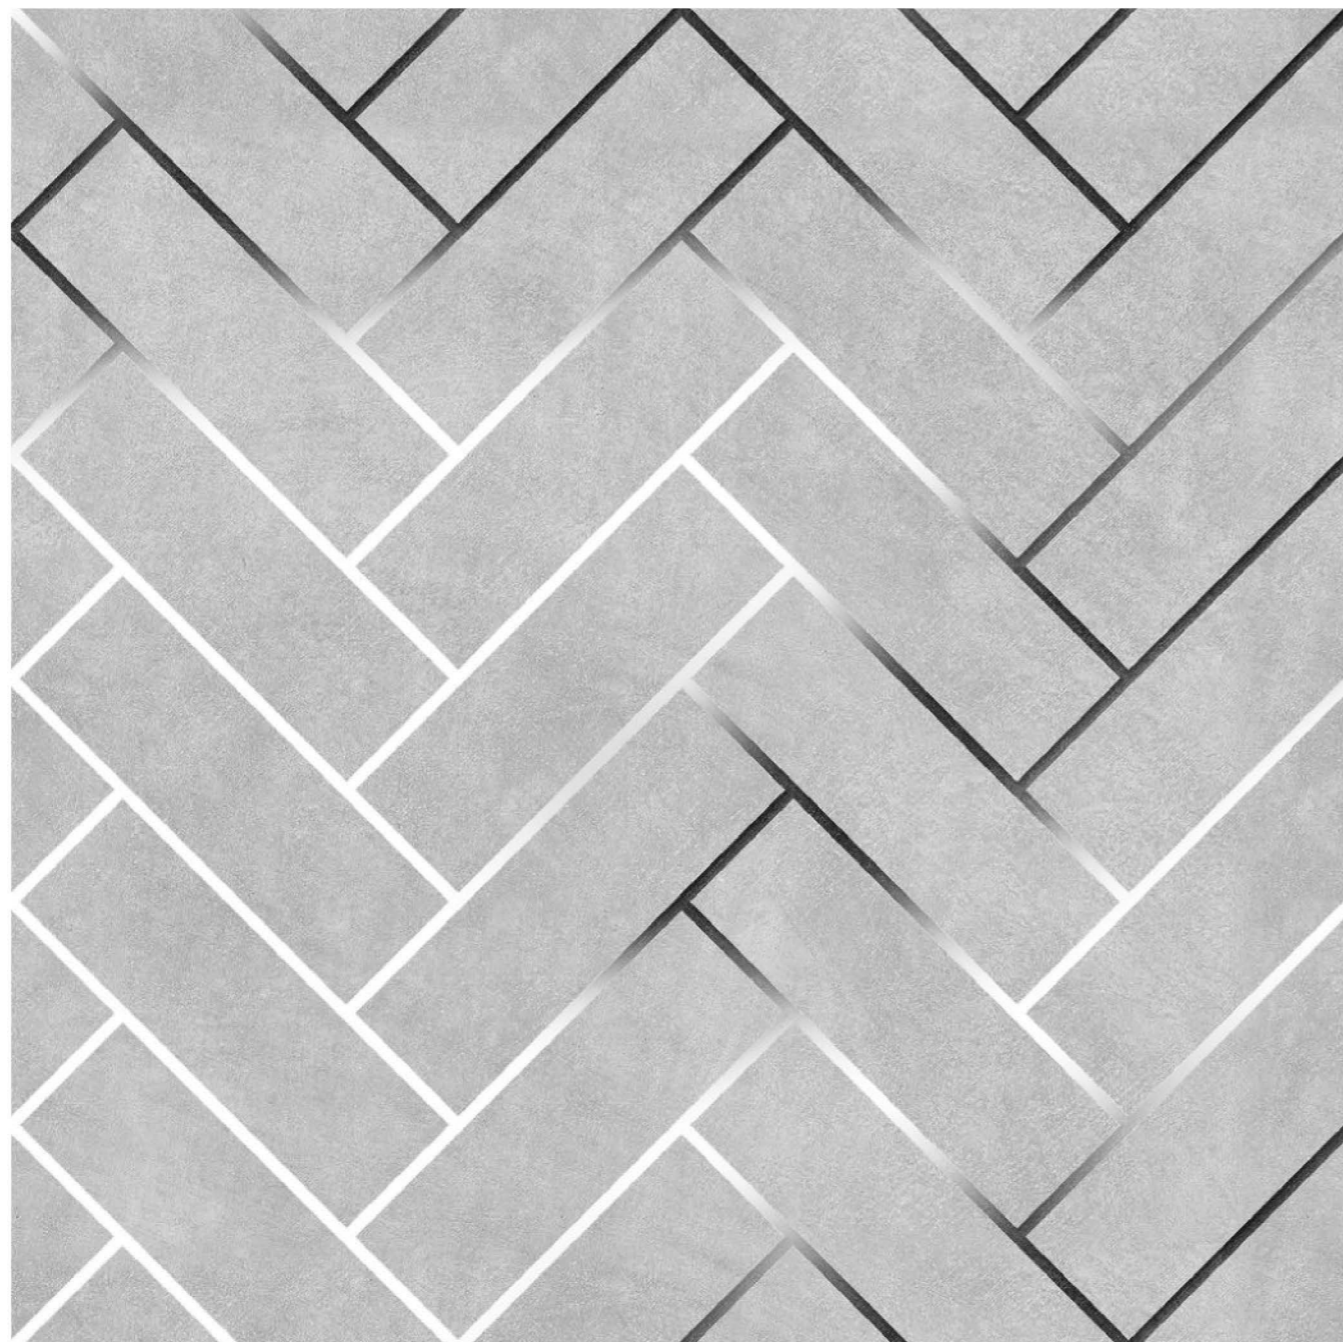

GREFFYTO

— SURFACE LLP —

85044

Size
600 x 600 mm

Finish
Carving

Thickness
8.5 mm

Random
1