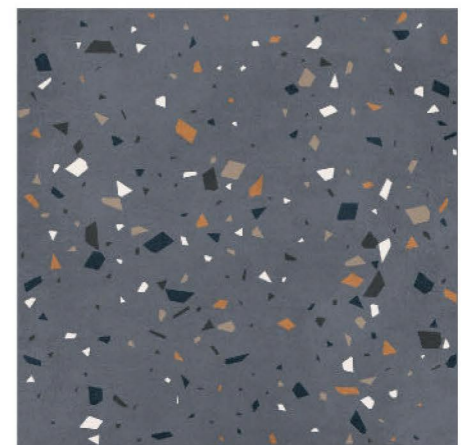

GREFFYTO

— SURFACE LLP —

85038

Size
600 x 600 mm

Finish
Carving

Thickness
8.5 mm

Random
1