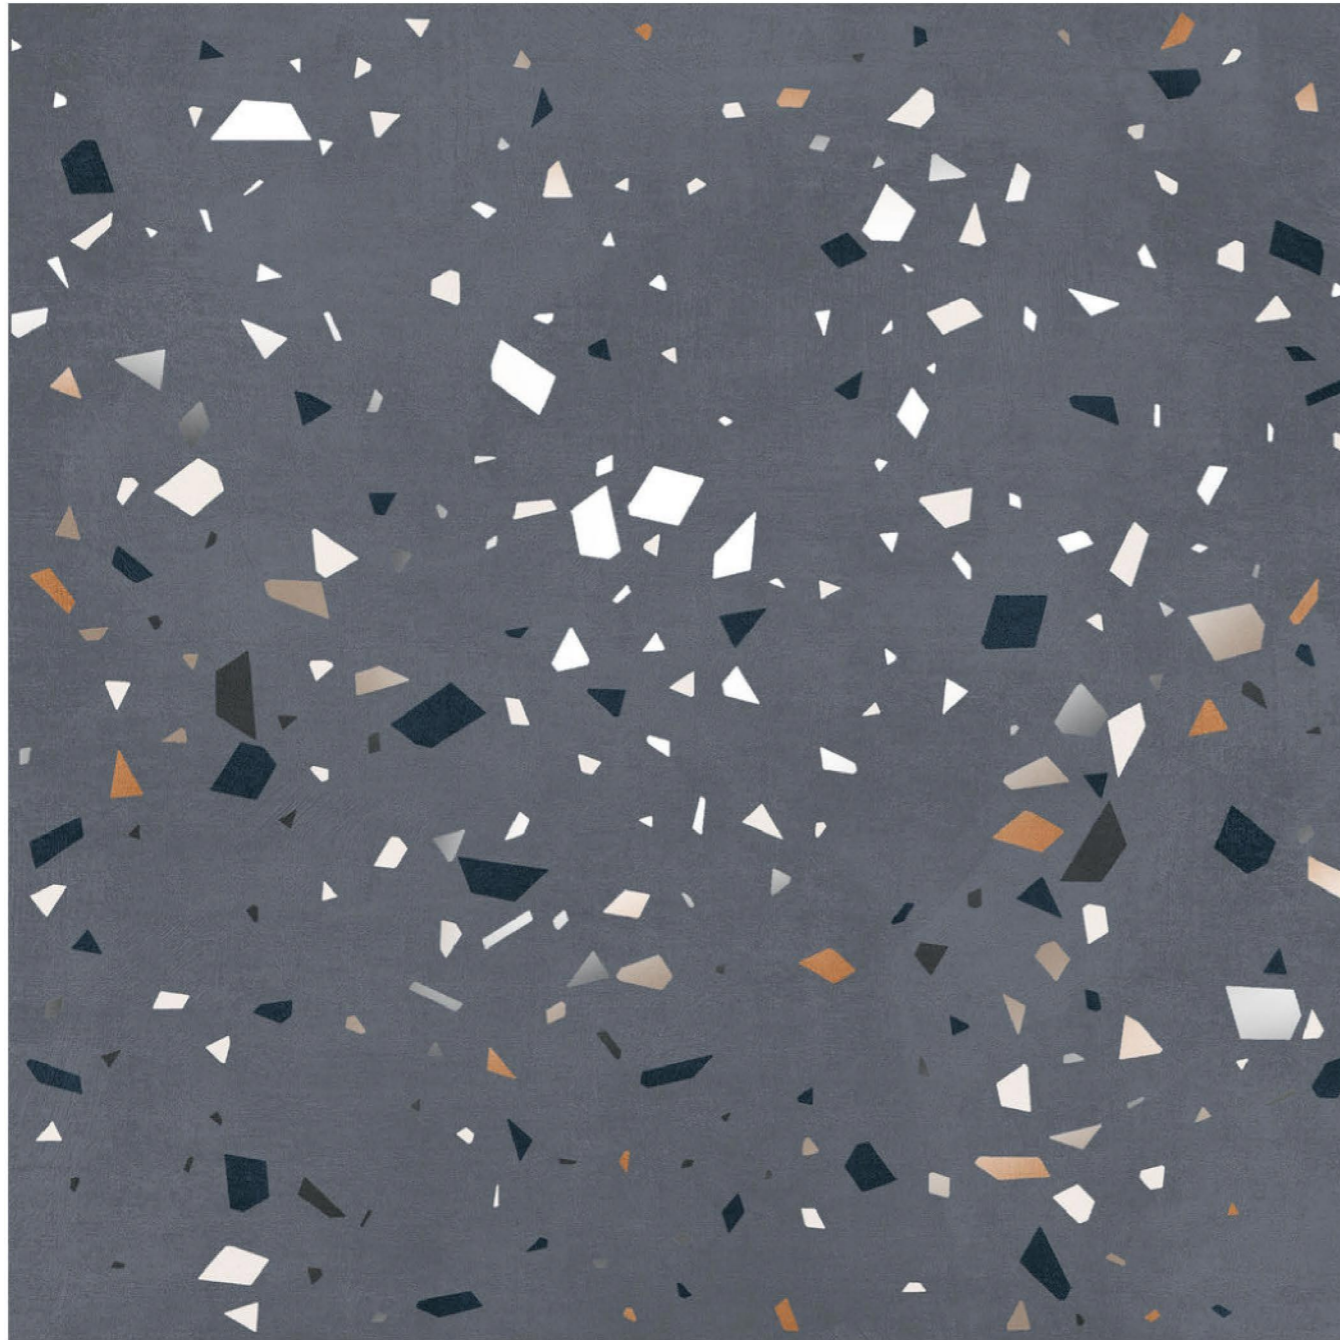

GREFFYTO

— SURFACE LLP —

85038

Size
600 x 600 mm

Finish
Carving

Thickness
8.5 mm

Random
1