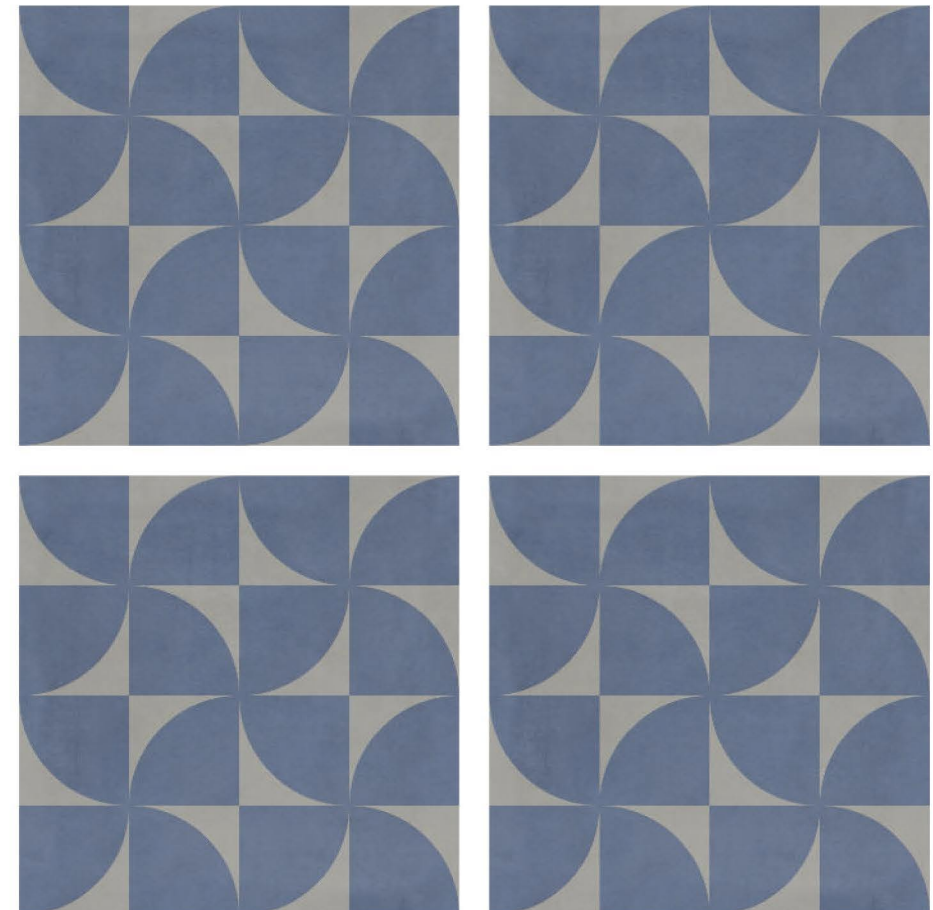

85022

Size
600 x 600 mm

Finish
Carving

Thickness
8.5 mm

Random
1