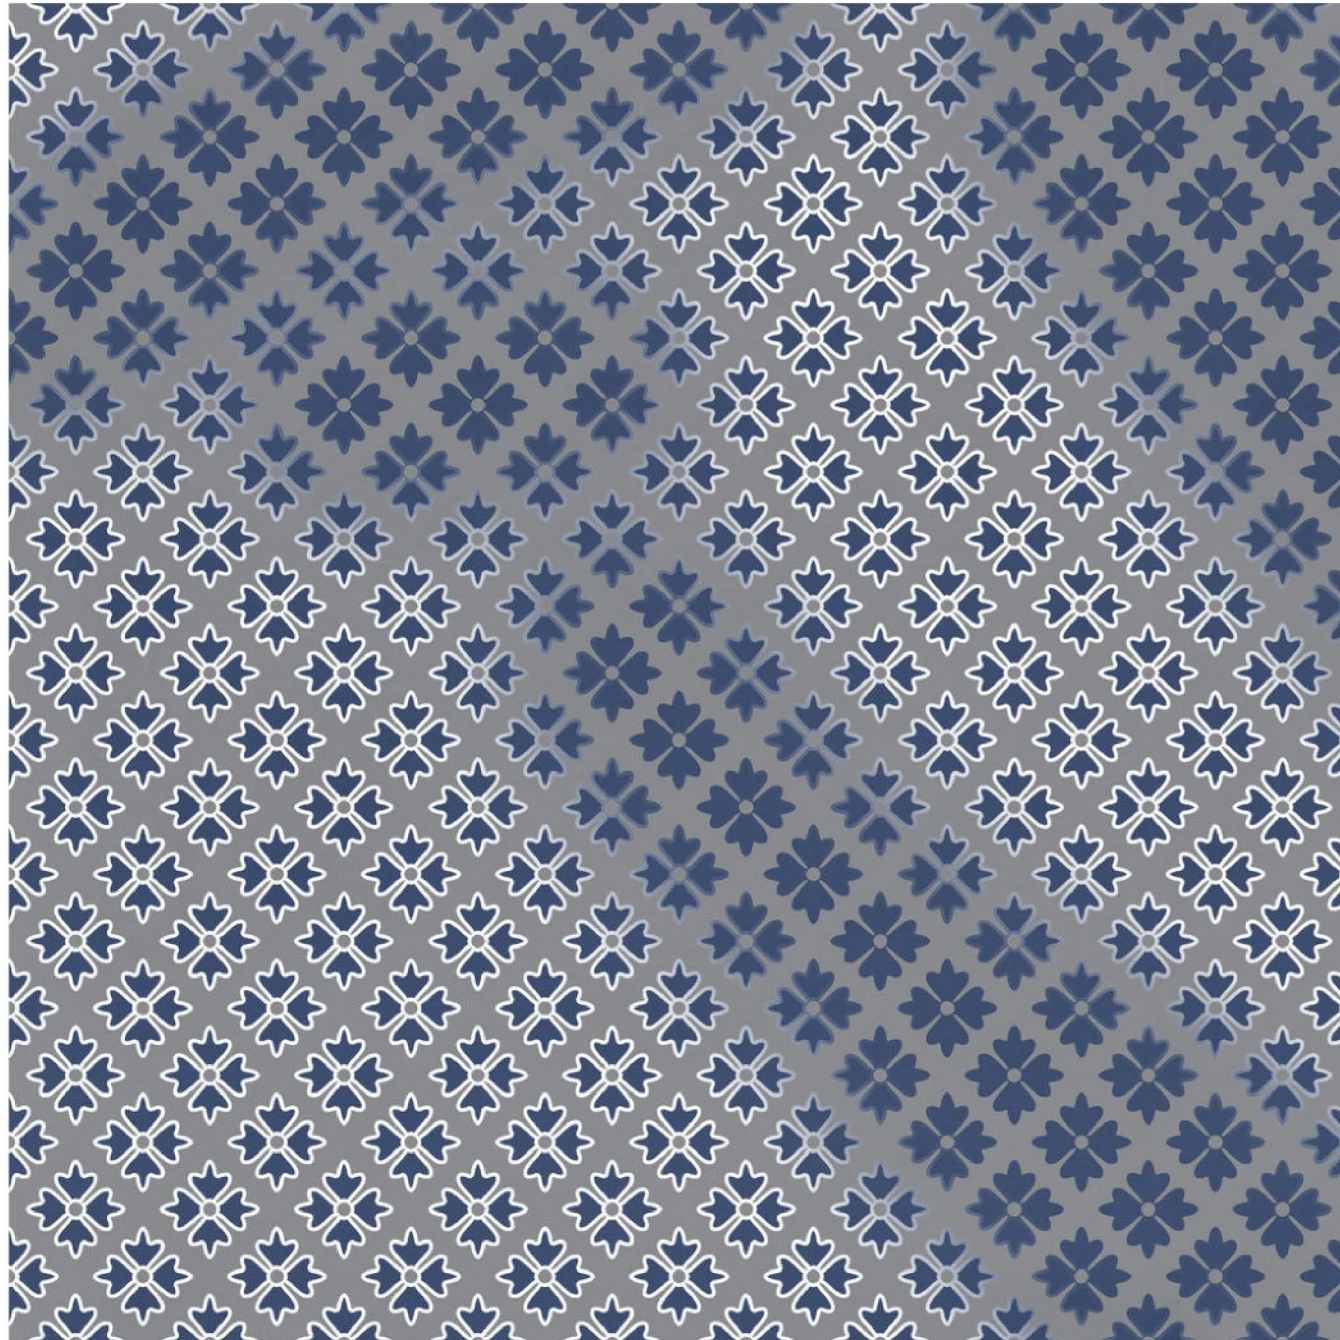

GREFFYTO

— SURFACE LLP —

85034

Size
600 x 600 mm

Finish
Carving

Thickness
8.5 mm

Random
4