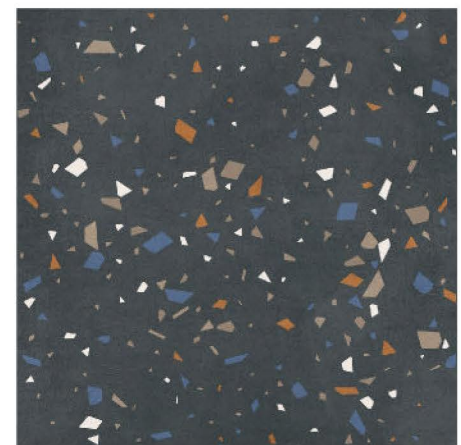

Decor

www.greffytosurface.com