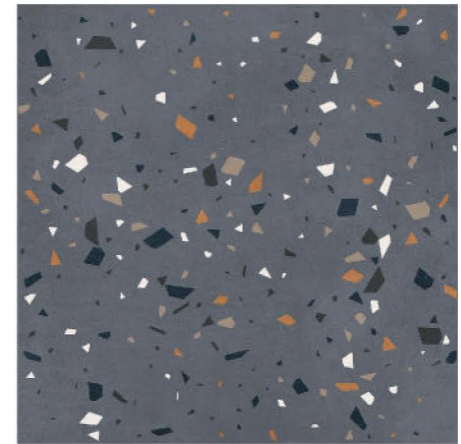

GREFFYTO

— SURFACE LLP —

85038

Size
600 x 600 mm

Finish
Carving

Thickness
8.5 mm

Random
1