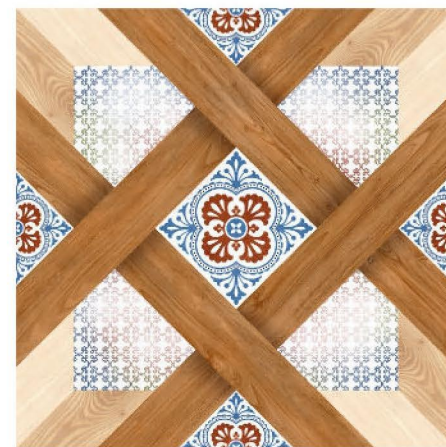

85003

Size
600 x 600 mm

Finish
Carving

Thickness
8.5 mm

Random
1