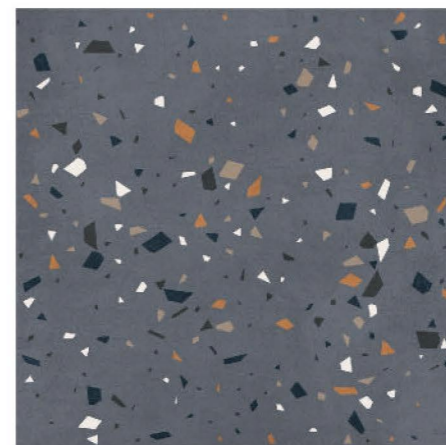

GREFFYTO

— SURFACE LLP —

85038

Size
600 x 600 mm

Finish
Carving

Thickness
8.5 mm

Random
1