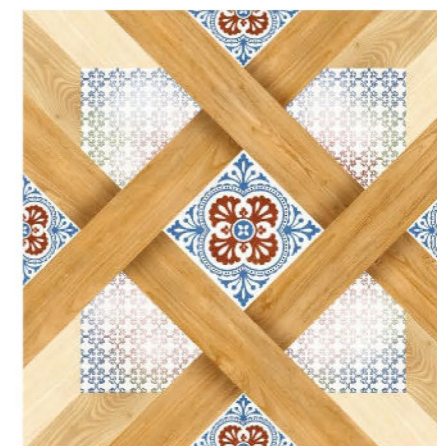

Decor

www.greffytosurface.com