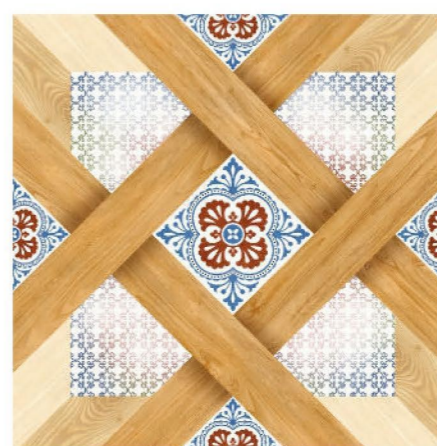

Decor

www.greffytosurface.com