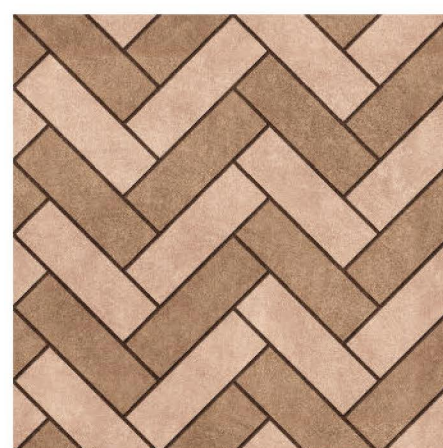

Decor

www.greffytosurface.com