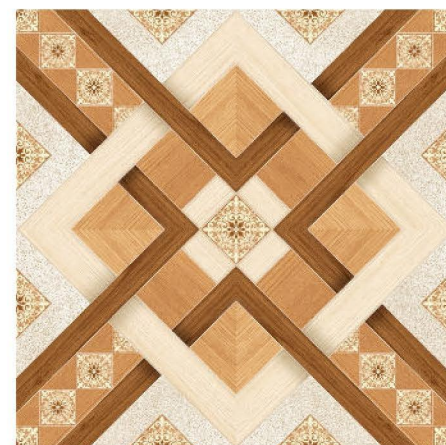

Decor

www.greffytosurface.com