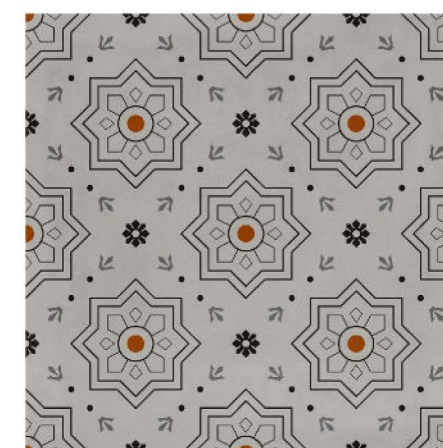

Decor

www.greffytosurface.com