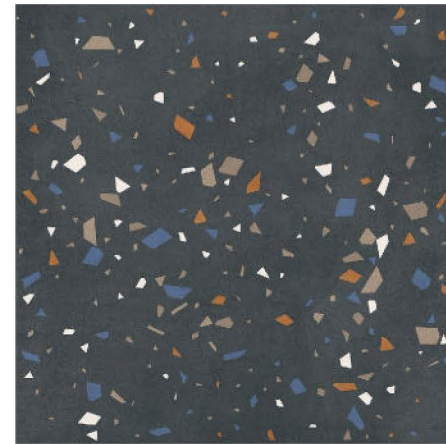

Decor

www.greffytosurface.com