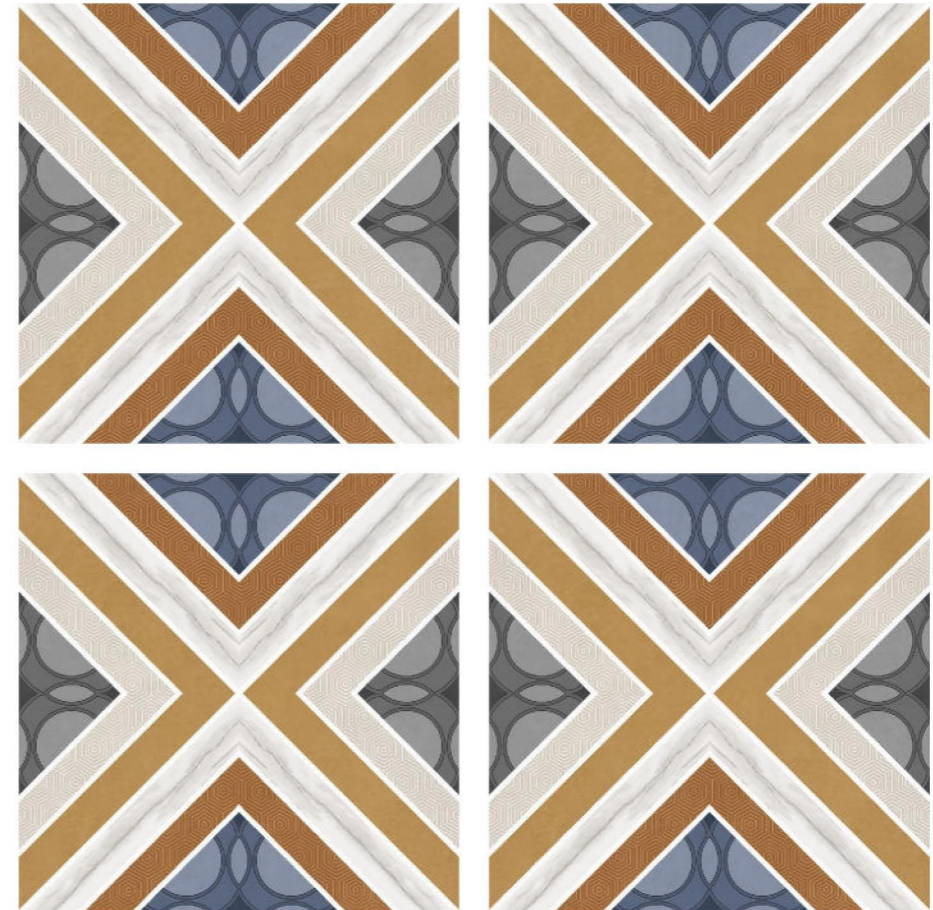

GREFFYTO

— SURFACE LLP —

85008

Size
600 x 600 mm

Finish
Carving

Thickness
8.5 mm

Random
1

Decor