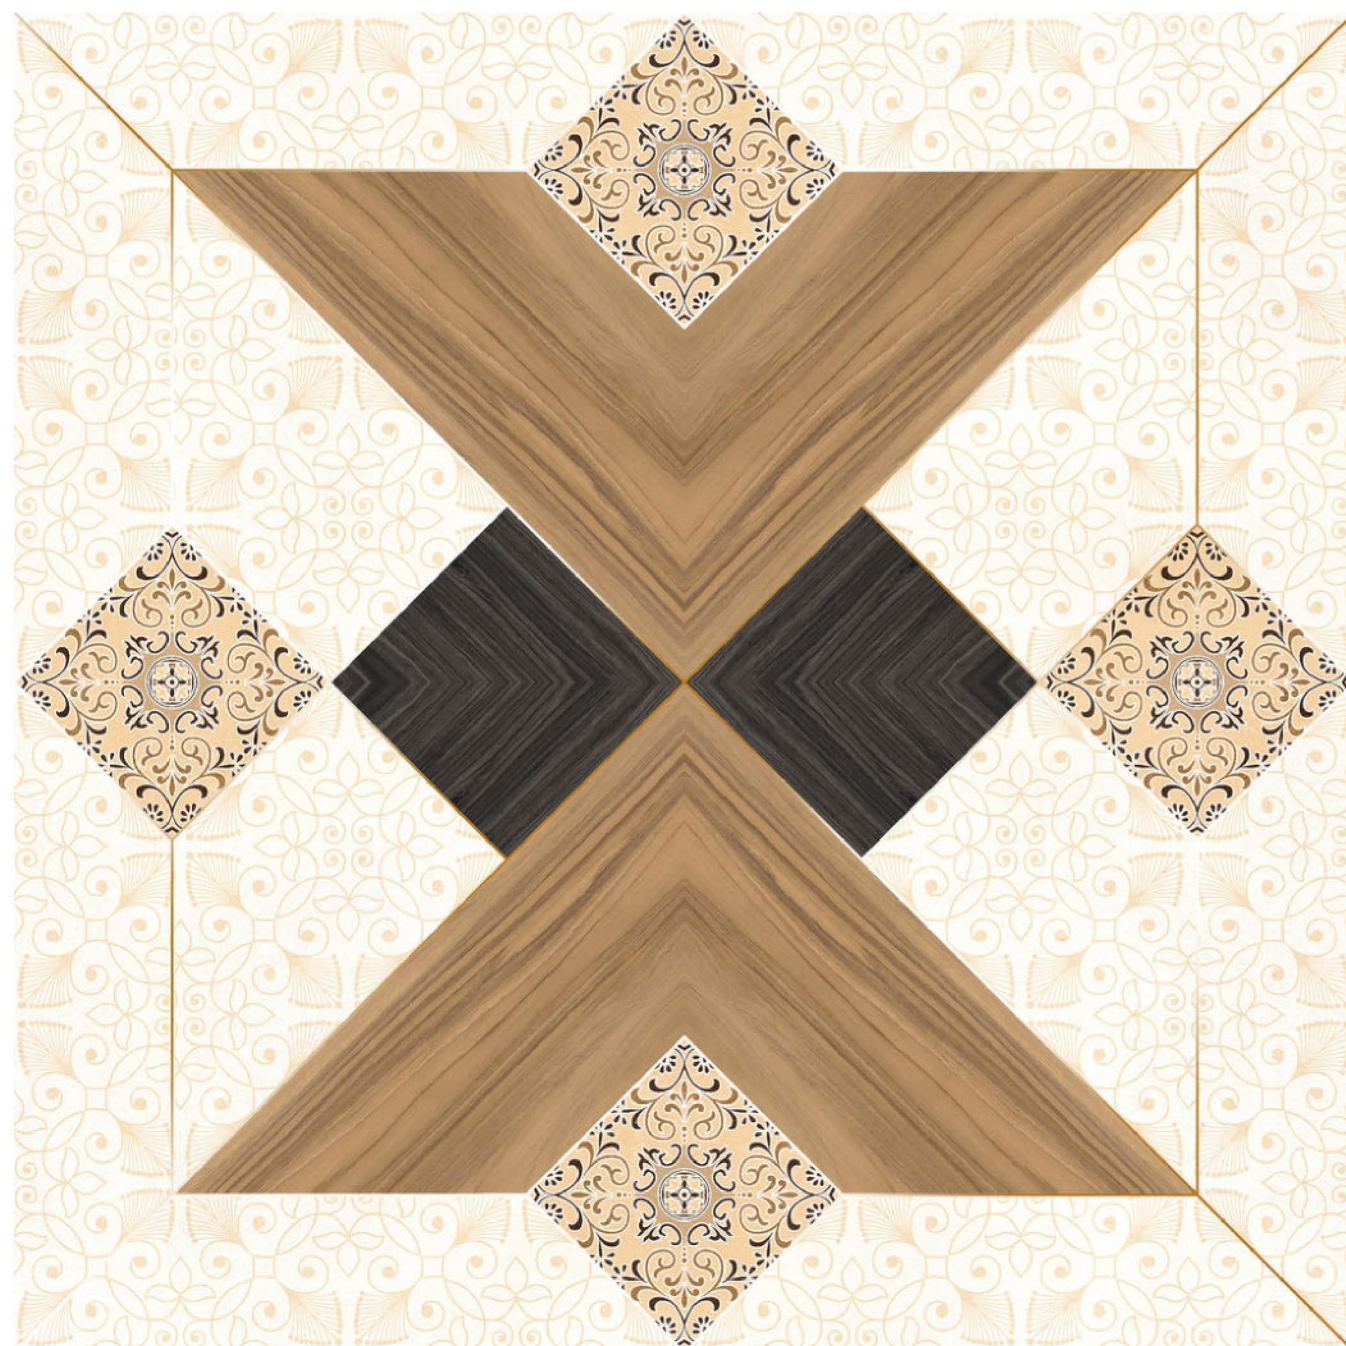

GREFFYTO

— SURFACE LLP —

85009

Size
600 x 600 mm

Finish
Carving

Thickness
8.5 mm

Random
1