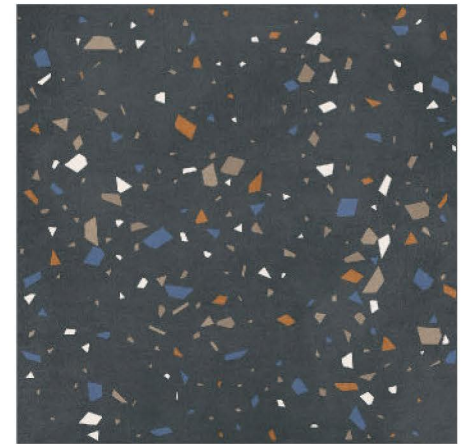

Decor

www.greffytosurface.com