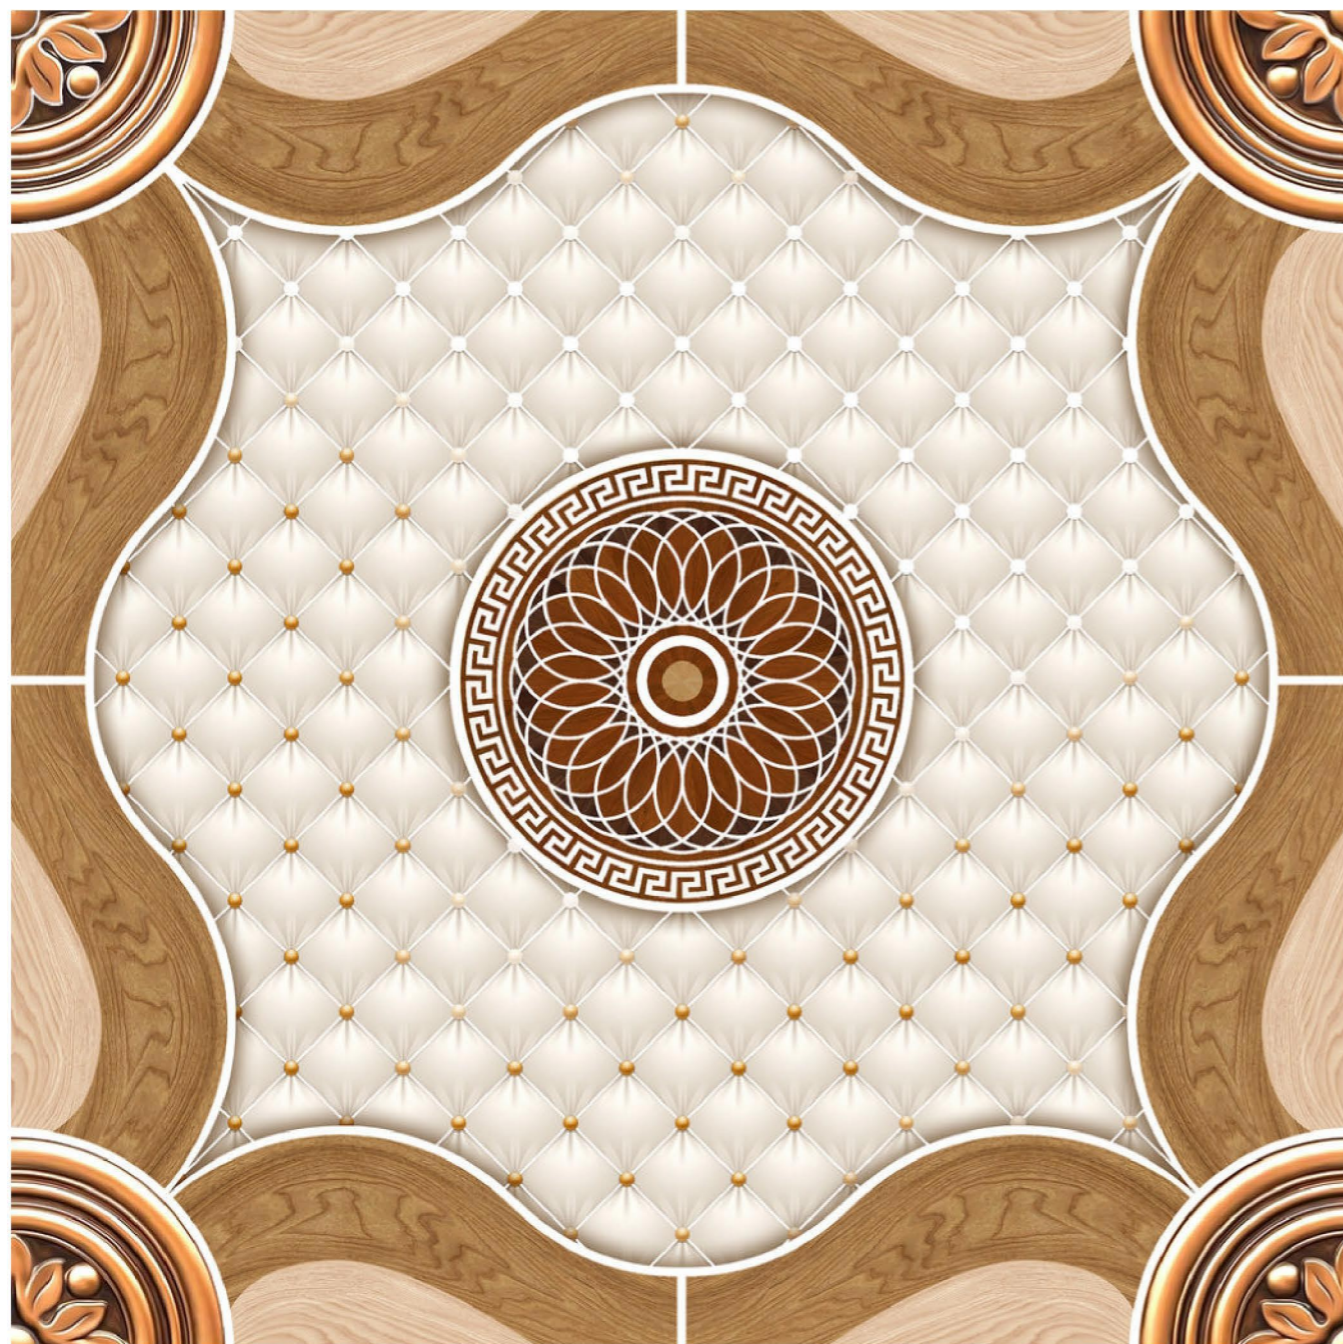

85016

Size
600 x 600 mm

Finish
Carving

Thickness
8.5 mm

Random
1

Decor

www.greffytosurface.com

GREFFYTO