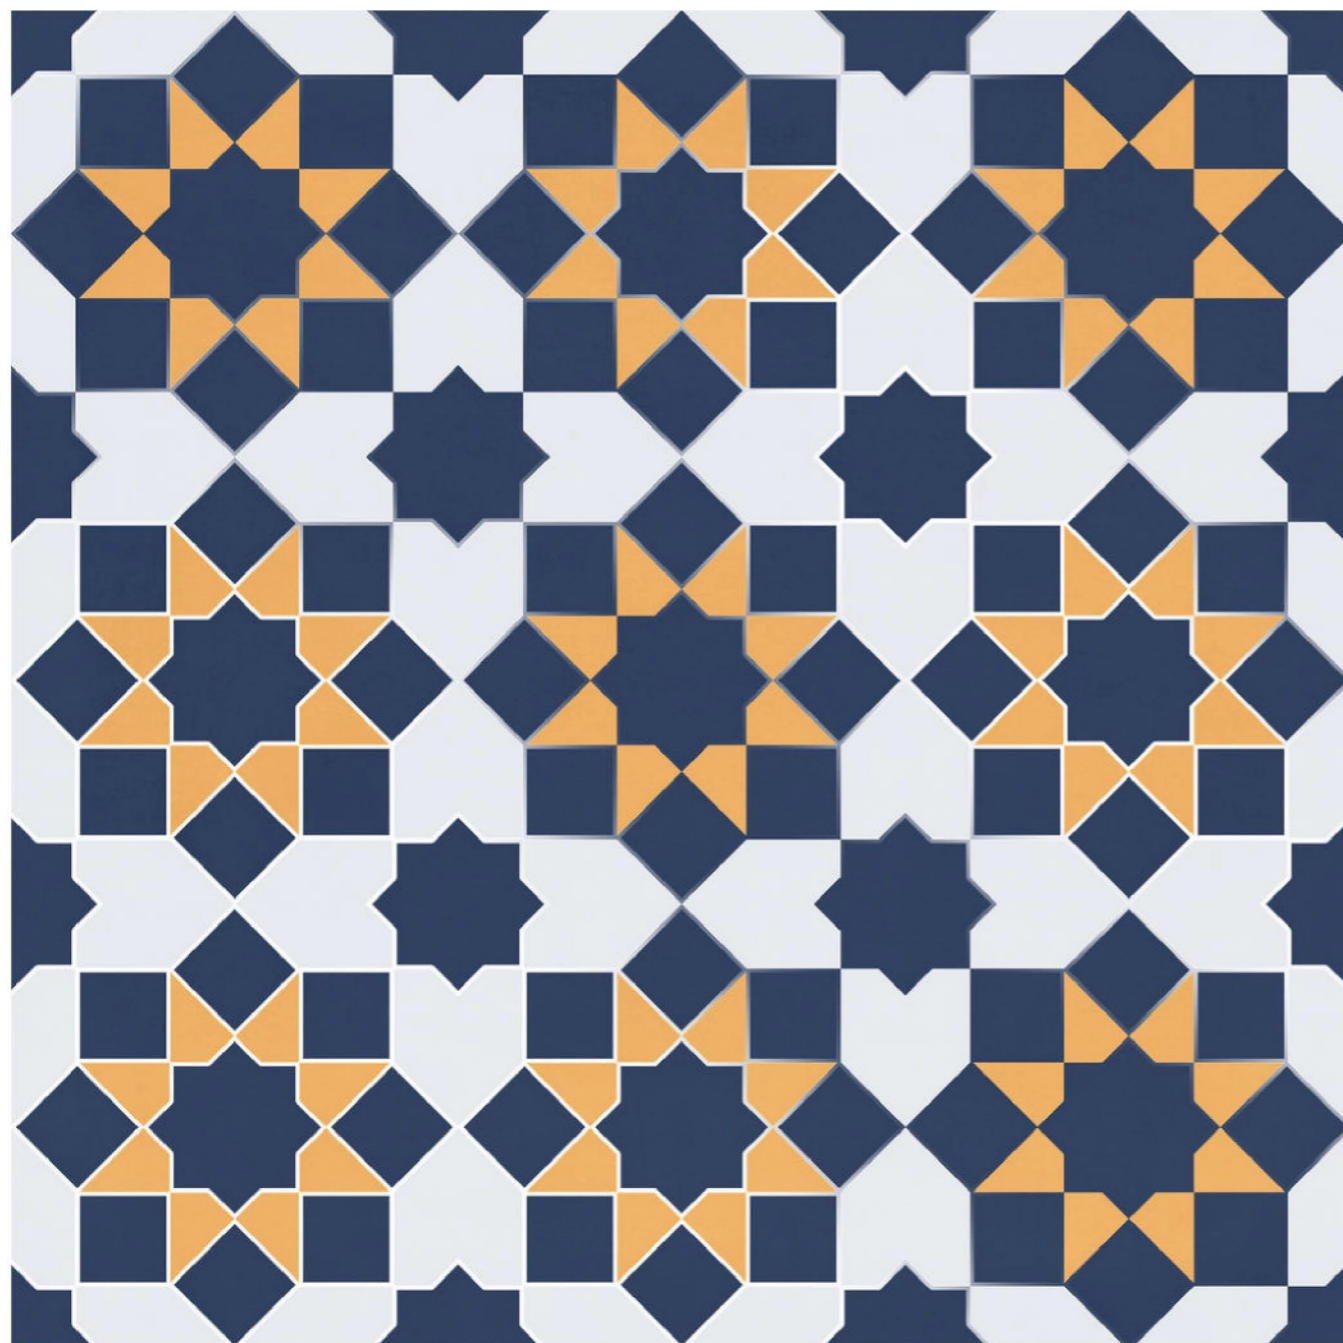

GREFFYTO

— SURFACE LLP —

85023

Size
600 x 600 mm

Finish
Carving

Thickness
8.5 mm

Random
1