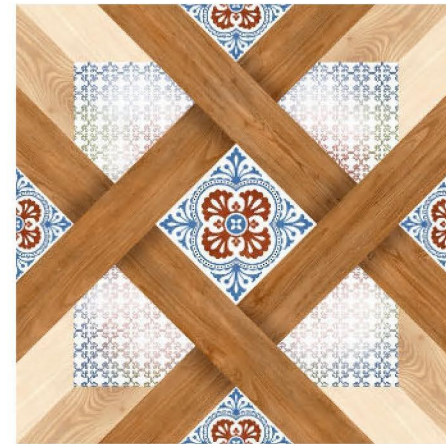

85003

Size
600 x 600 mm

Finish
Carving

Thickness
8.5 mm

Random
1