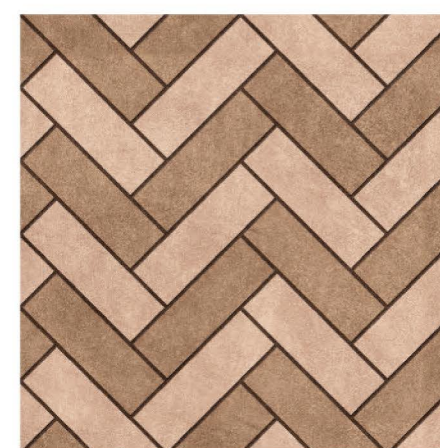

Decor

www.greffytosurface.com