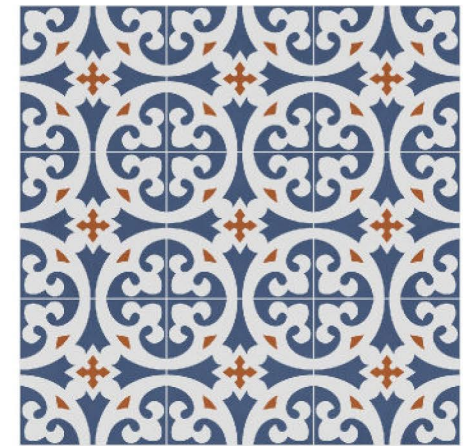

GREFFYTO

— SURFACE LLP —

85026

Size
600 x 600 mm

Finish
Carving

Thickness
8.5 mm

Random
1

Decor