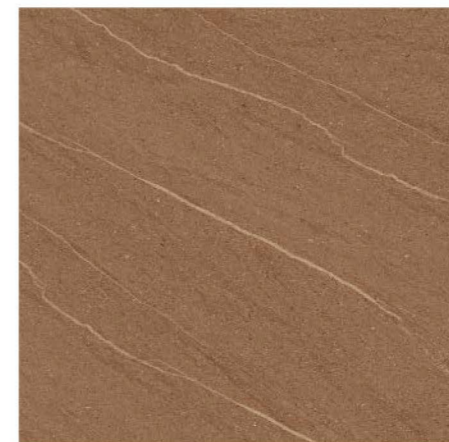

Marble

www.greffyotosurface.com