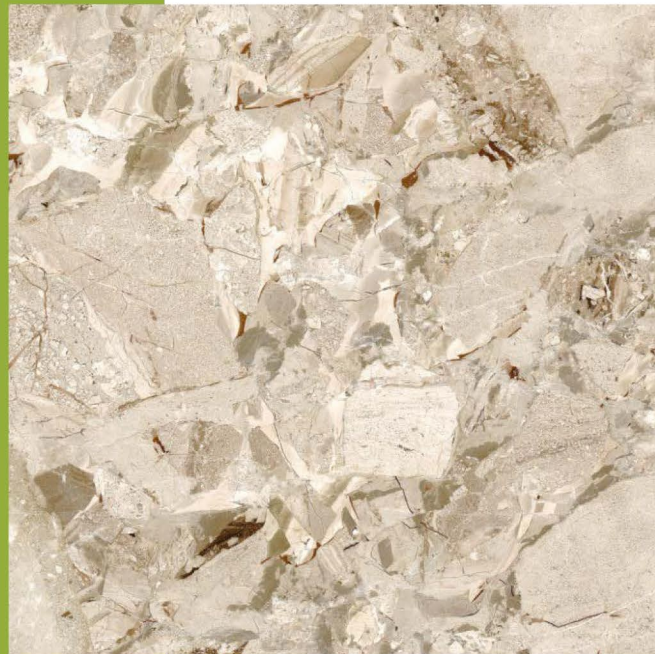

WARRBLE

C O L L E C T I O N

600X600MM

600X600MM

The 600x600mm size offers a contemporary look that suits a variety of design styles. Whether you're aiming for a minimalist, industrial, or classic look, these tiles provide a seamless and stylish finish that enhances any space.