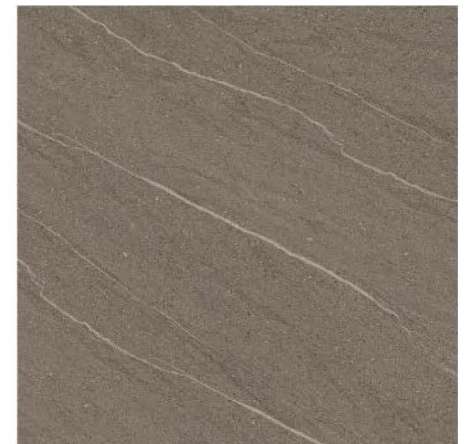

Marble

www.greffytosurface.com