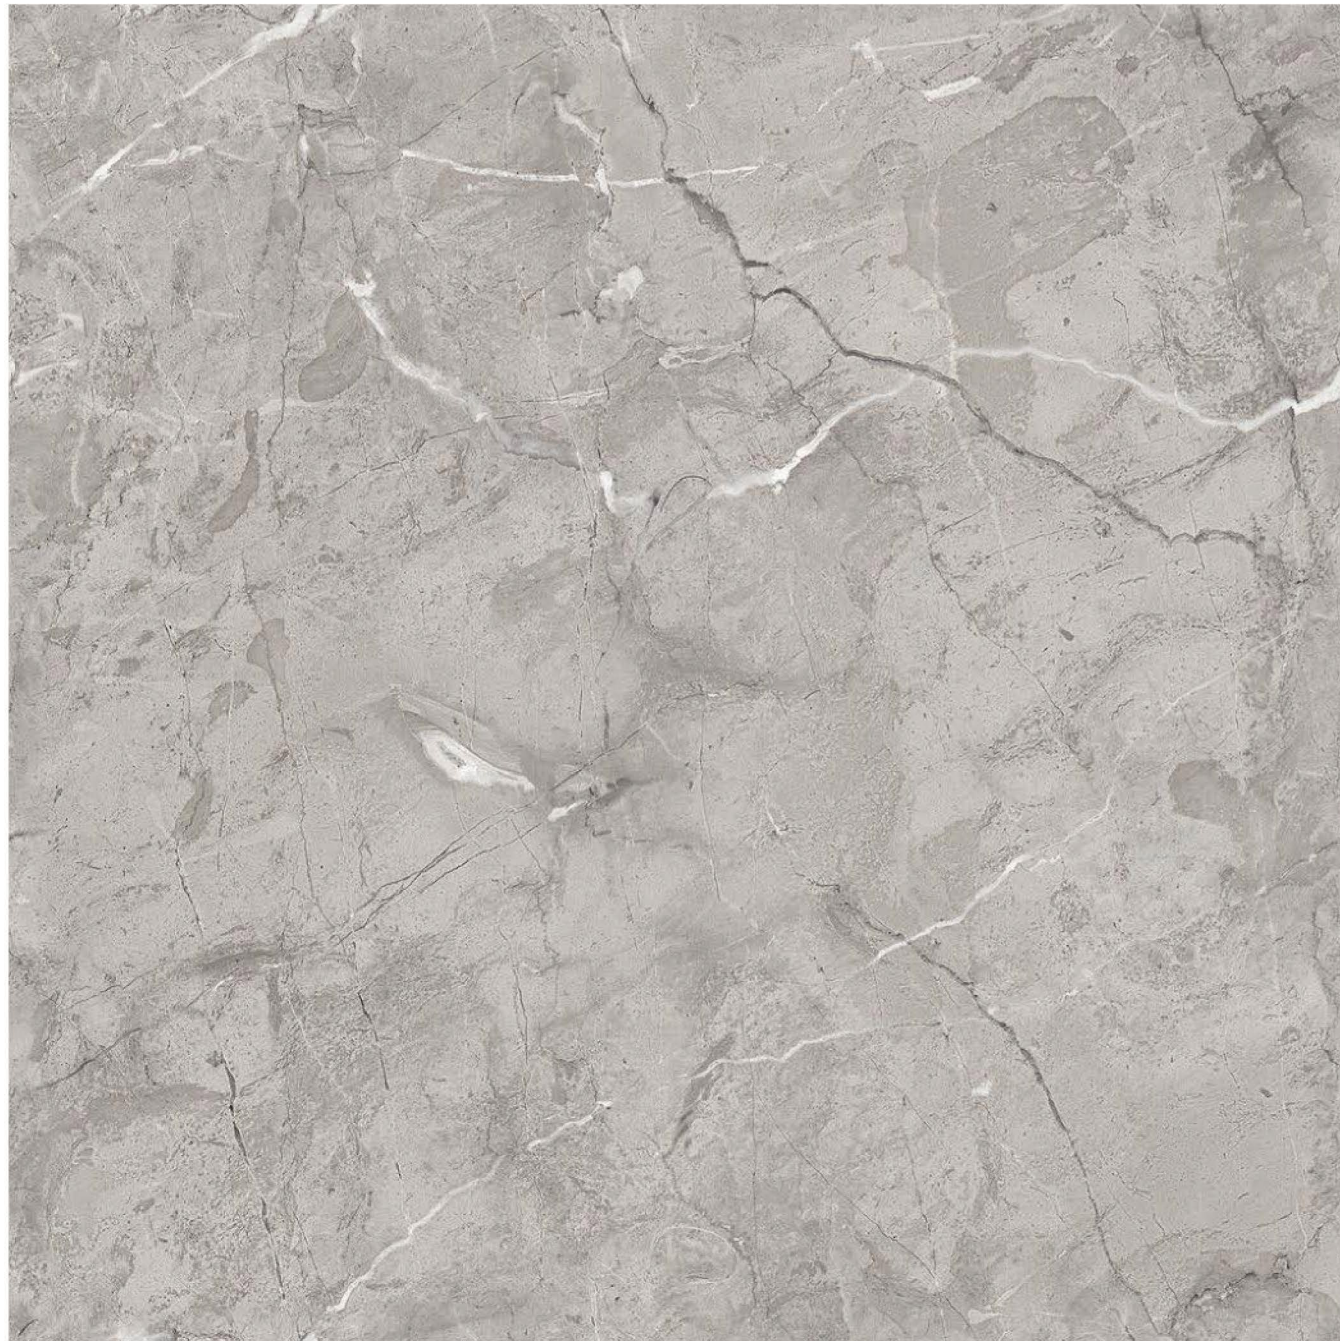

GREFFYTO

— SURFACE LLP —

35014

Size	Finish	Thickness	Random
<u>600 x 600 mm</u>	<u>Matt</u>	<u>8.5 mm</u>	<u>1</u>