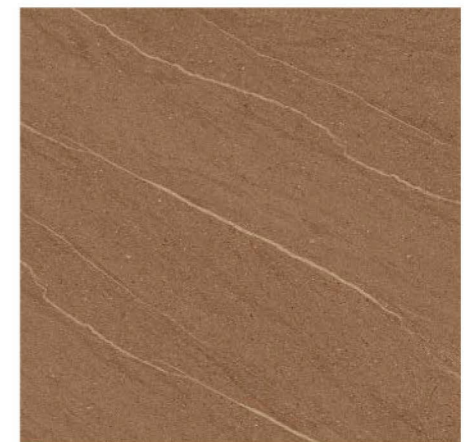

Marble

www.greffyotosurface.com