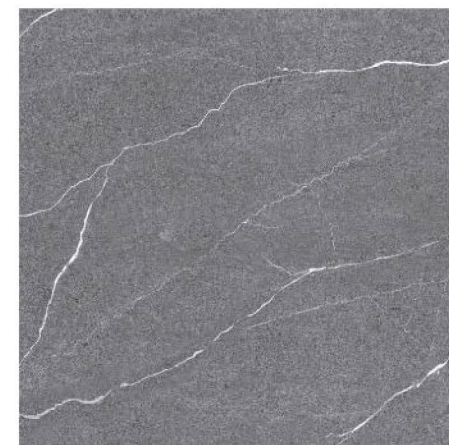

Marble

www.greffyotosurface.com