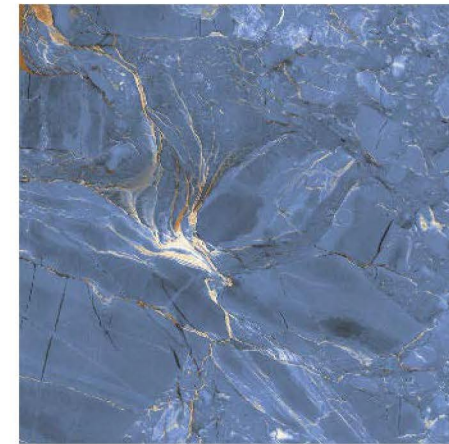

Marble

www.greffyotosurface.com