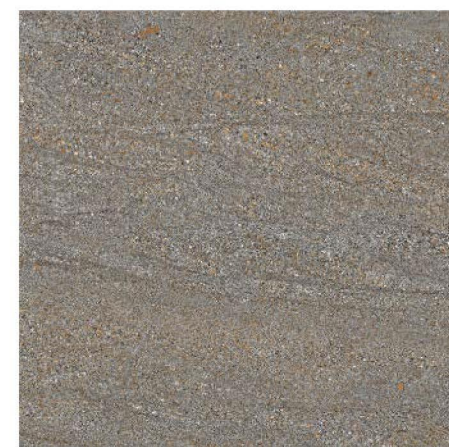

Marble

www.greffyotosurface.com