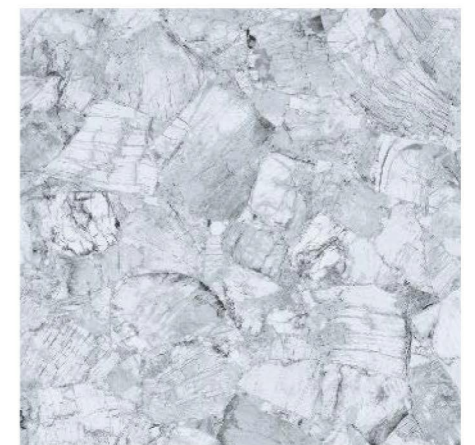

www.greffytosurface.com