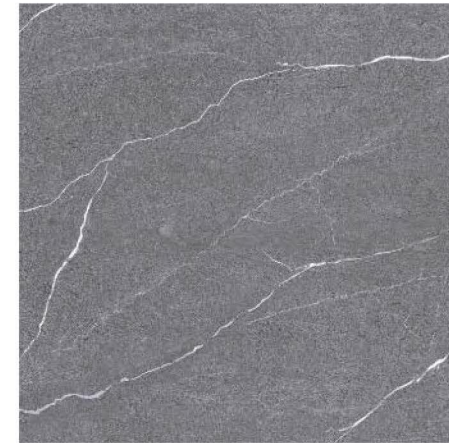

Marble

www.greffyotosurface.com