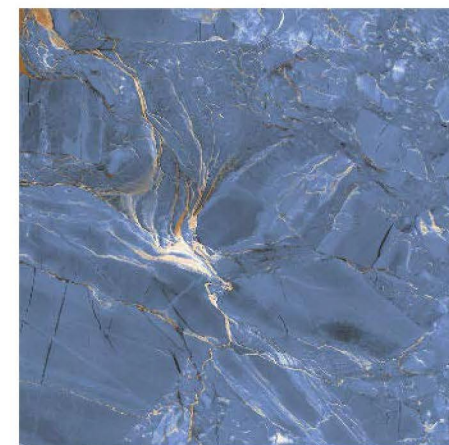

Marble

www.greffyotosurface.com