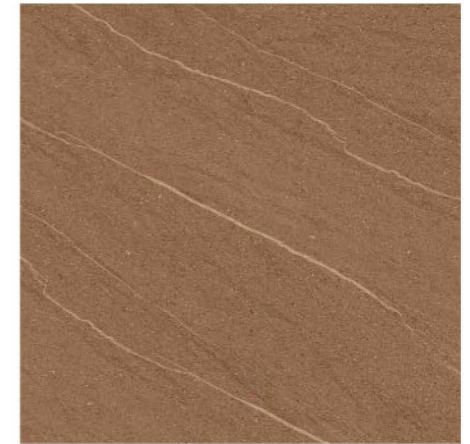

Marble

www.greffyotosurface.com