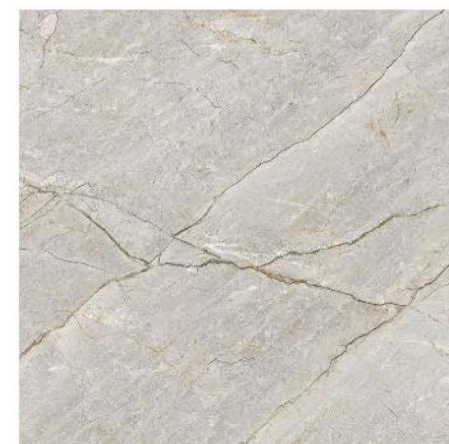

Marble

www.greffytosurface.com