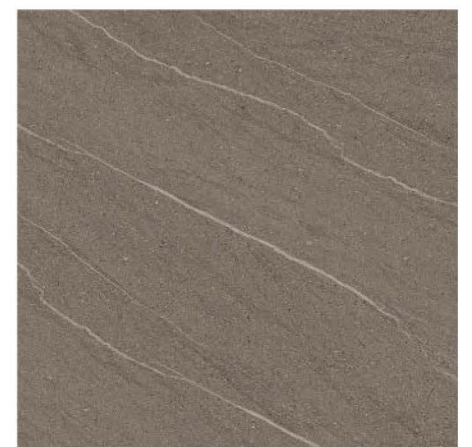

Marble

www.greffytosurface.com