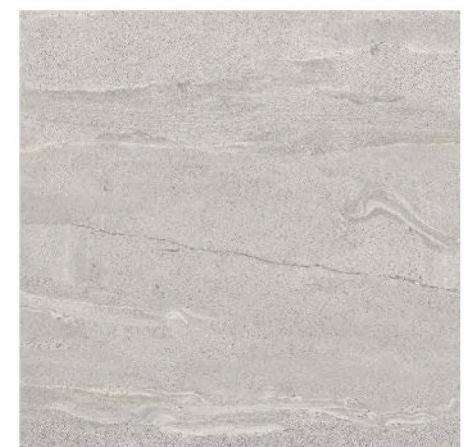

Marble

www.greffytosurface.com