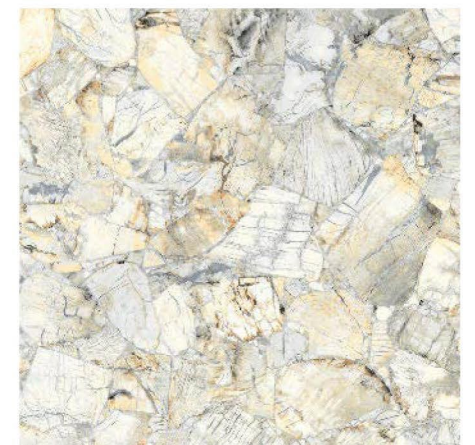

www.greffyotosurface.com