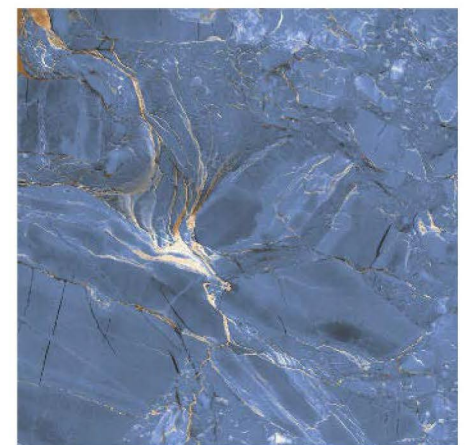

Marble

www.greffyotosurface.com