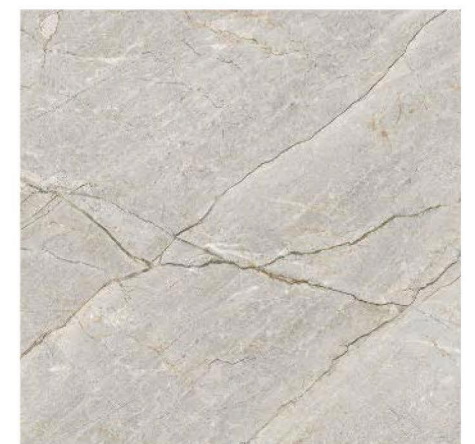

Marble

www.greffytosurface.com