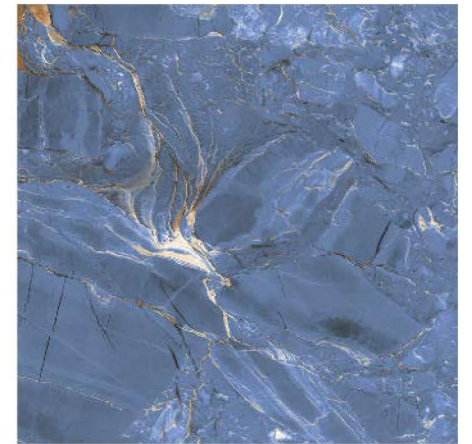

Marble

www.greffyotosurface.com