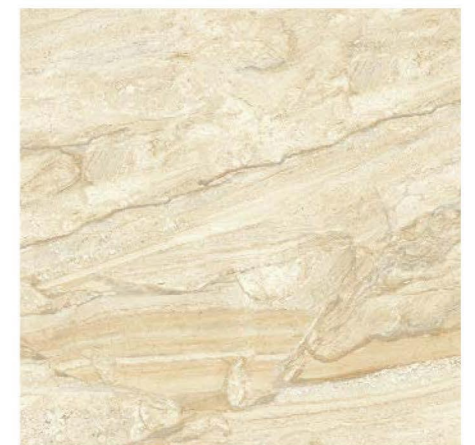

Marble

www.greffyotosurface.com