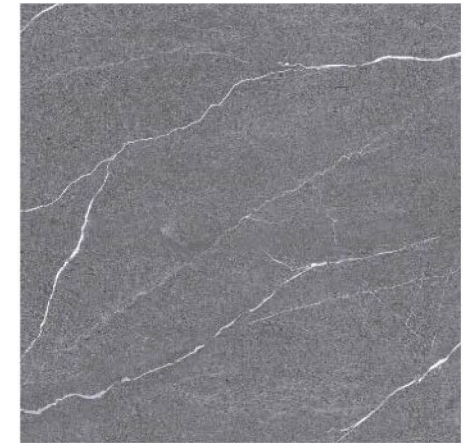

Marble

www.greffyotosurface.com