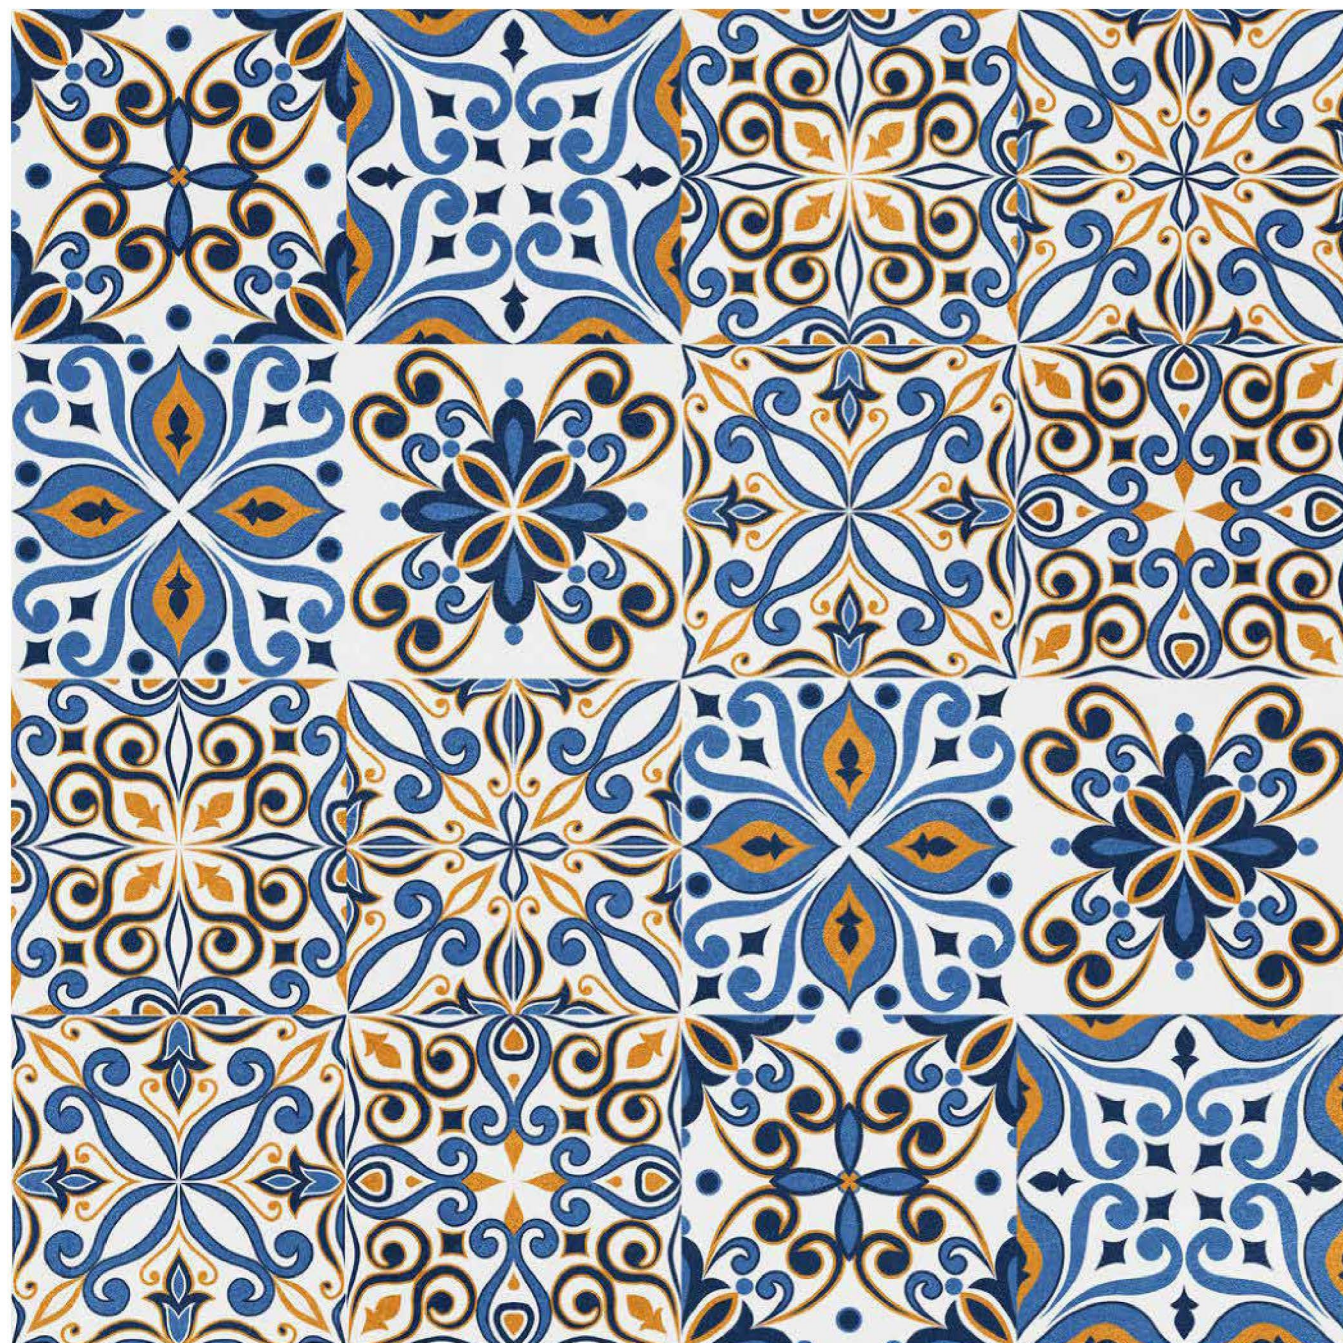

GREFFYTO

— SURFACE LLP —

6023

Size	Finish	Thickness	Random
<u>600 x 600 mm</u>	<u>Matt</u>	<u>8.5 mm</u>	<u>1</u>