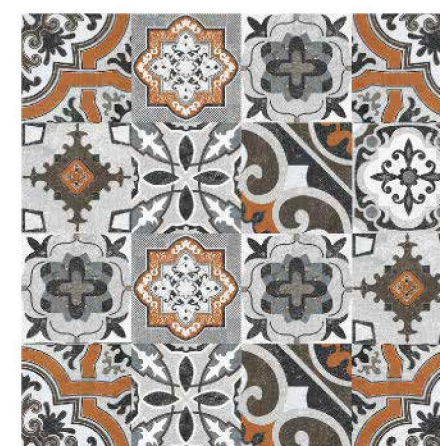

Moroccan

www.greffytosurface.com