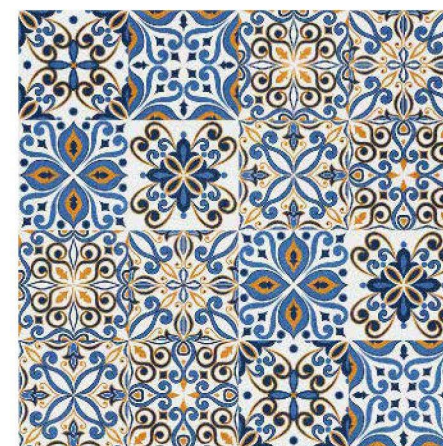

Moroccan

www.greffytosurface.com