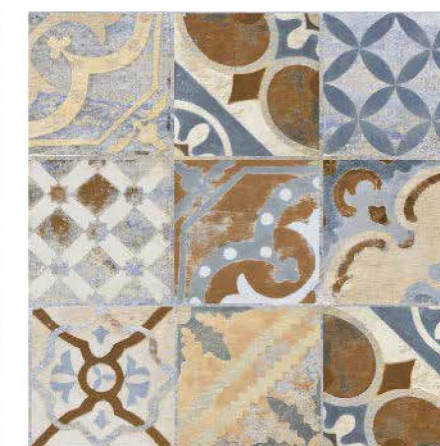

Moroccan

www.greffytosurface.com