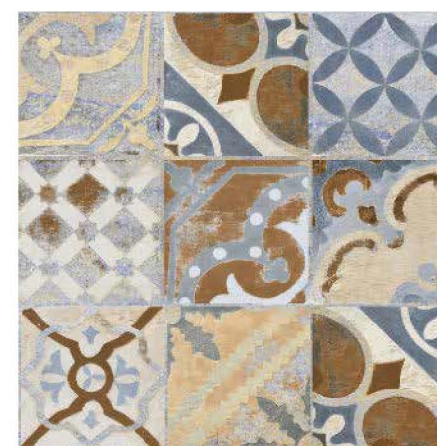

Moroccan

www.greffytosurface.com