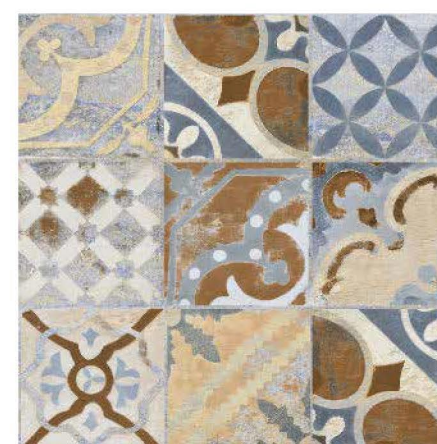

Moroccan

www.greffytosurface.com