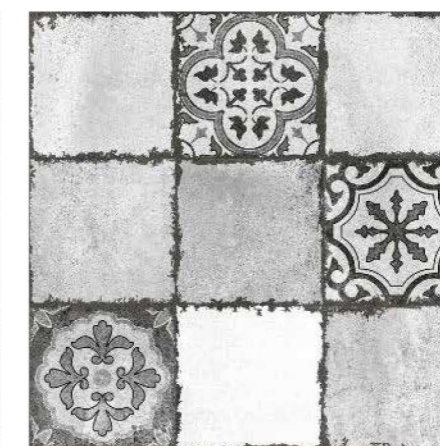

Moroccan

www.greffytosurface.com