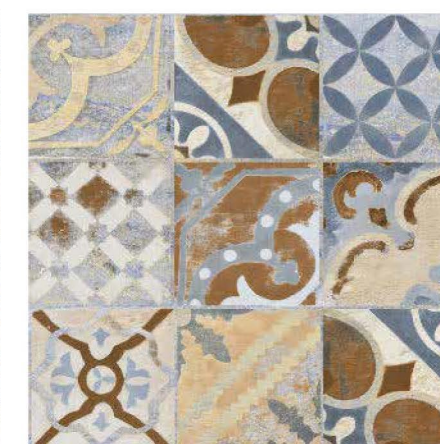

Moroccan

www.greffytosurface.com