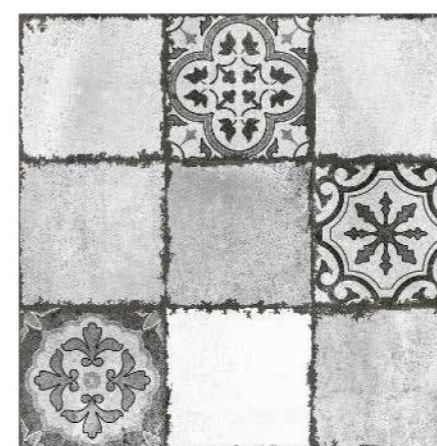

Moroccan

www.greffytosurface.com