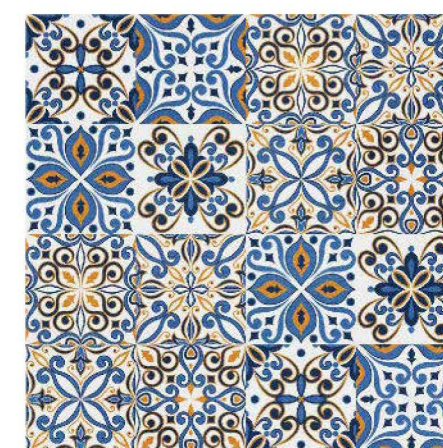

Moroccan

www.greffytosurface.com