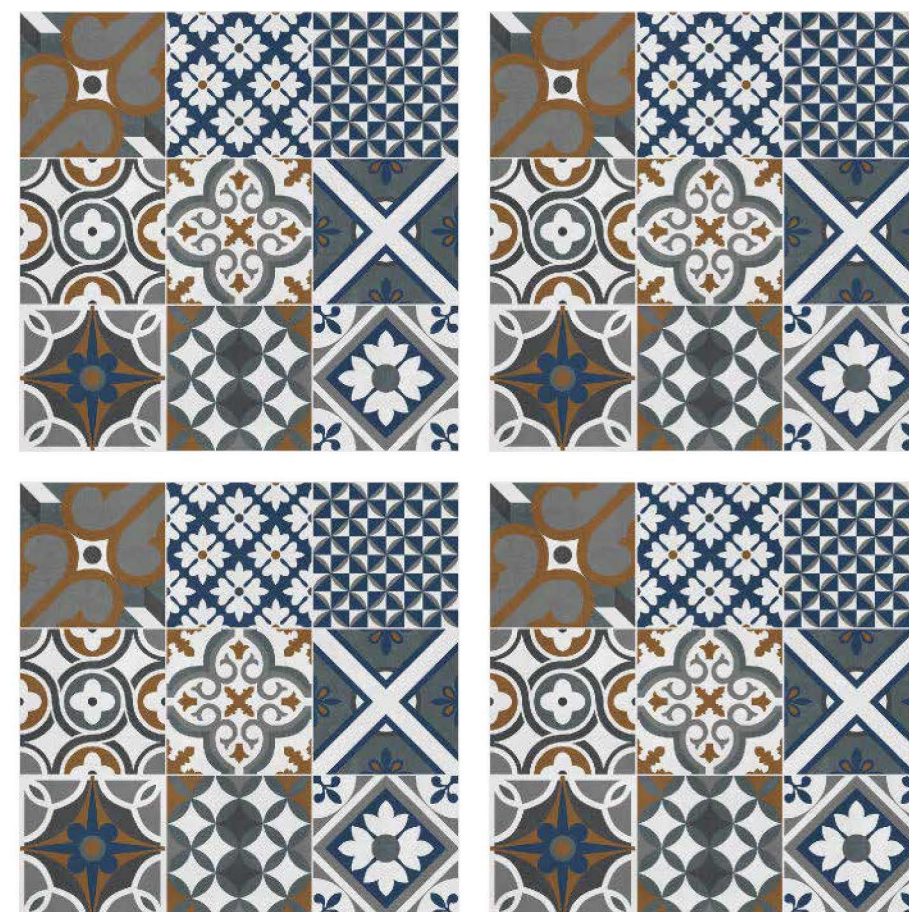

Moroccan

www.greffytosurface.com