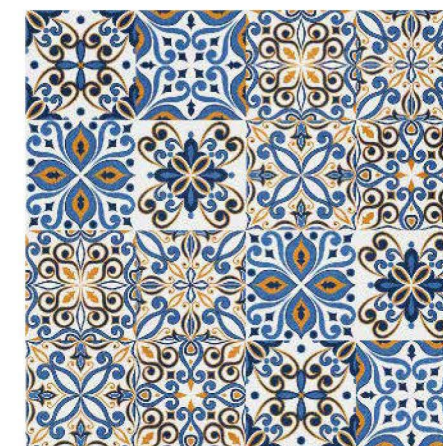

Moroccan

www.greffytosurface.com