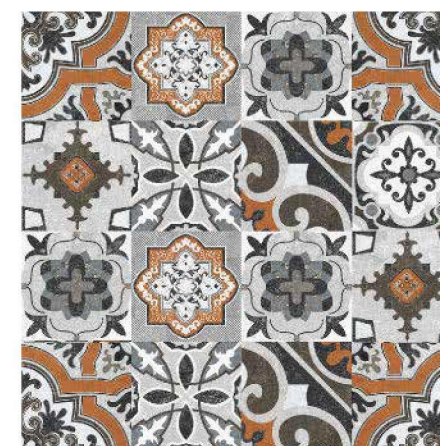

Moroccan

www.greffytosurface.com