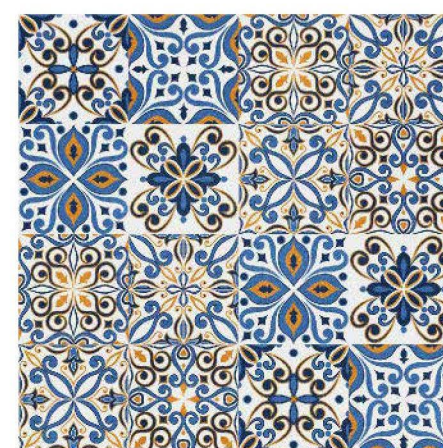

Moroccan

www.greffytosurface.com