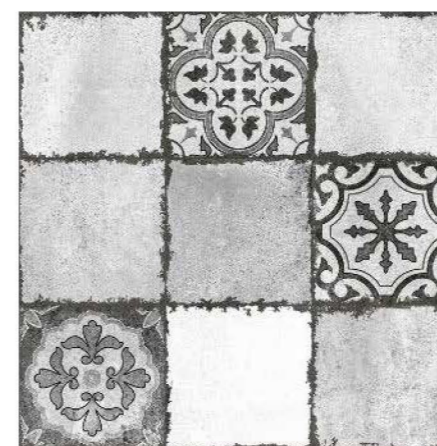

Moroccan

www.greffytosurface.com