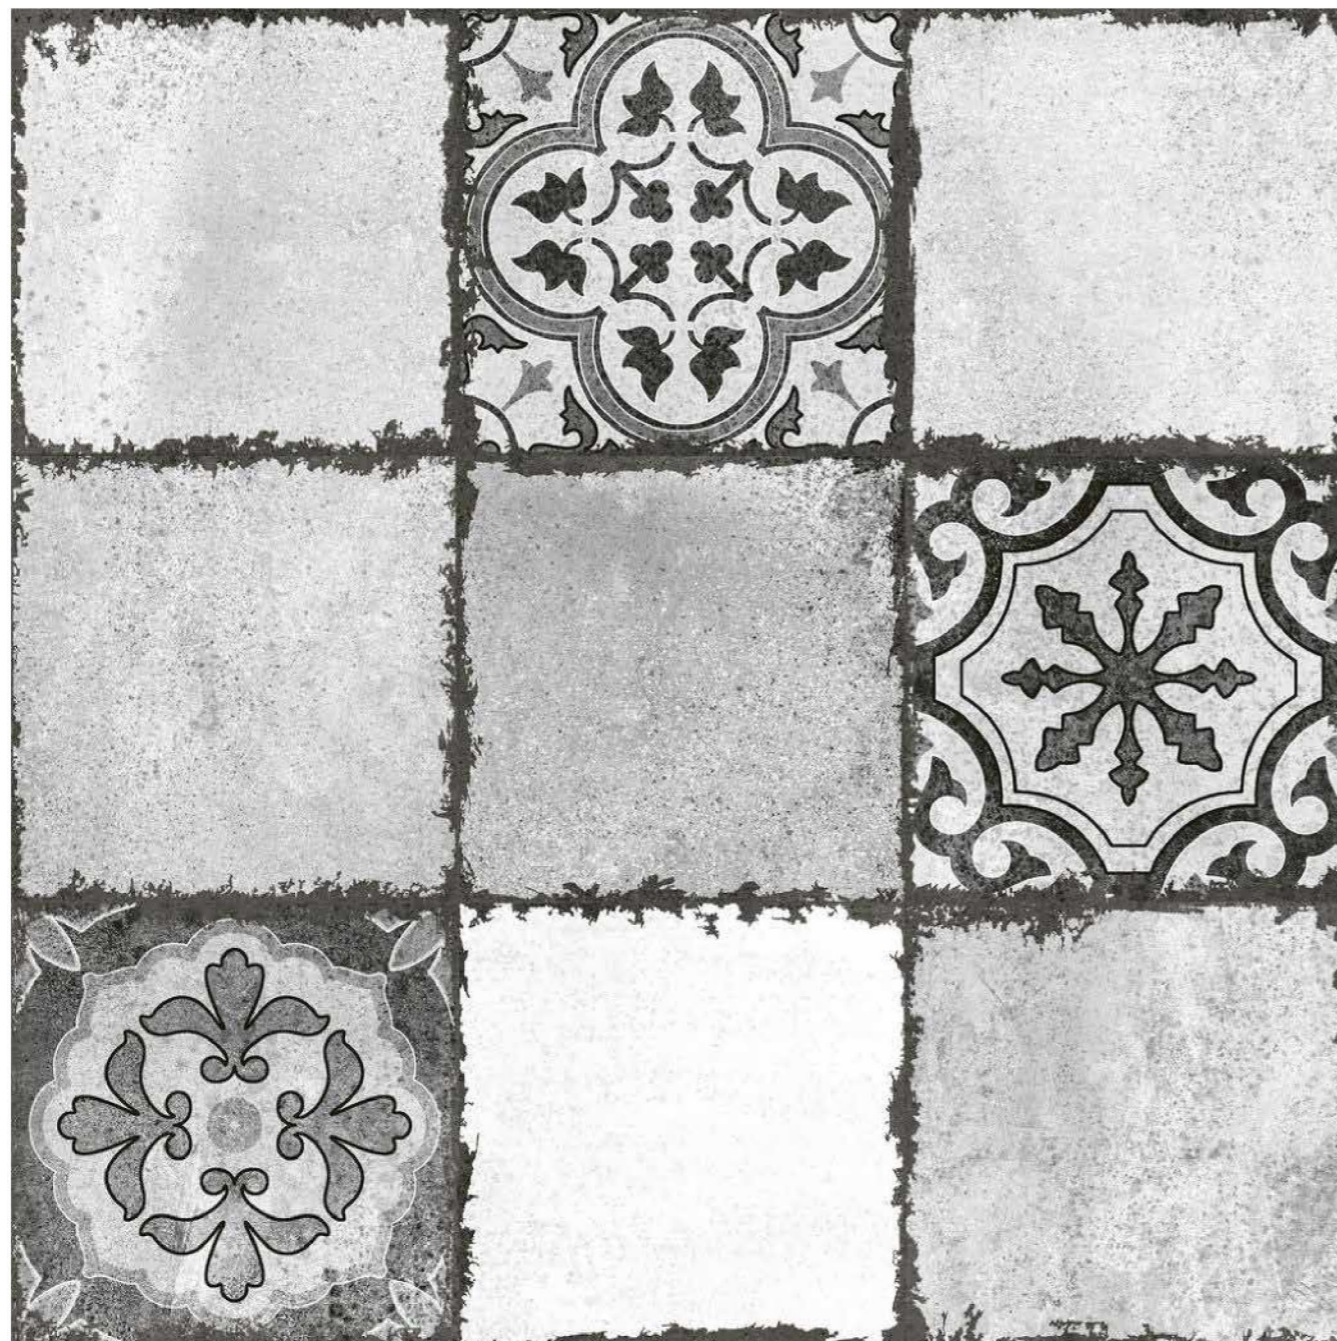

GREFFYTO

— SURFACE LLP —

6013

Size	Finish	Thickness	Random
<u>600 x 600 mm</u>	<u>Matt</u>	<u>8.5 mm</u>	<u>1</u>