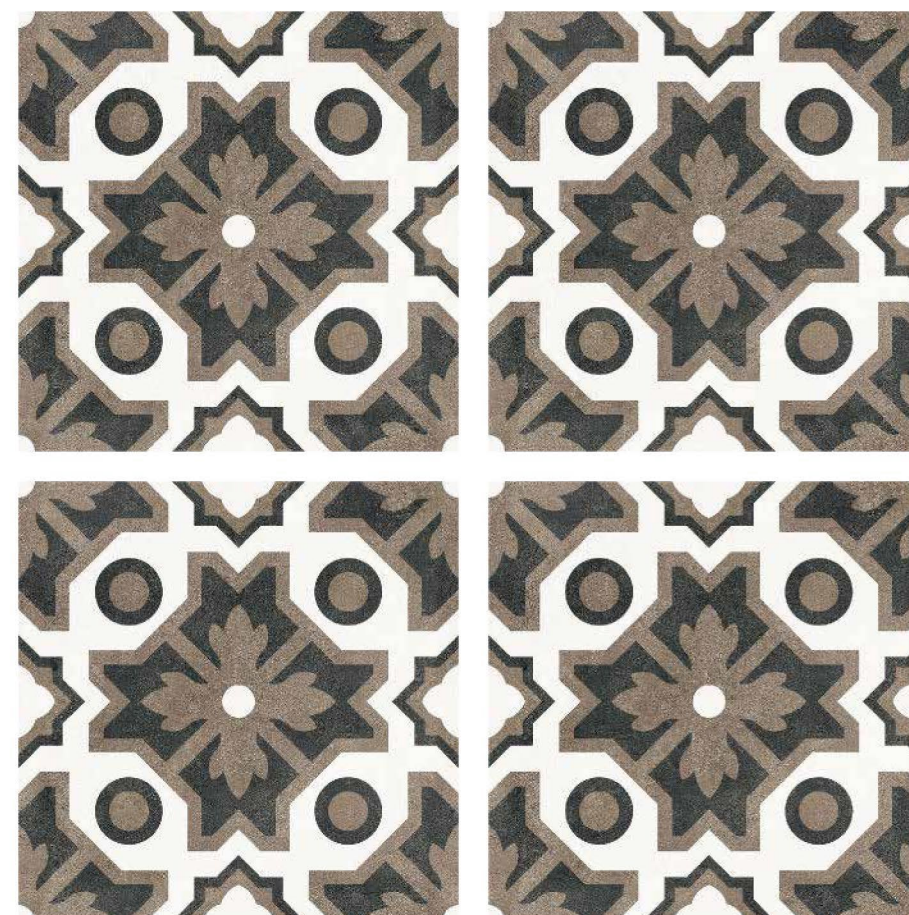

Moroccan

www.greffytosurface.com