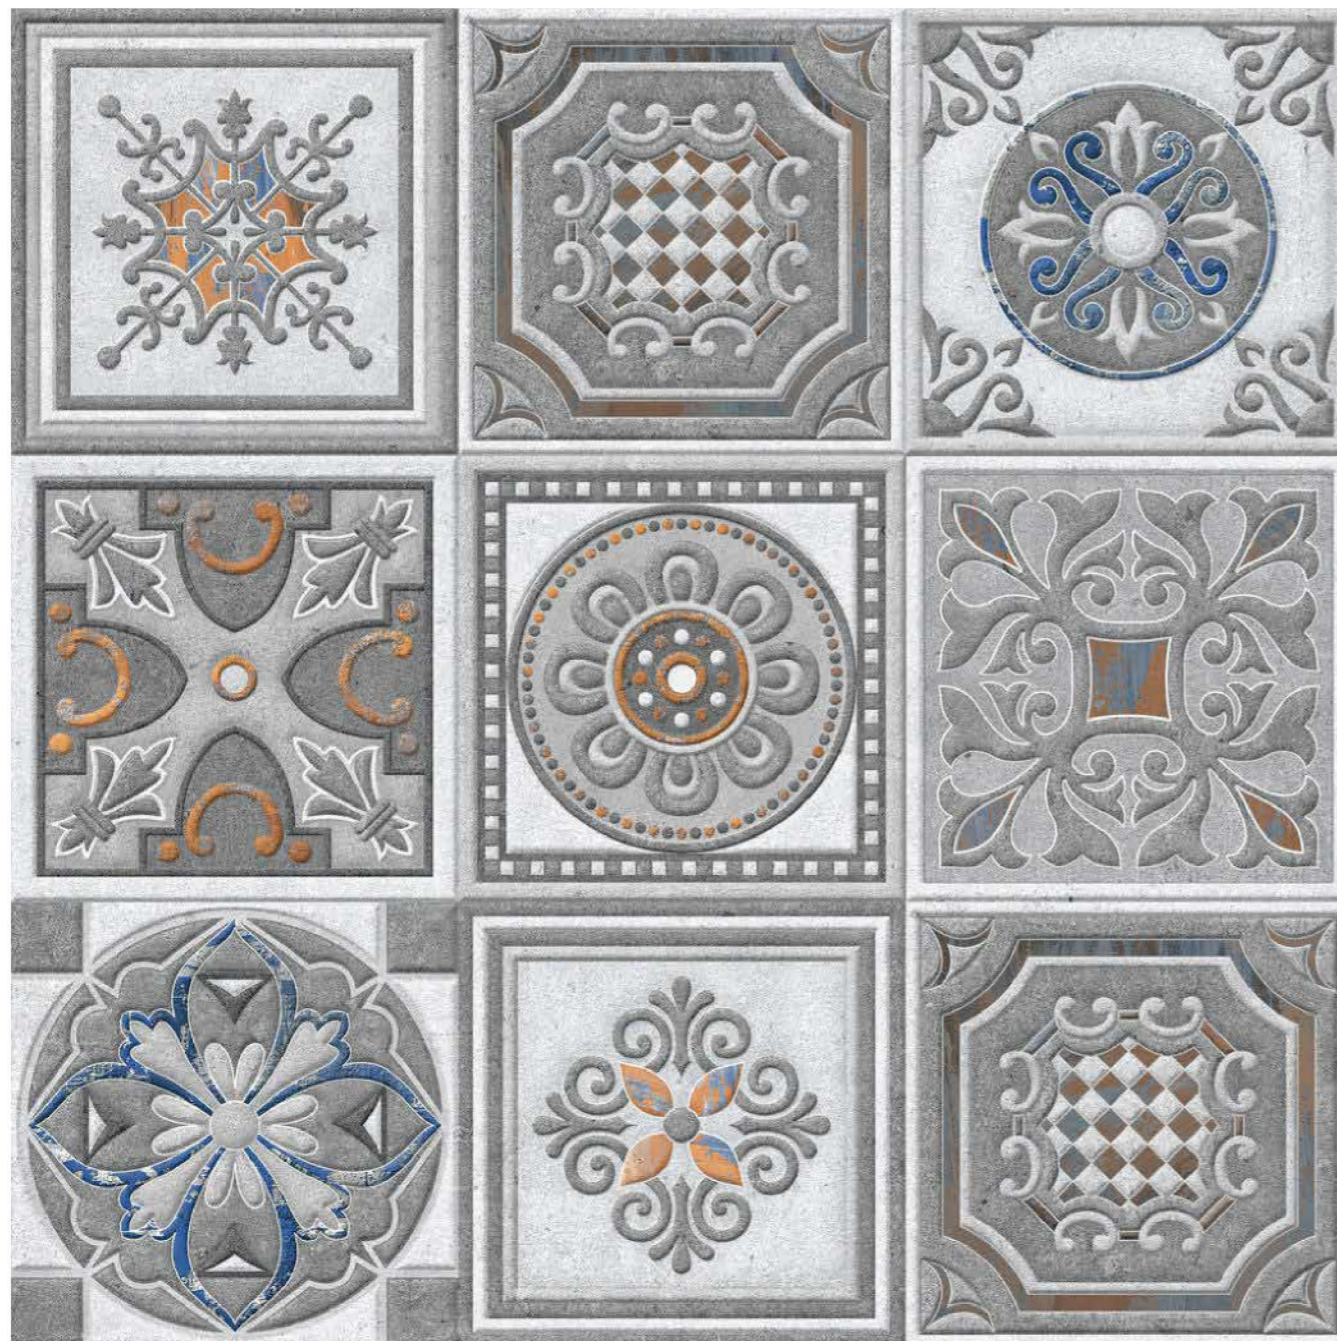

GREFFYTO

— SURFACE LLP —