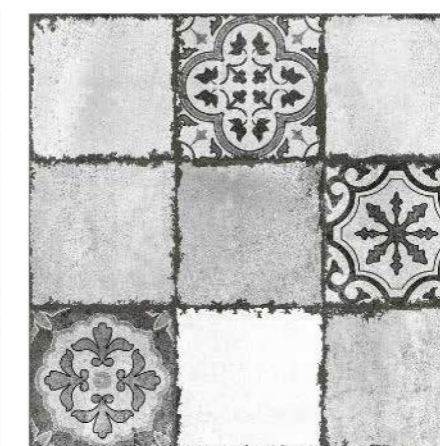

Moroccan

www.greffytosurface.com