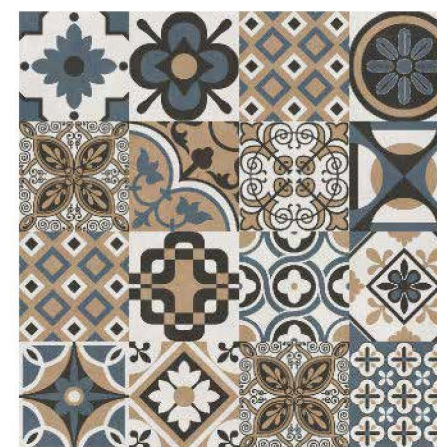

Moroccan

www.greffytosurface.com