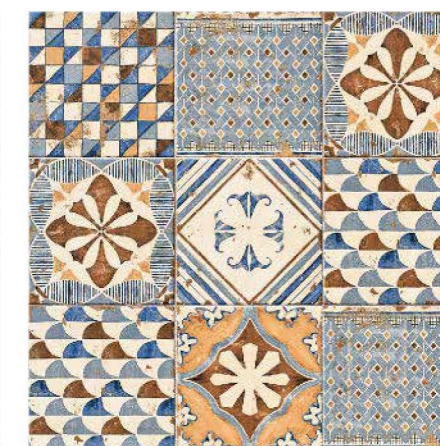

Moroccan

www.greffytosurface.com