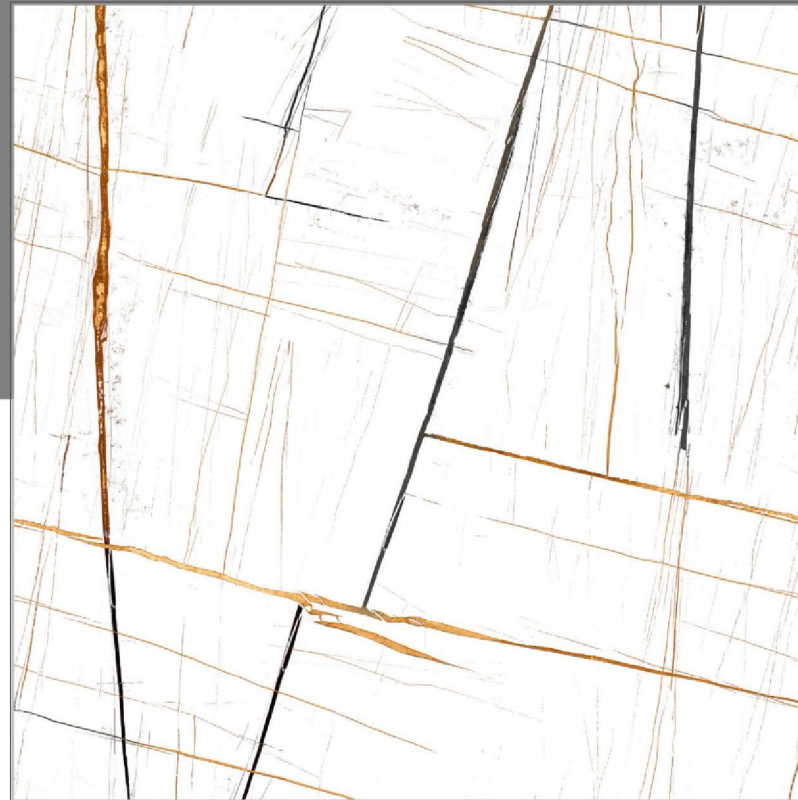

Touch *Of* Luxury

Discover the timeless elegance and luxurious beauty of Statuario tiles from
Glextone Let us help you create stunning spaces that reflect
your style and sophistication.