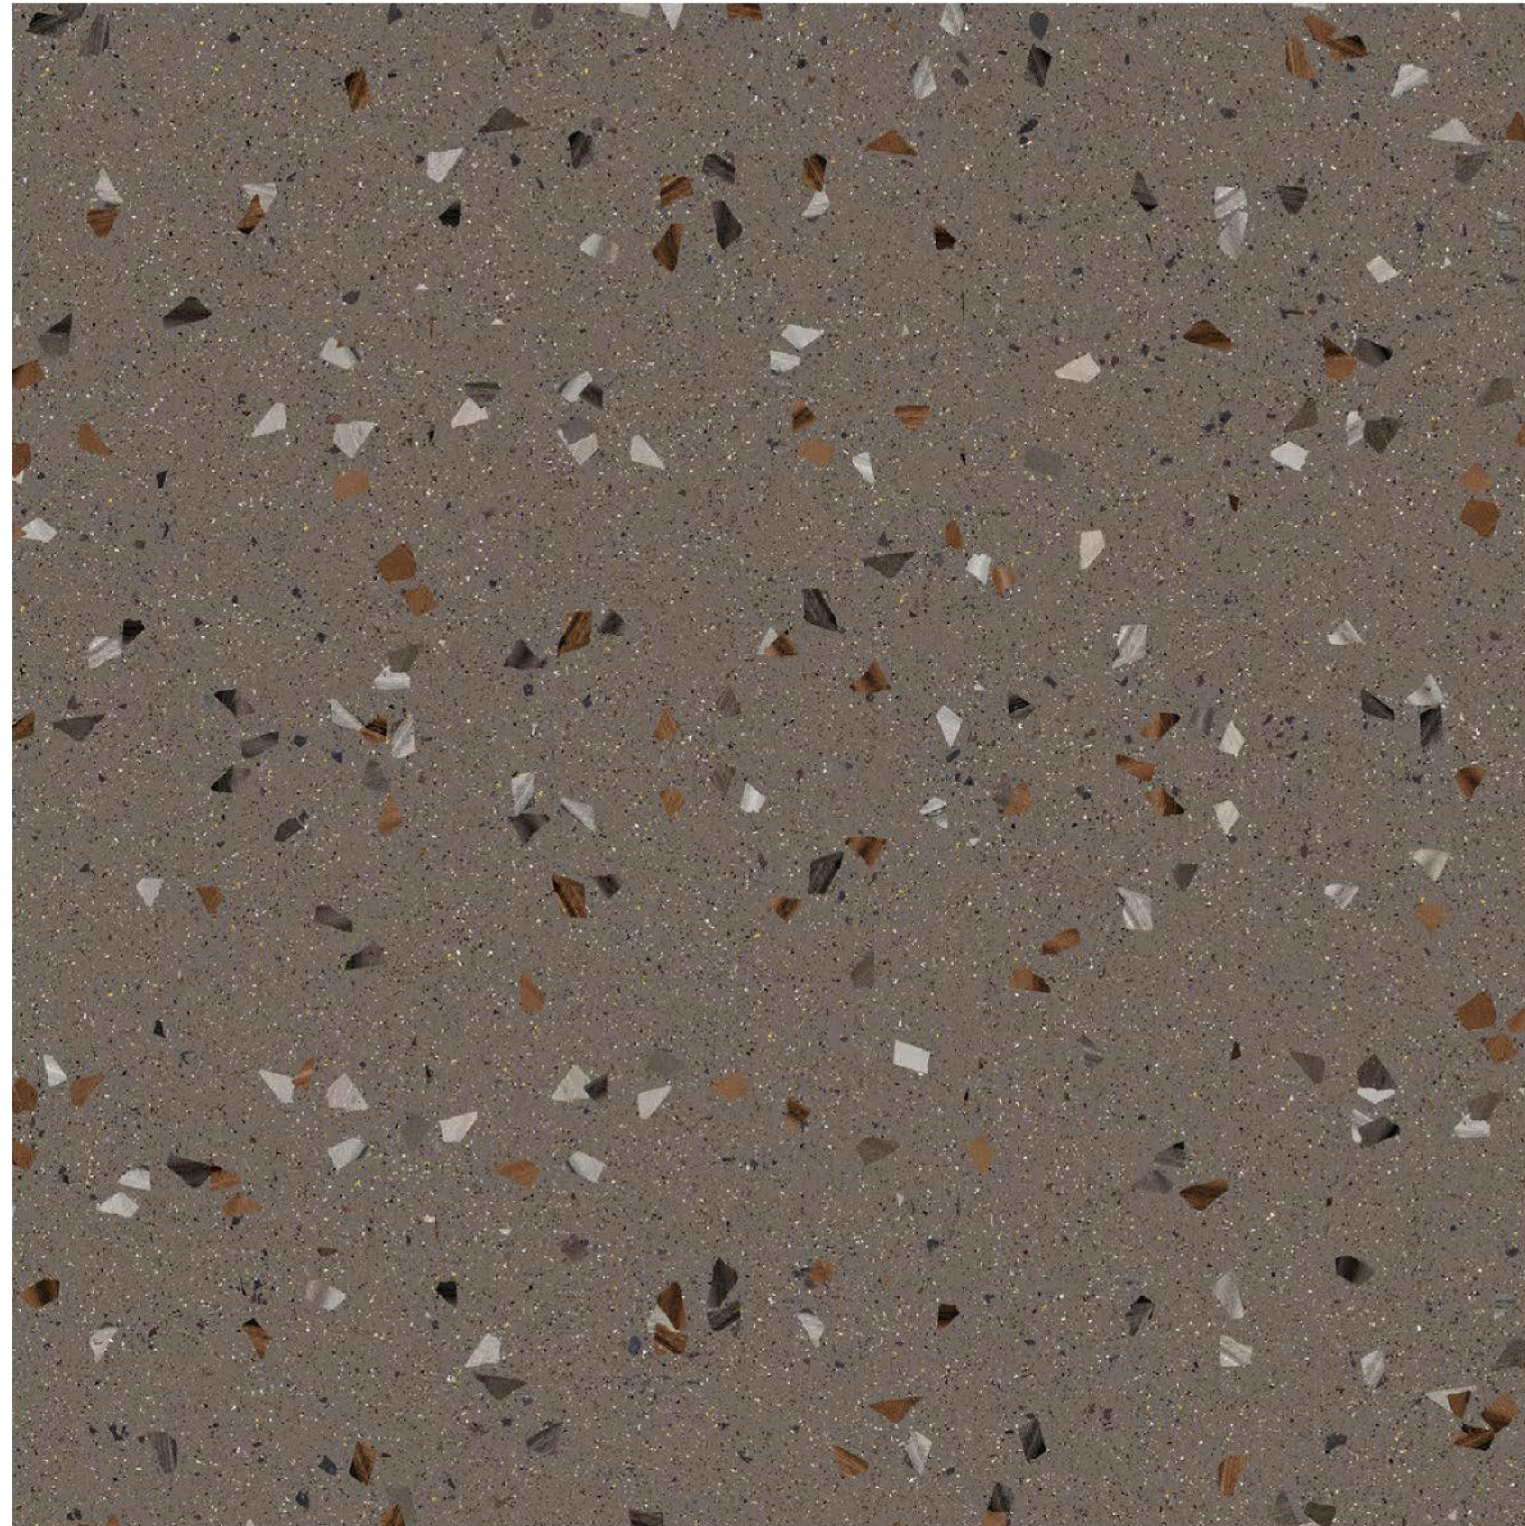

GREFFYTO
— SURFACE LLP —

5004

Size
600 x 600 mm

Finish
Matt

Thickness
8.5 mm

Random
1

www.greffytosurface.com