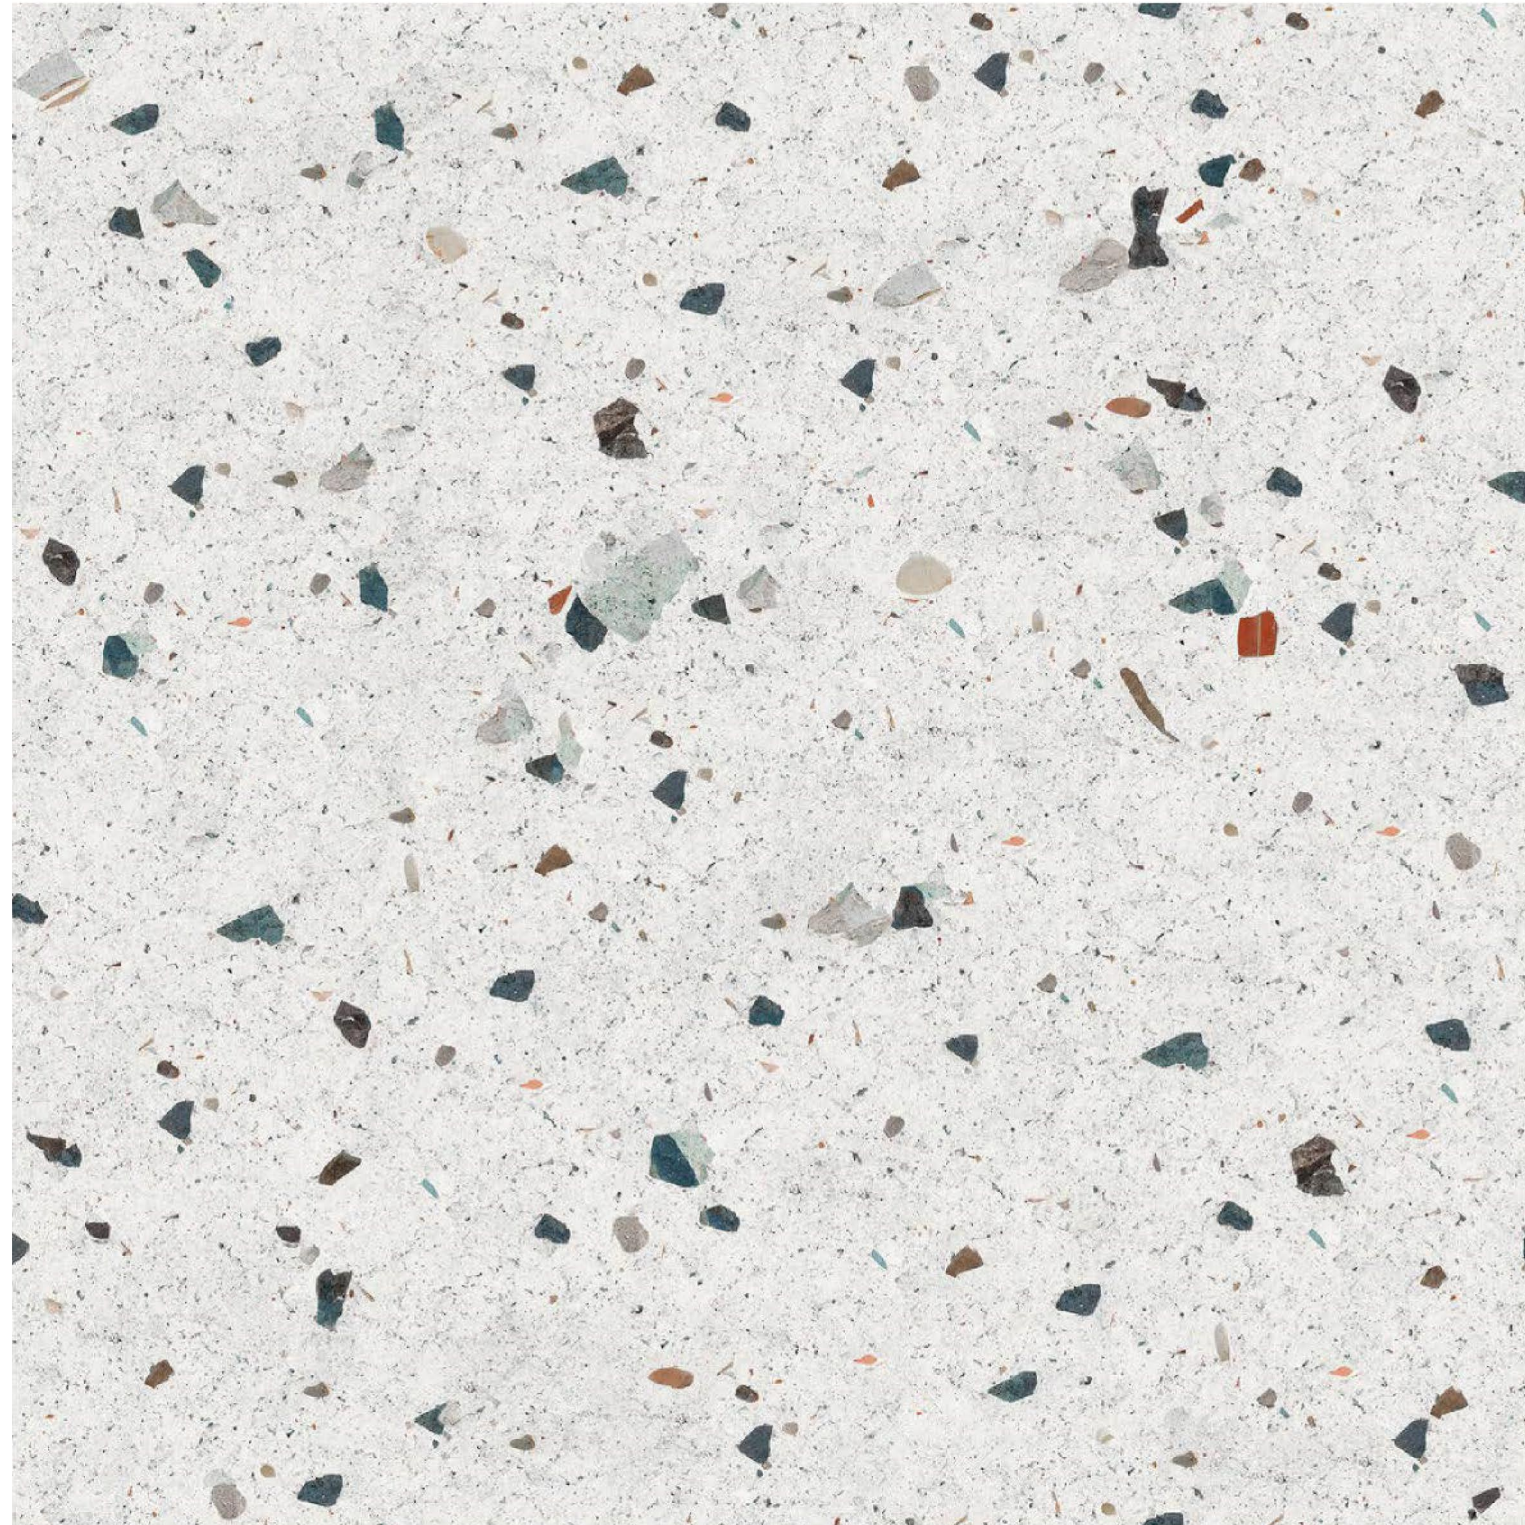

GREFFYTO

— SURFACE LLP —

5001

Size
600 x 600 mm

Finish
Matt

Thickness
8.5 mm

Random
1

5001