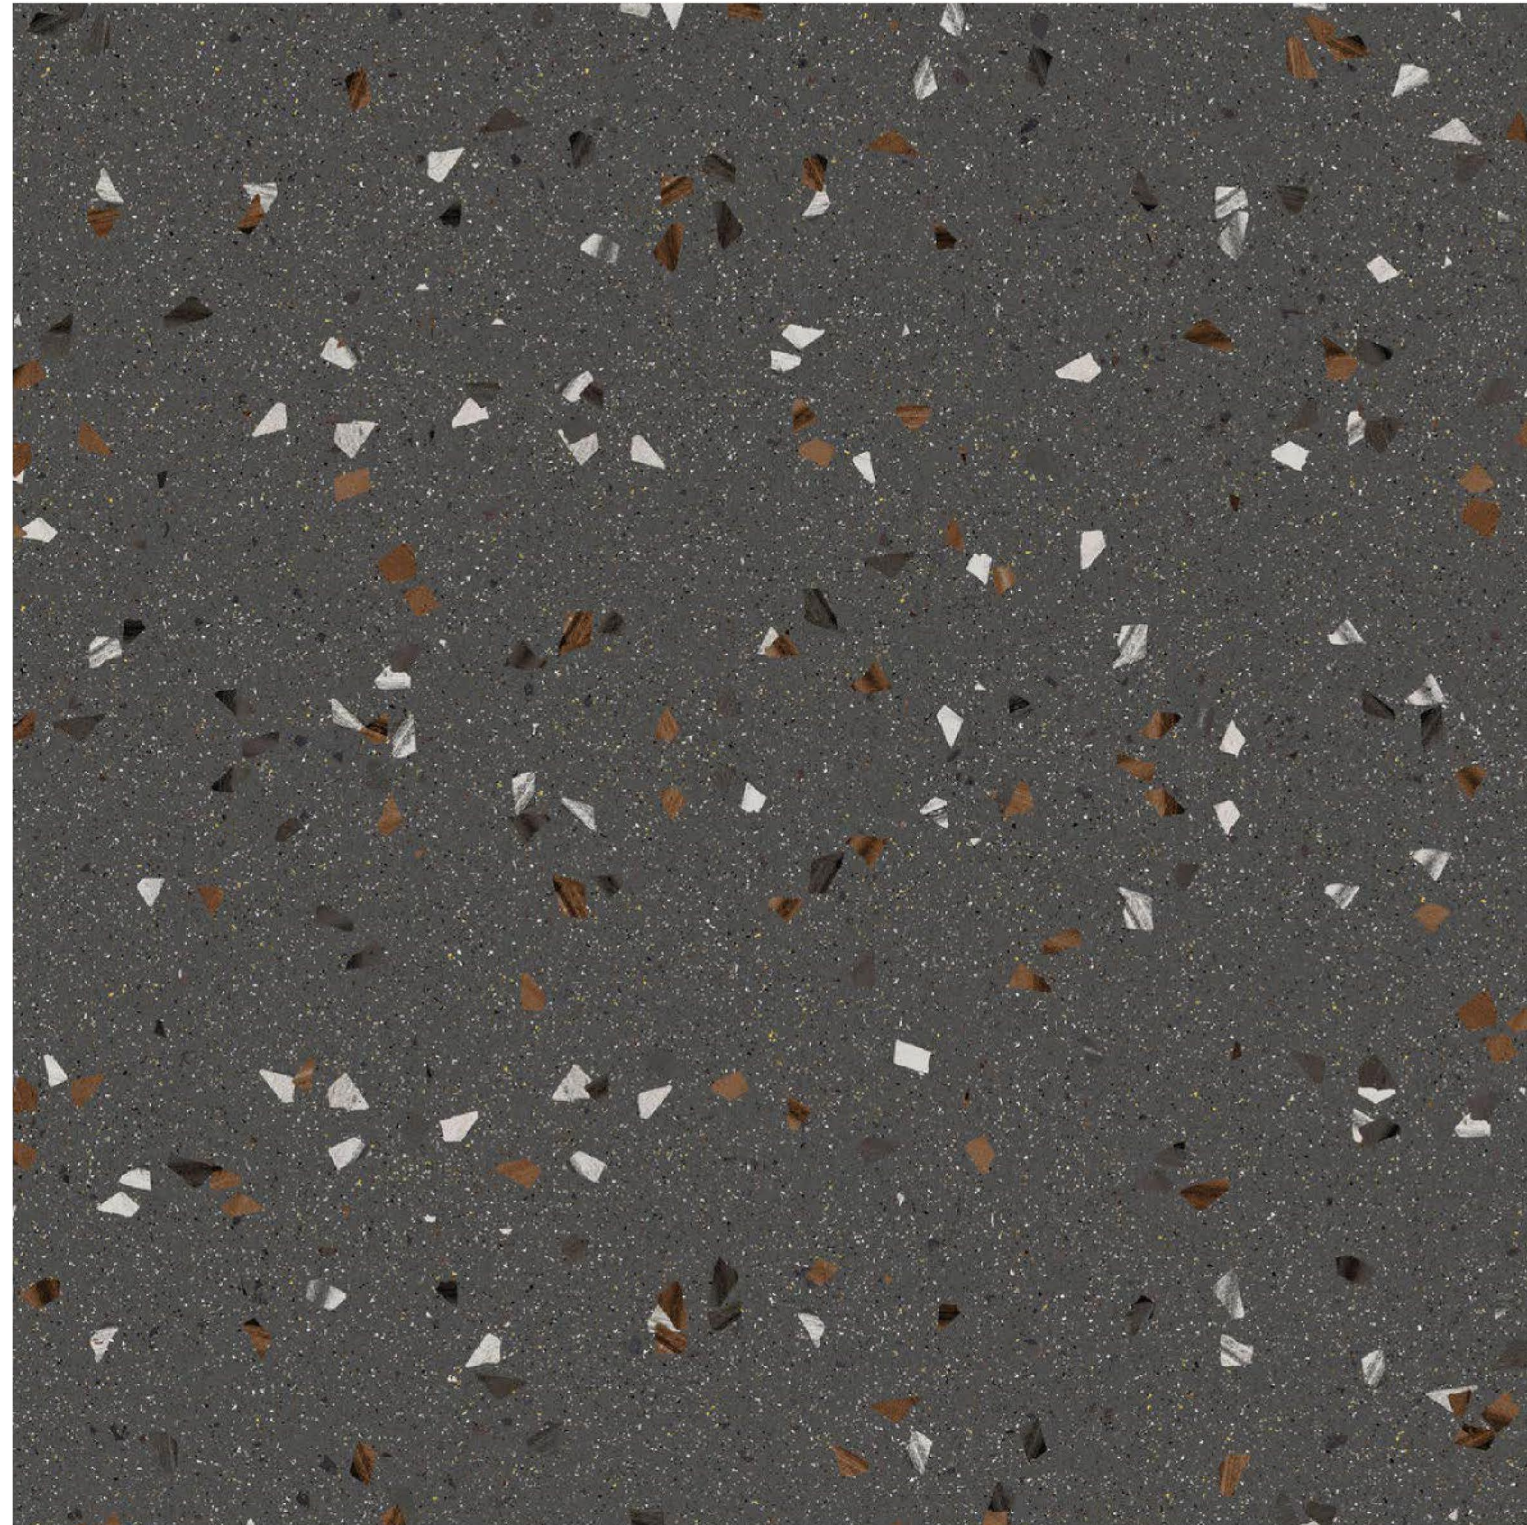

GREFFYTO
— SURFACE LLP —

5003

Size
600 x 600 mm

Finish
Matt

Thickness
8.5 mm

Random
1

www.greffytosurface.com