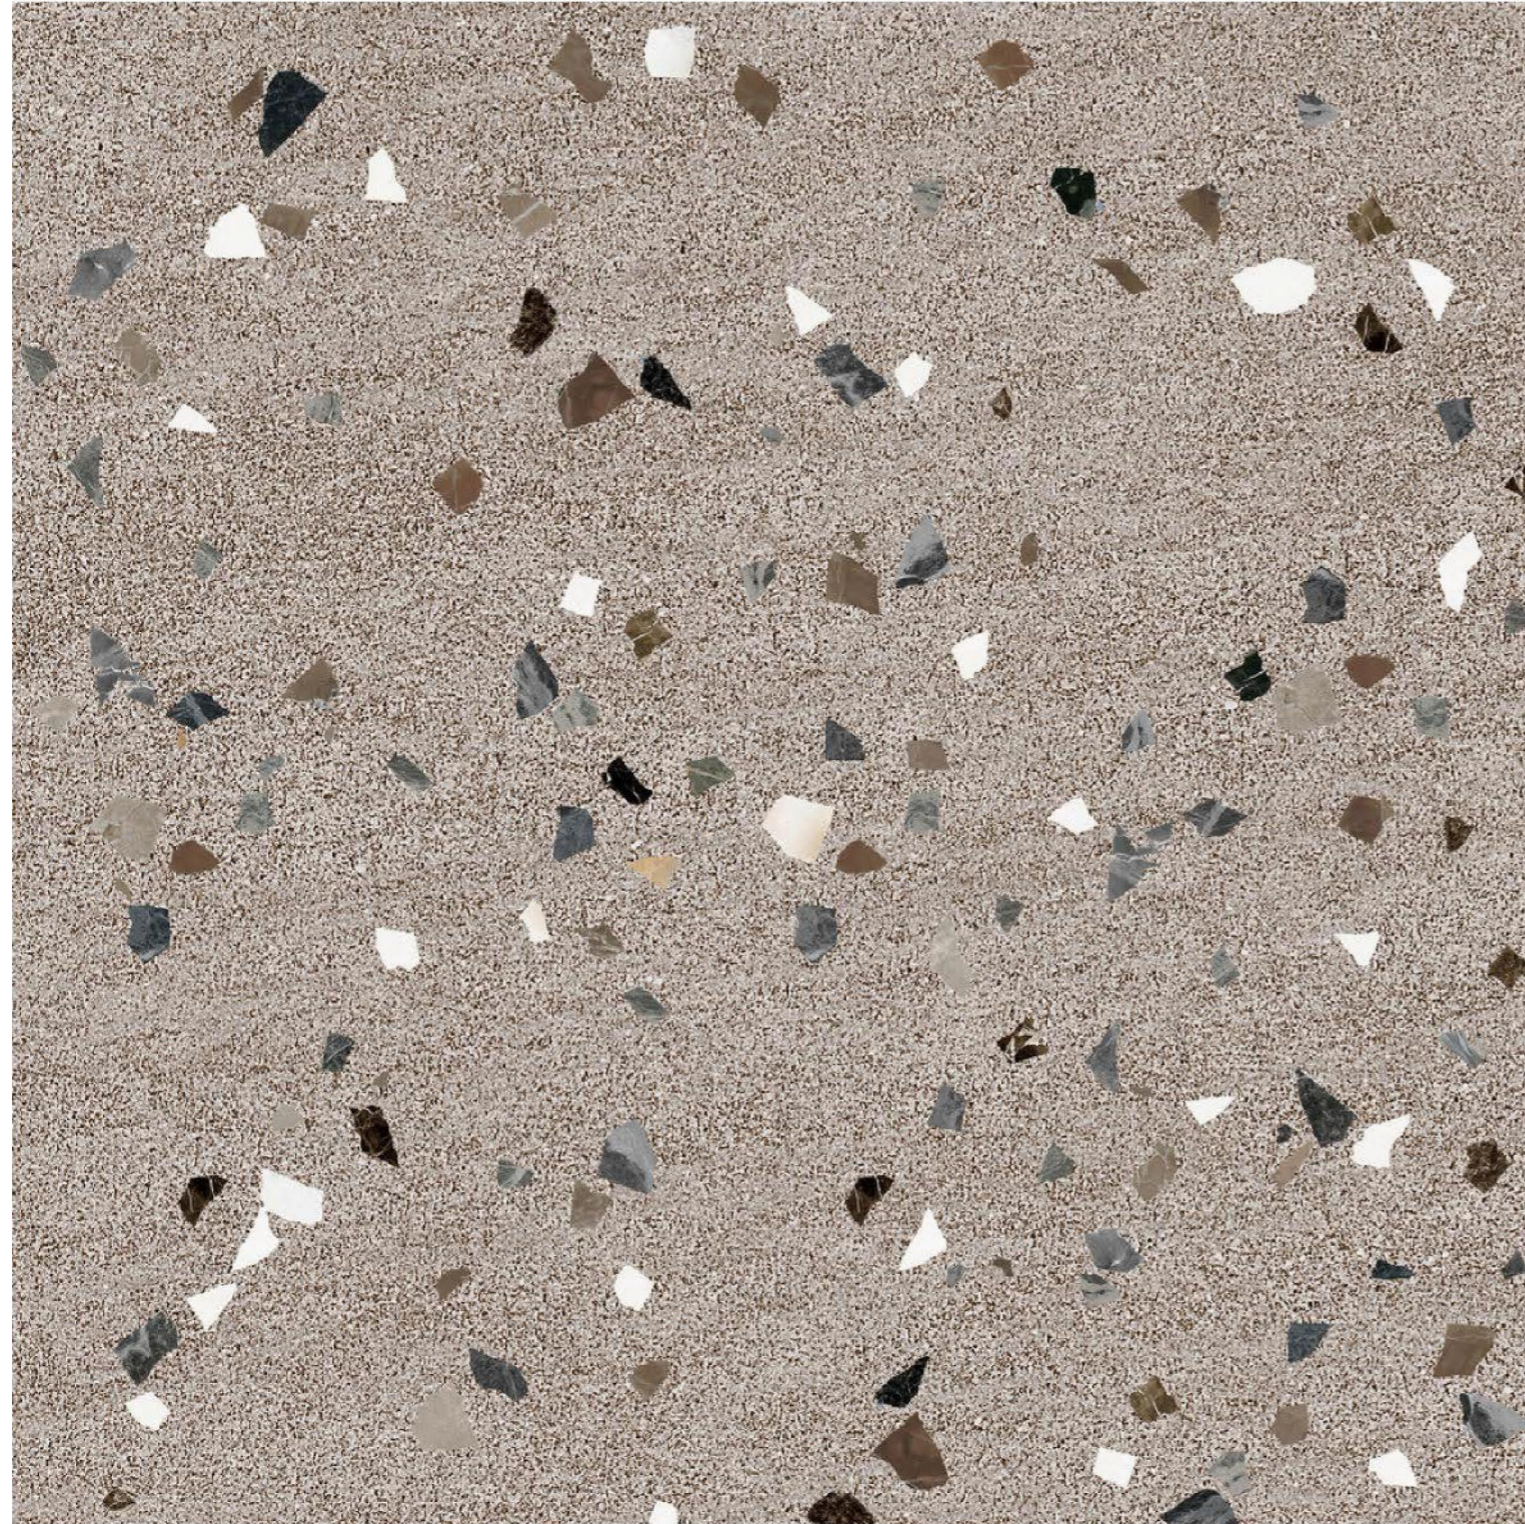

GREFFYTO
— SURFACE LLP —

5018

Size
600 x 600 mm

Finish
Matt

Thickness
8.5 mm

Random
1

www.greffytosurface.com