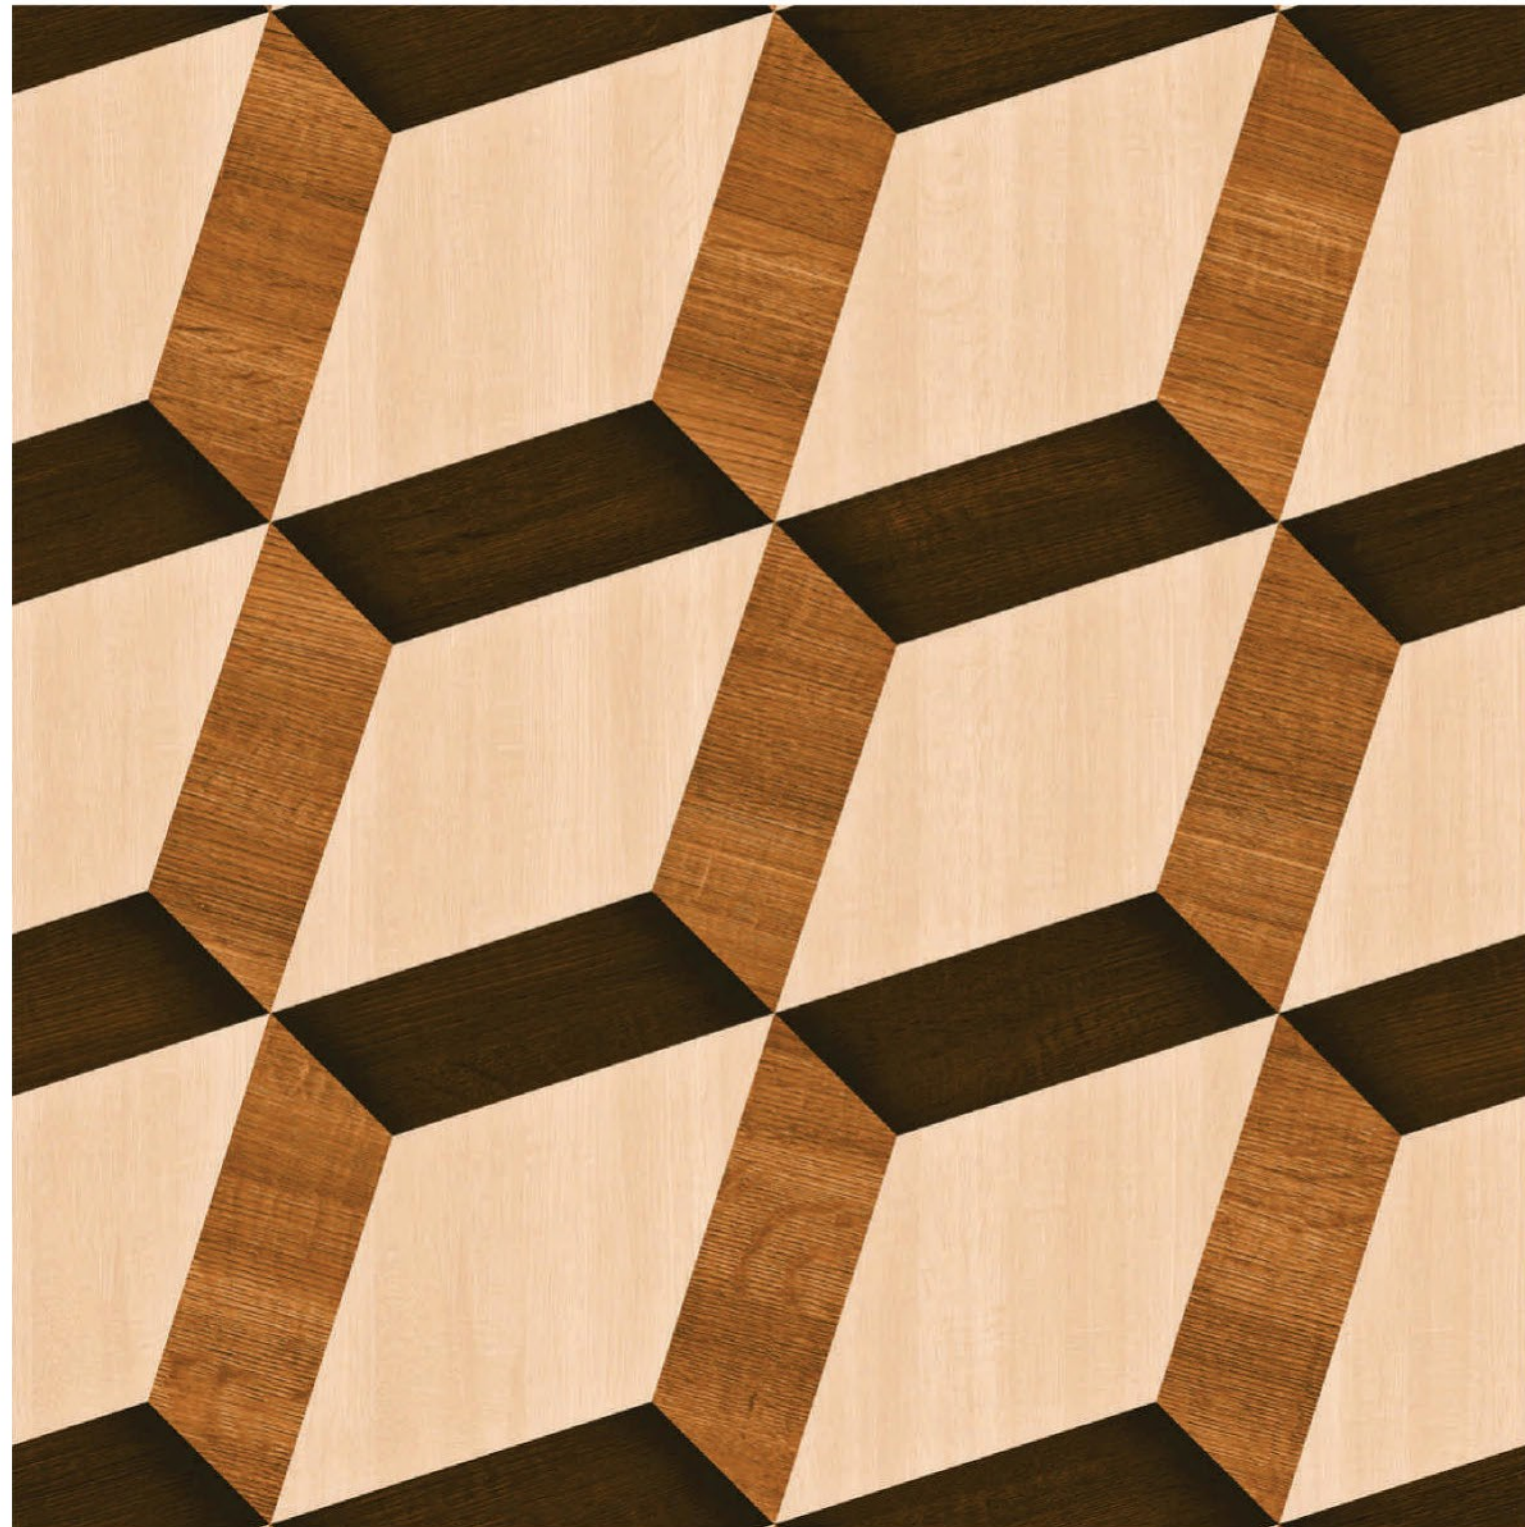

— SURFACE LLP —

1030

Size
600 x 600 mm

Finish
Matt

Thickness
8.5 mm

Random
1

www.greffytosurface.com

1030