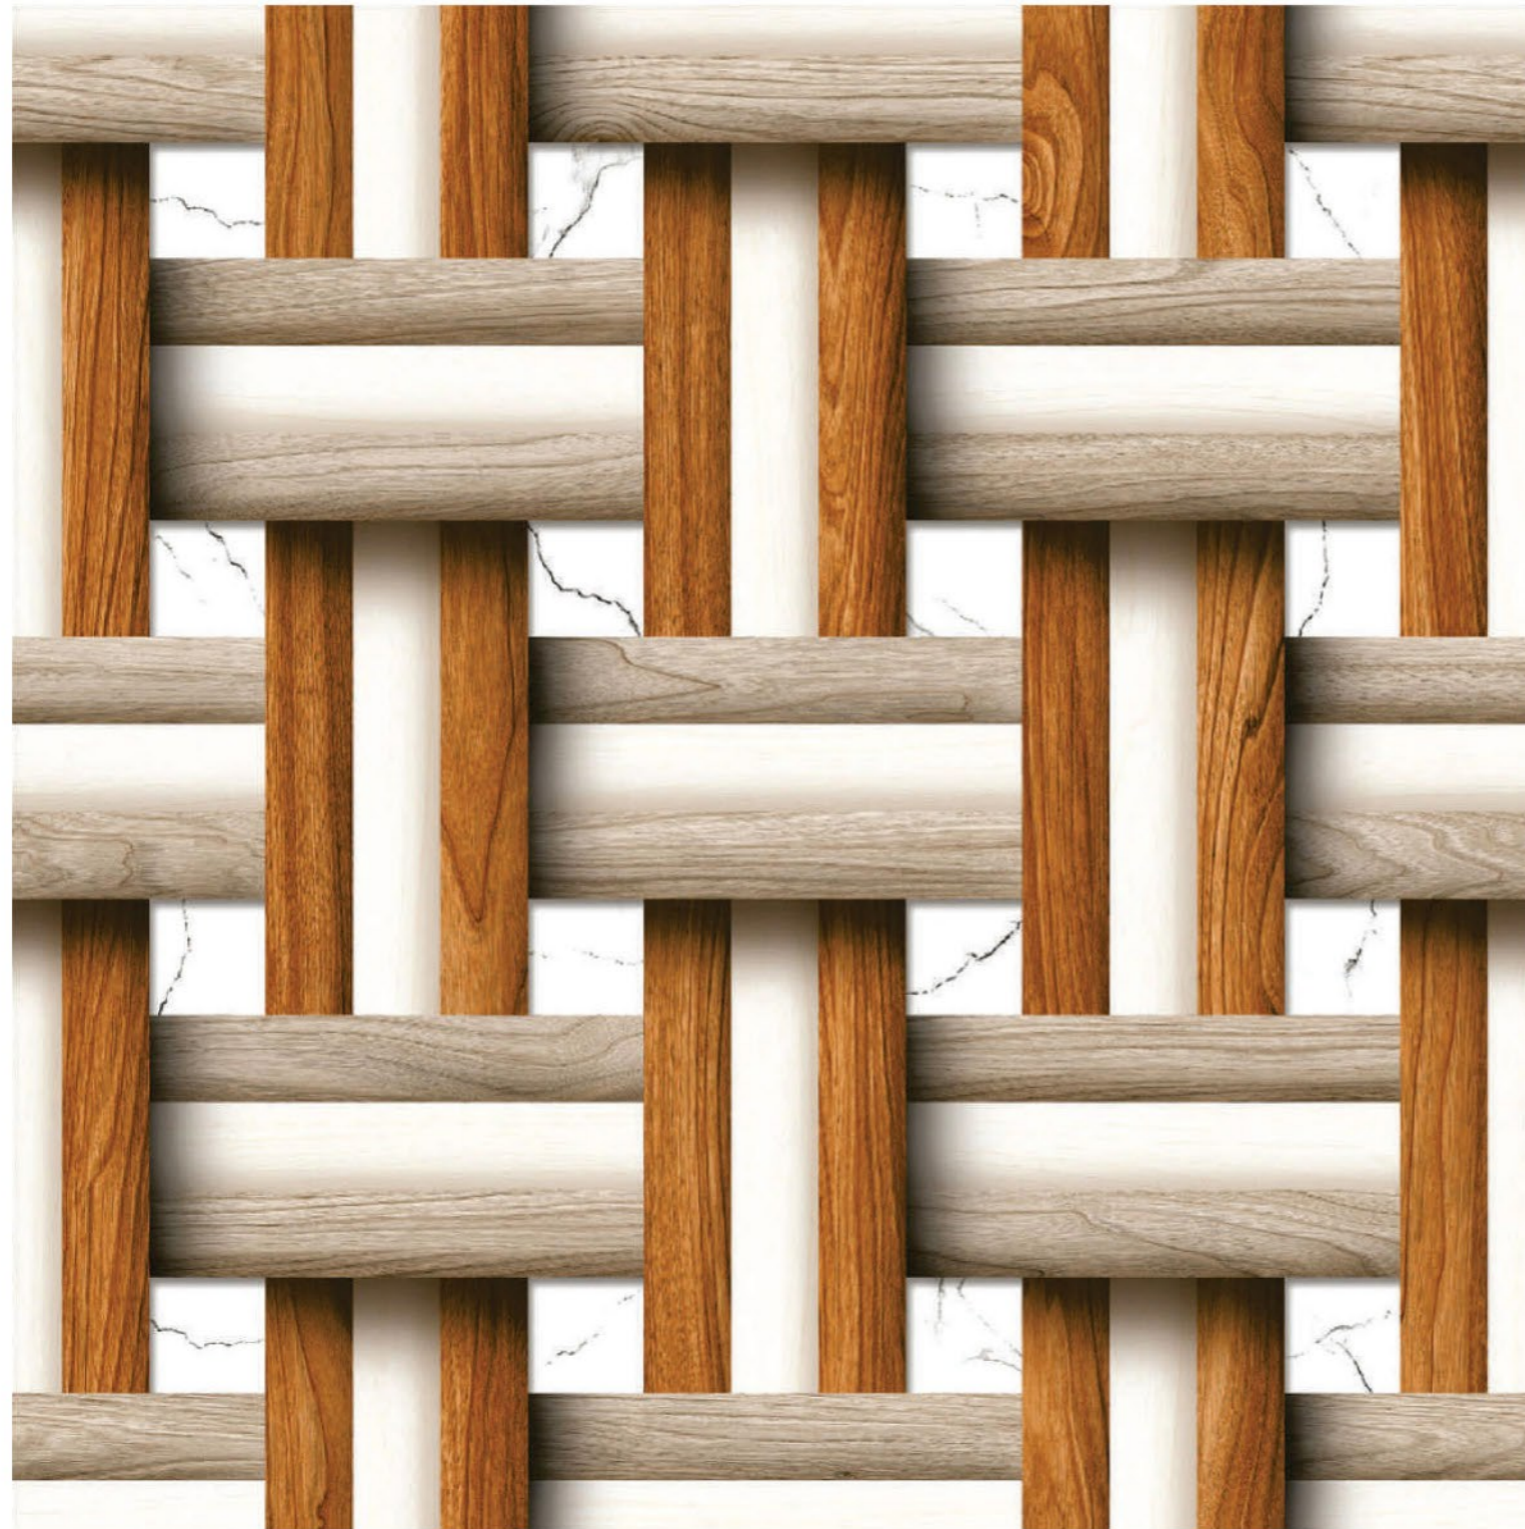

GREFFYTO

— SURFACE LLP —

1032

Size
600 x 600 mm

Finish
Matt

Thickness
8.5 mm

Random
1

www.greffytosurface.com