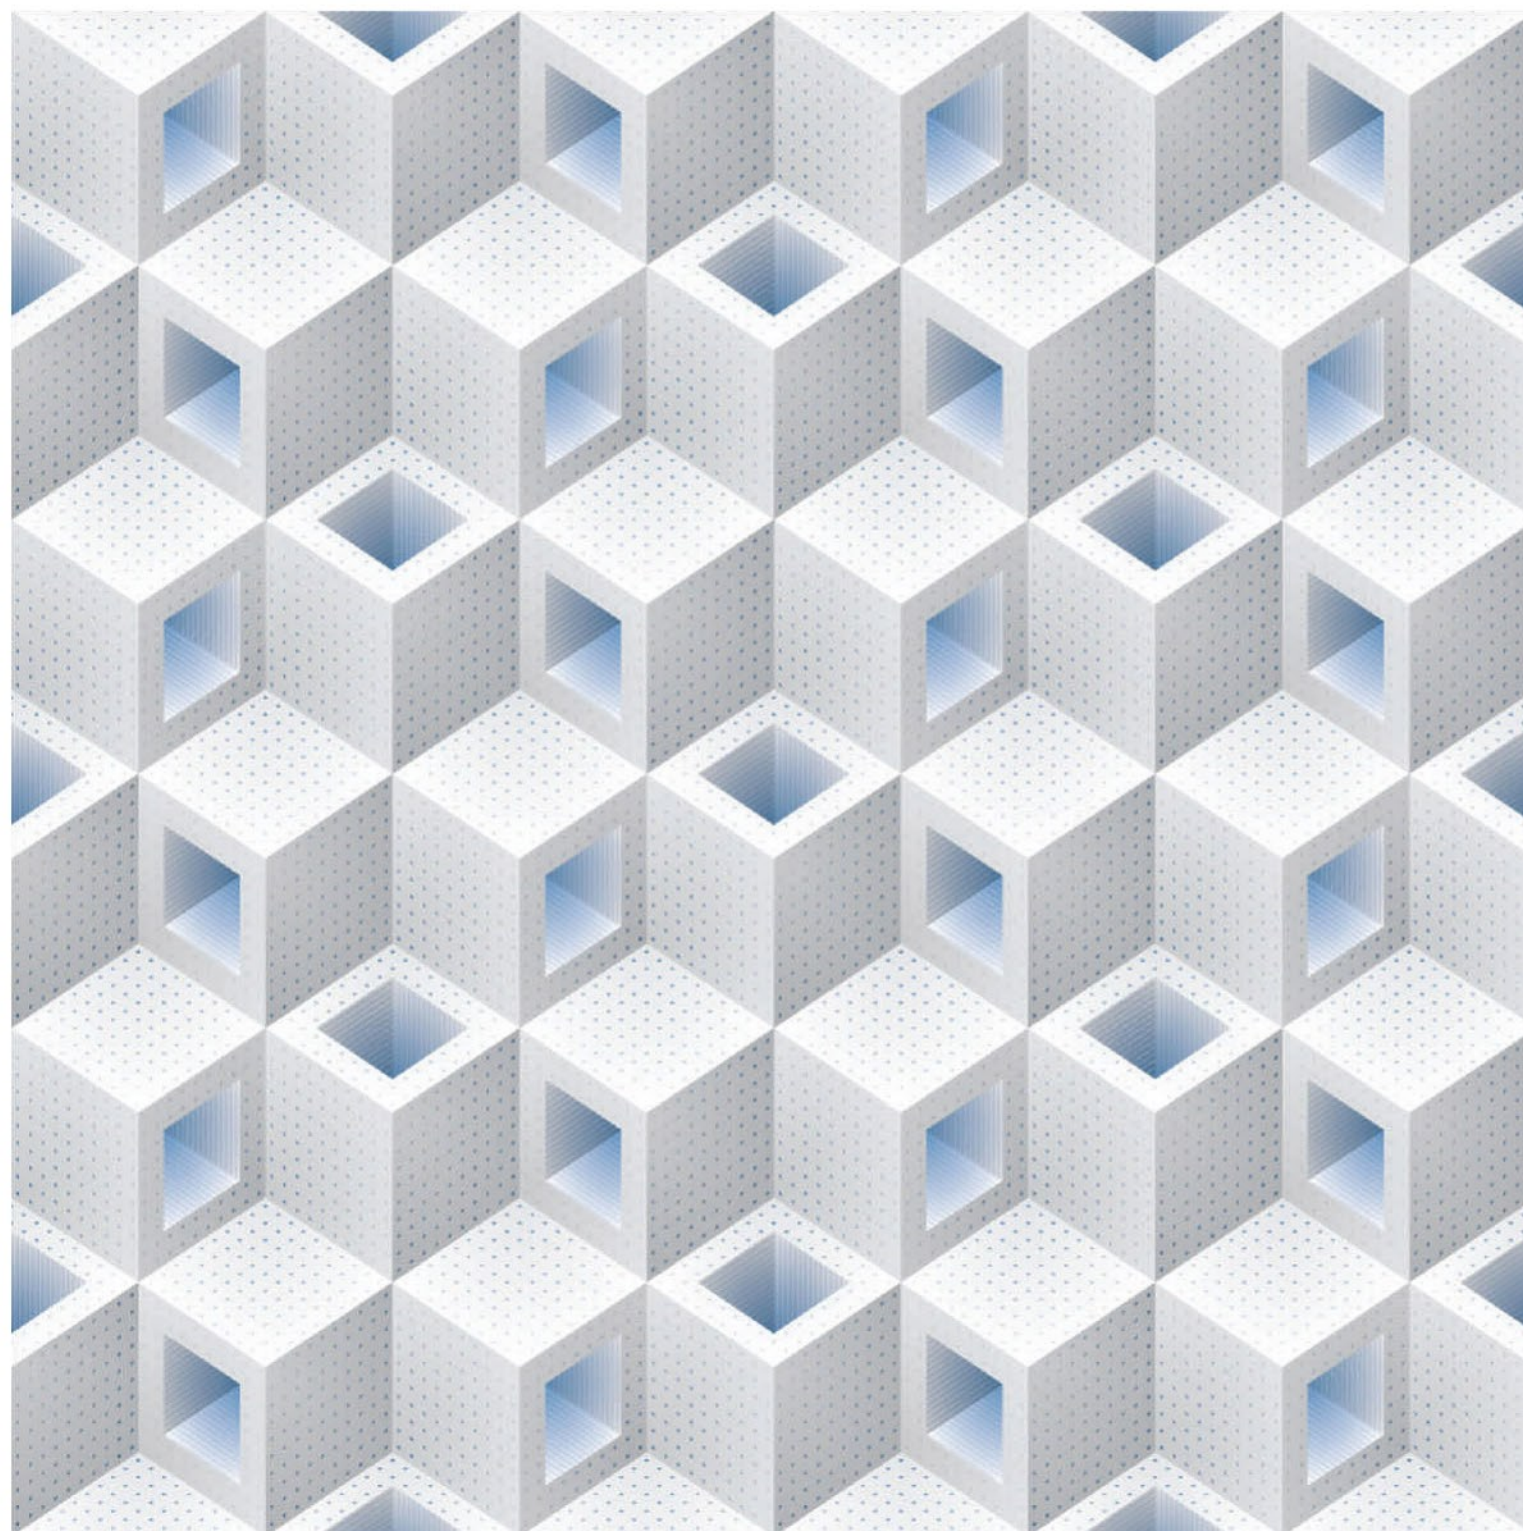

GREFFYTO
— SURFACE LLP —

1036

Size
600 x 600 mm

Finish
Matt

Thickness
8.5 mm

Random
1

www.greffytosurface.com