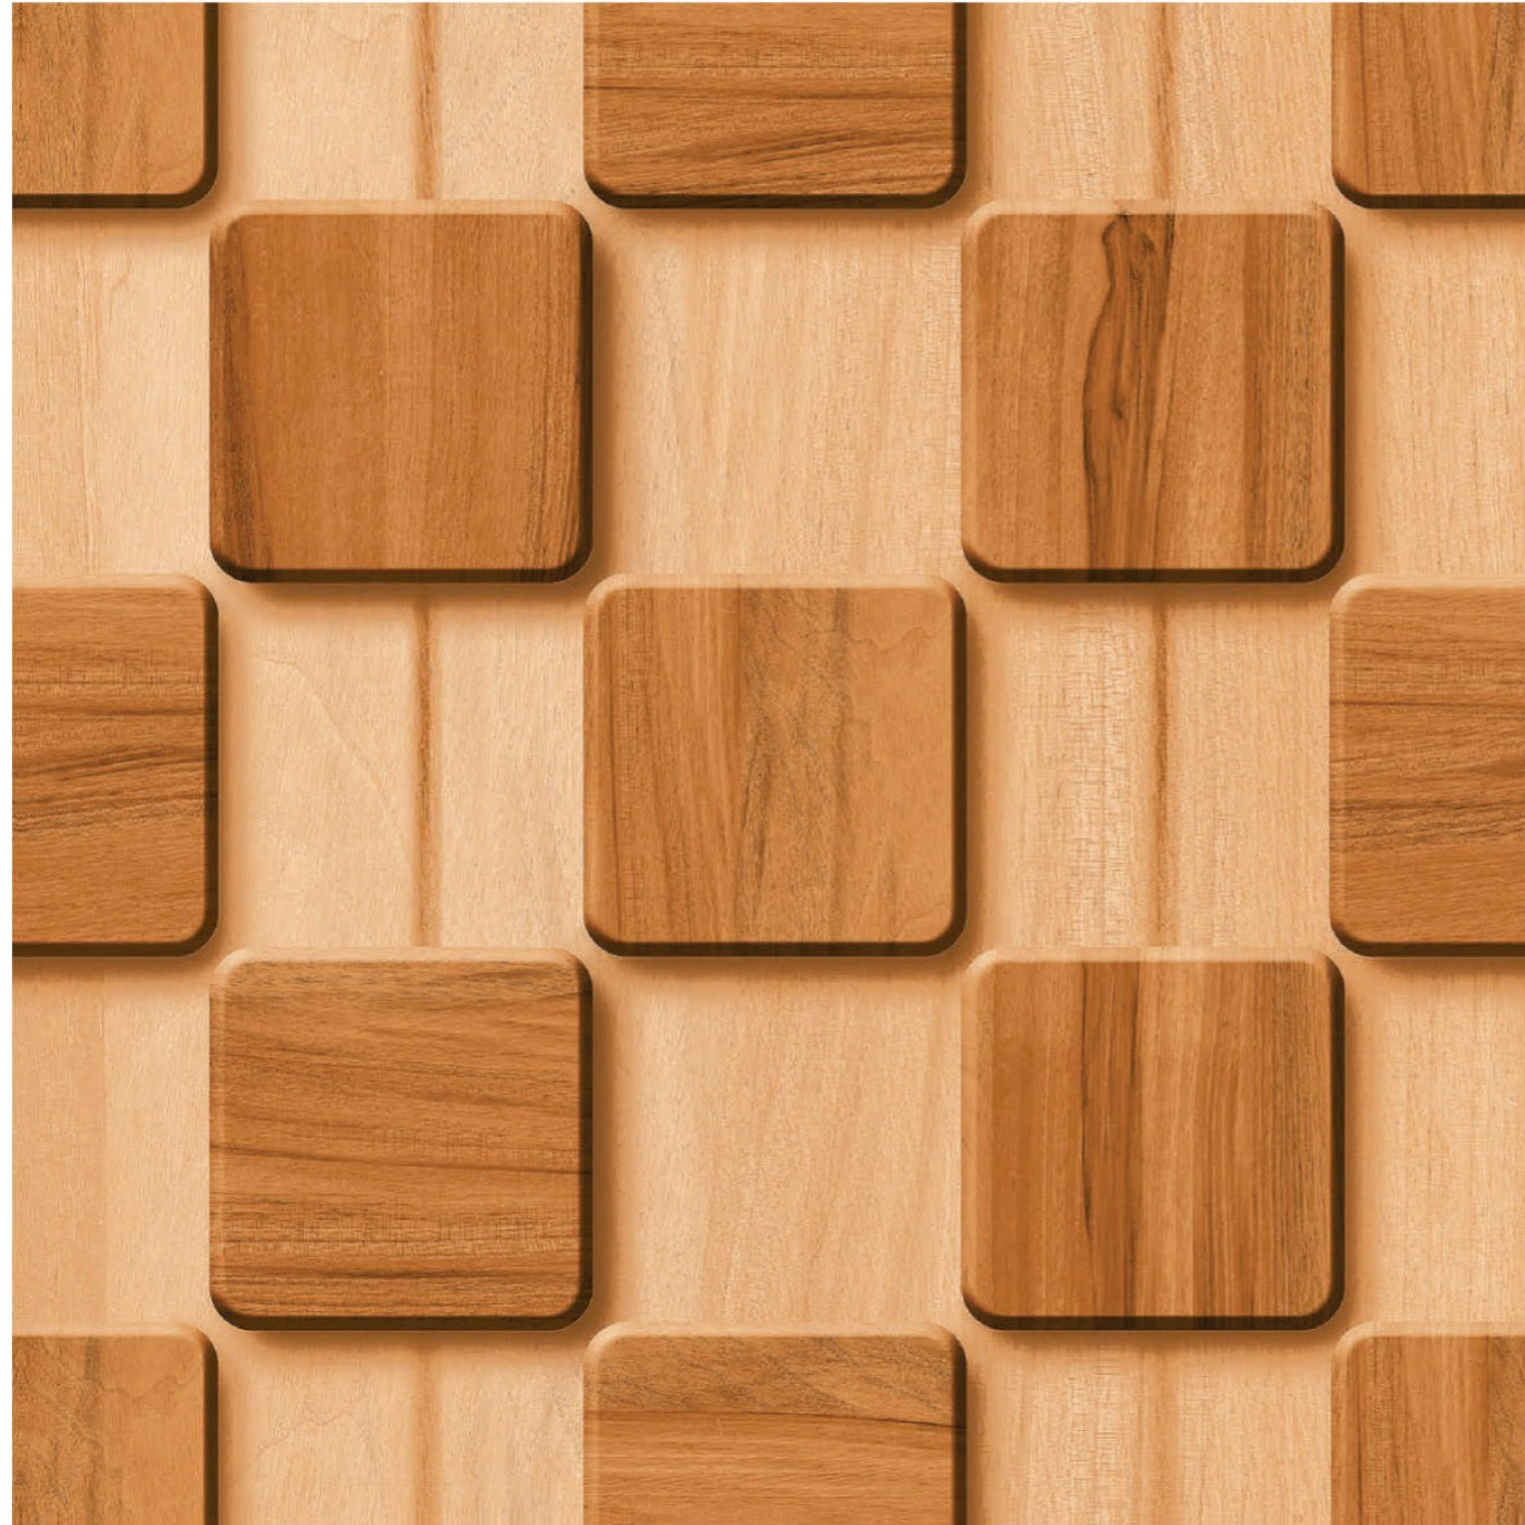

1025

Size
600 x 600 mm

Finish
Matt

Thickness
8.5 mm

Random
1

www.greffytosurface.com

1025

1026