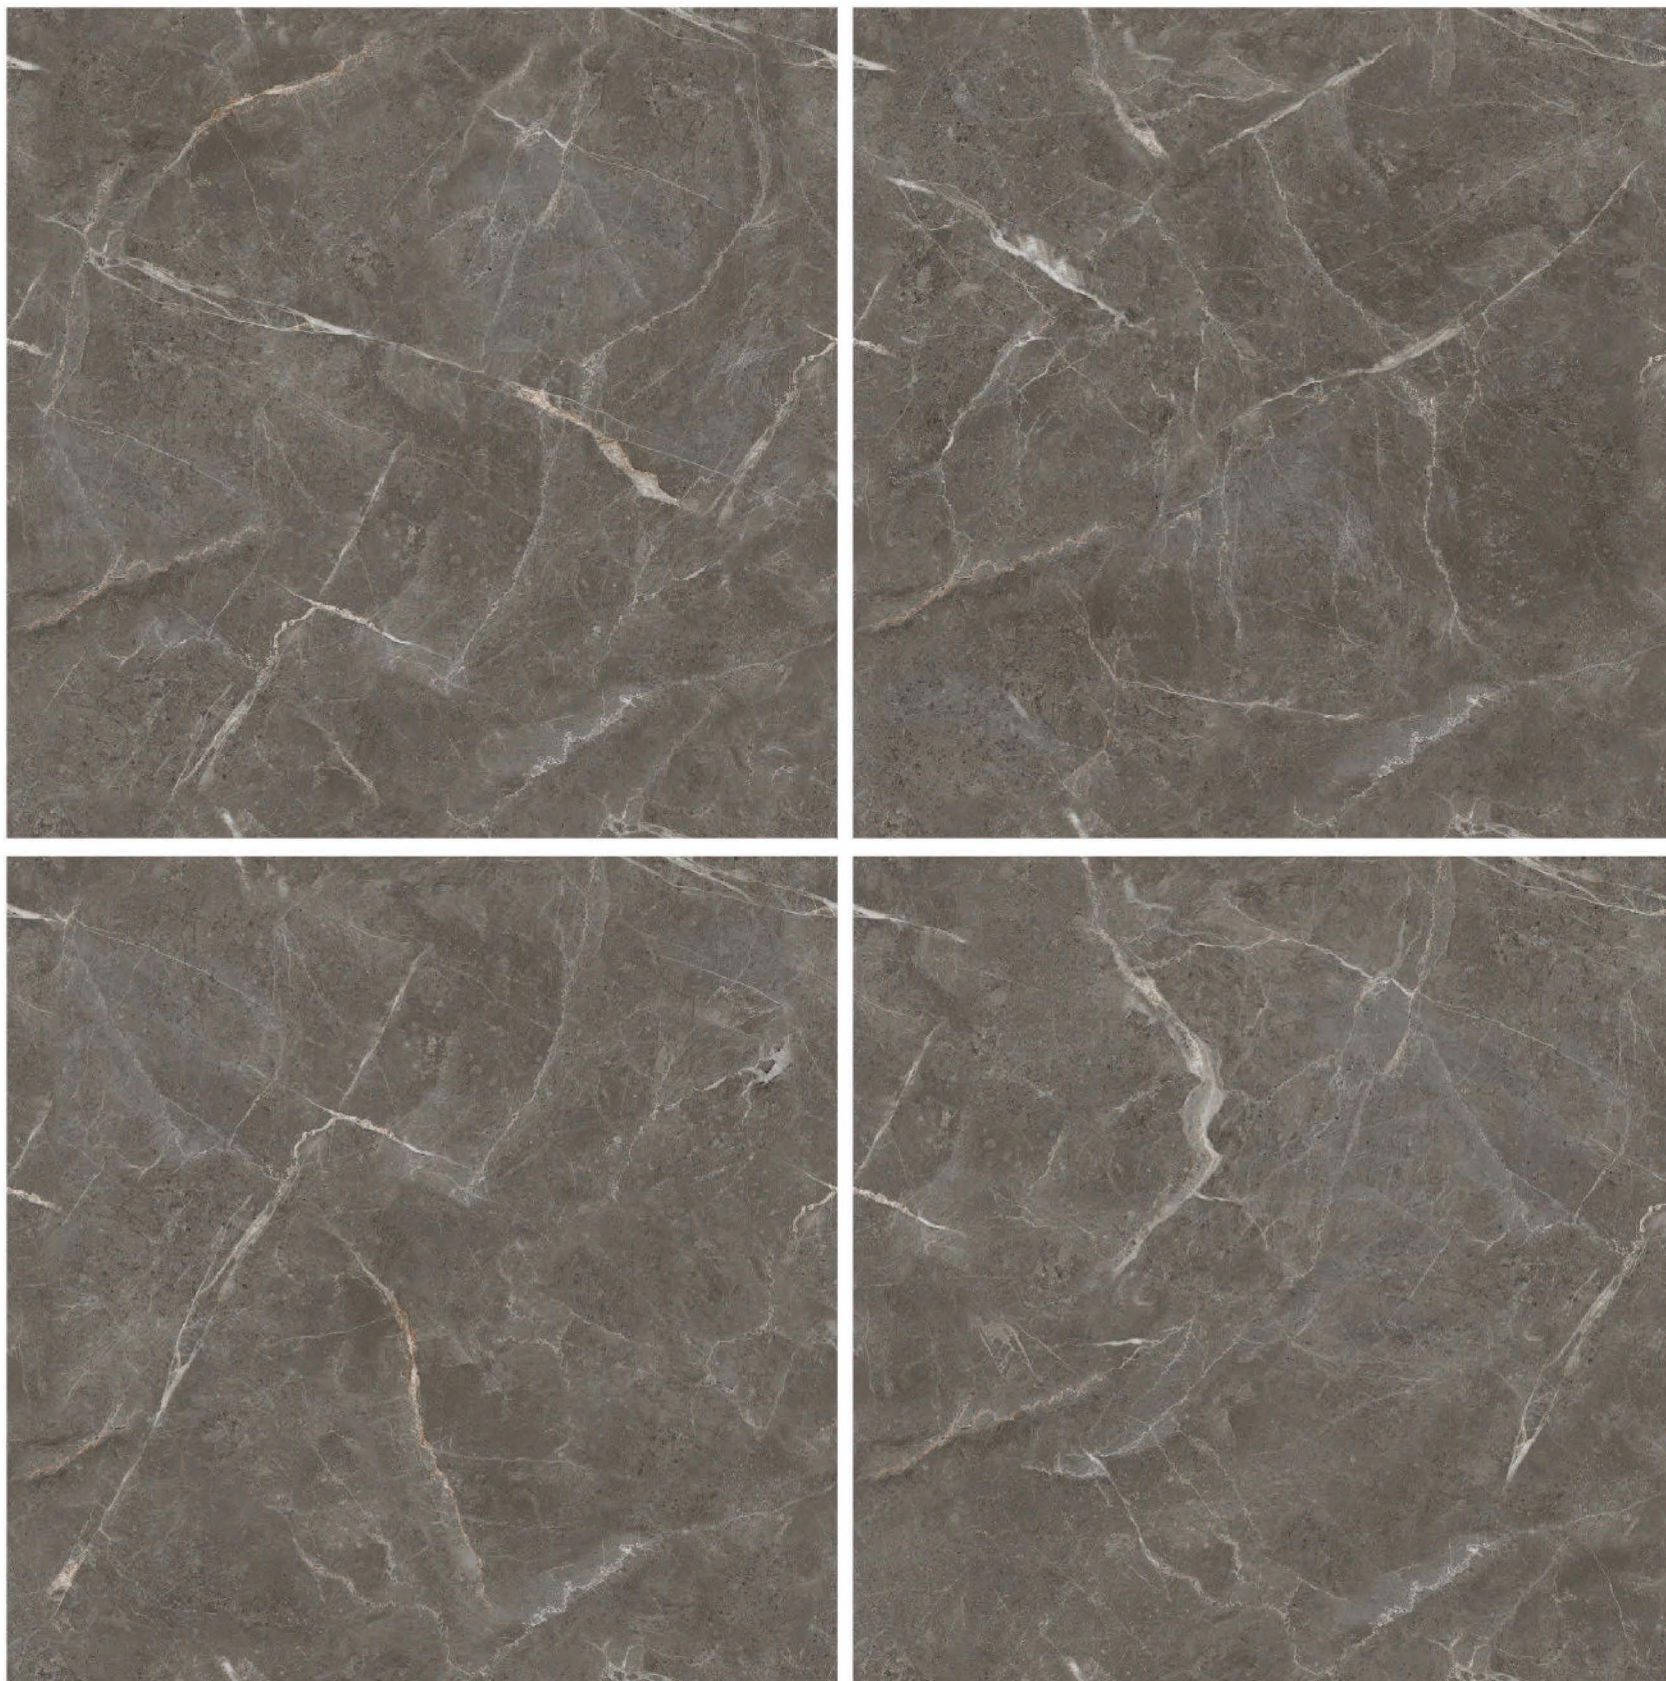

Size
600 x 600 mm

Finish
Matt

Thickness
8.5 mm

Random
4

GREFFYTO
— SURFACE LLP —

7034

Size
600 x 600 mm

Finish
Matt