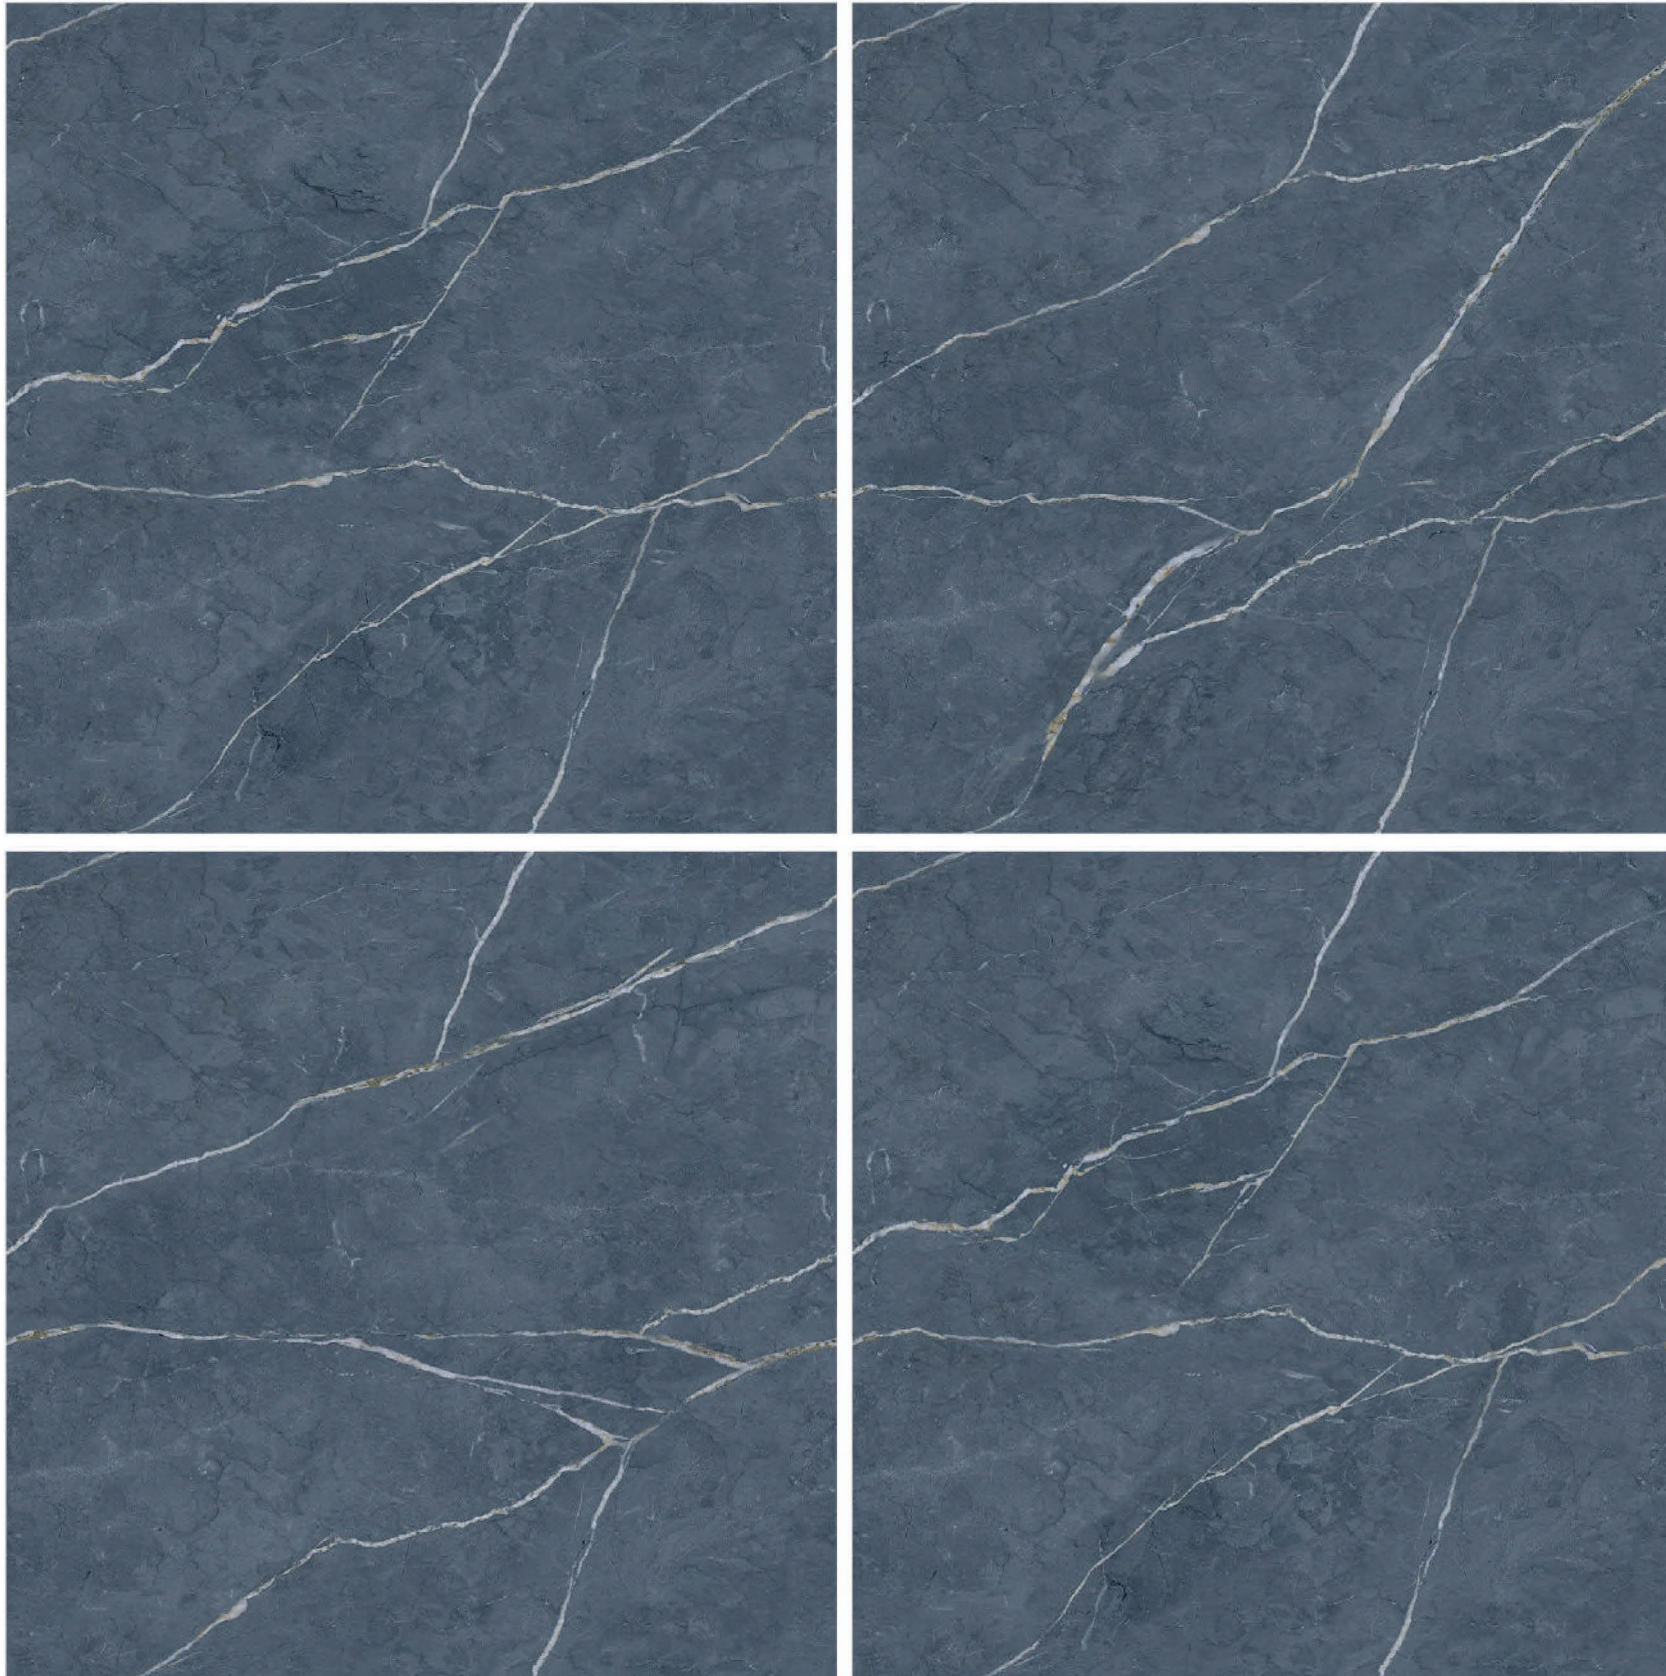

7011

Size
600 x 600 mm

Finish
Matt

Thickness
8.5 mm

Random
3