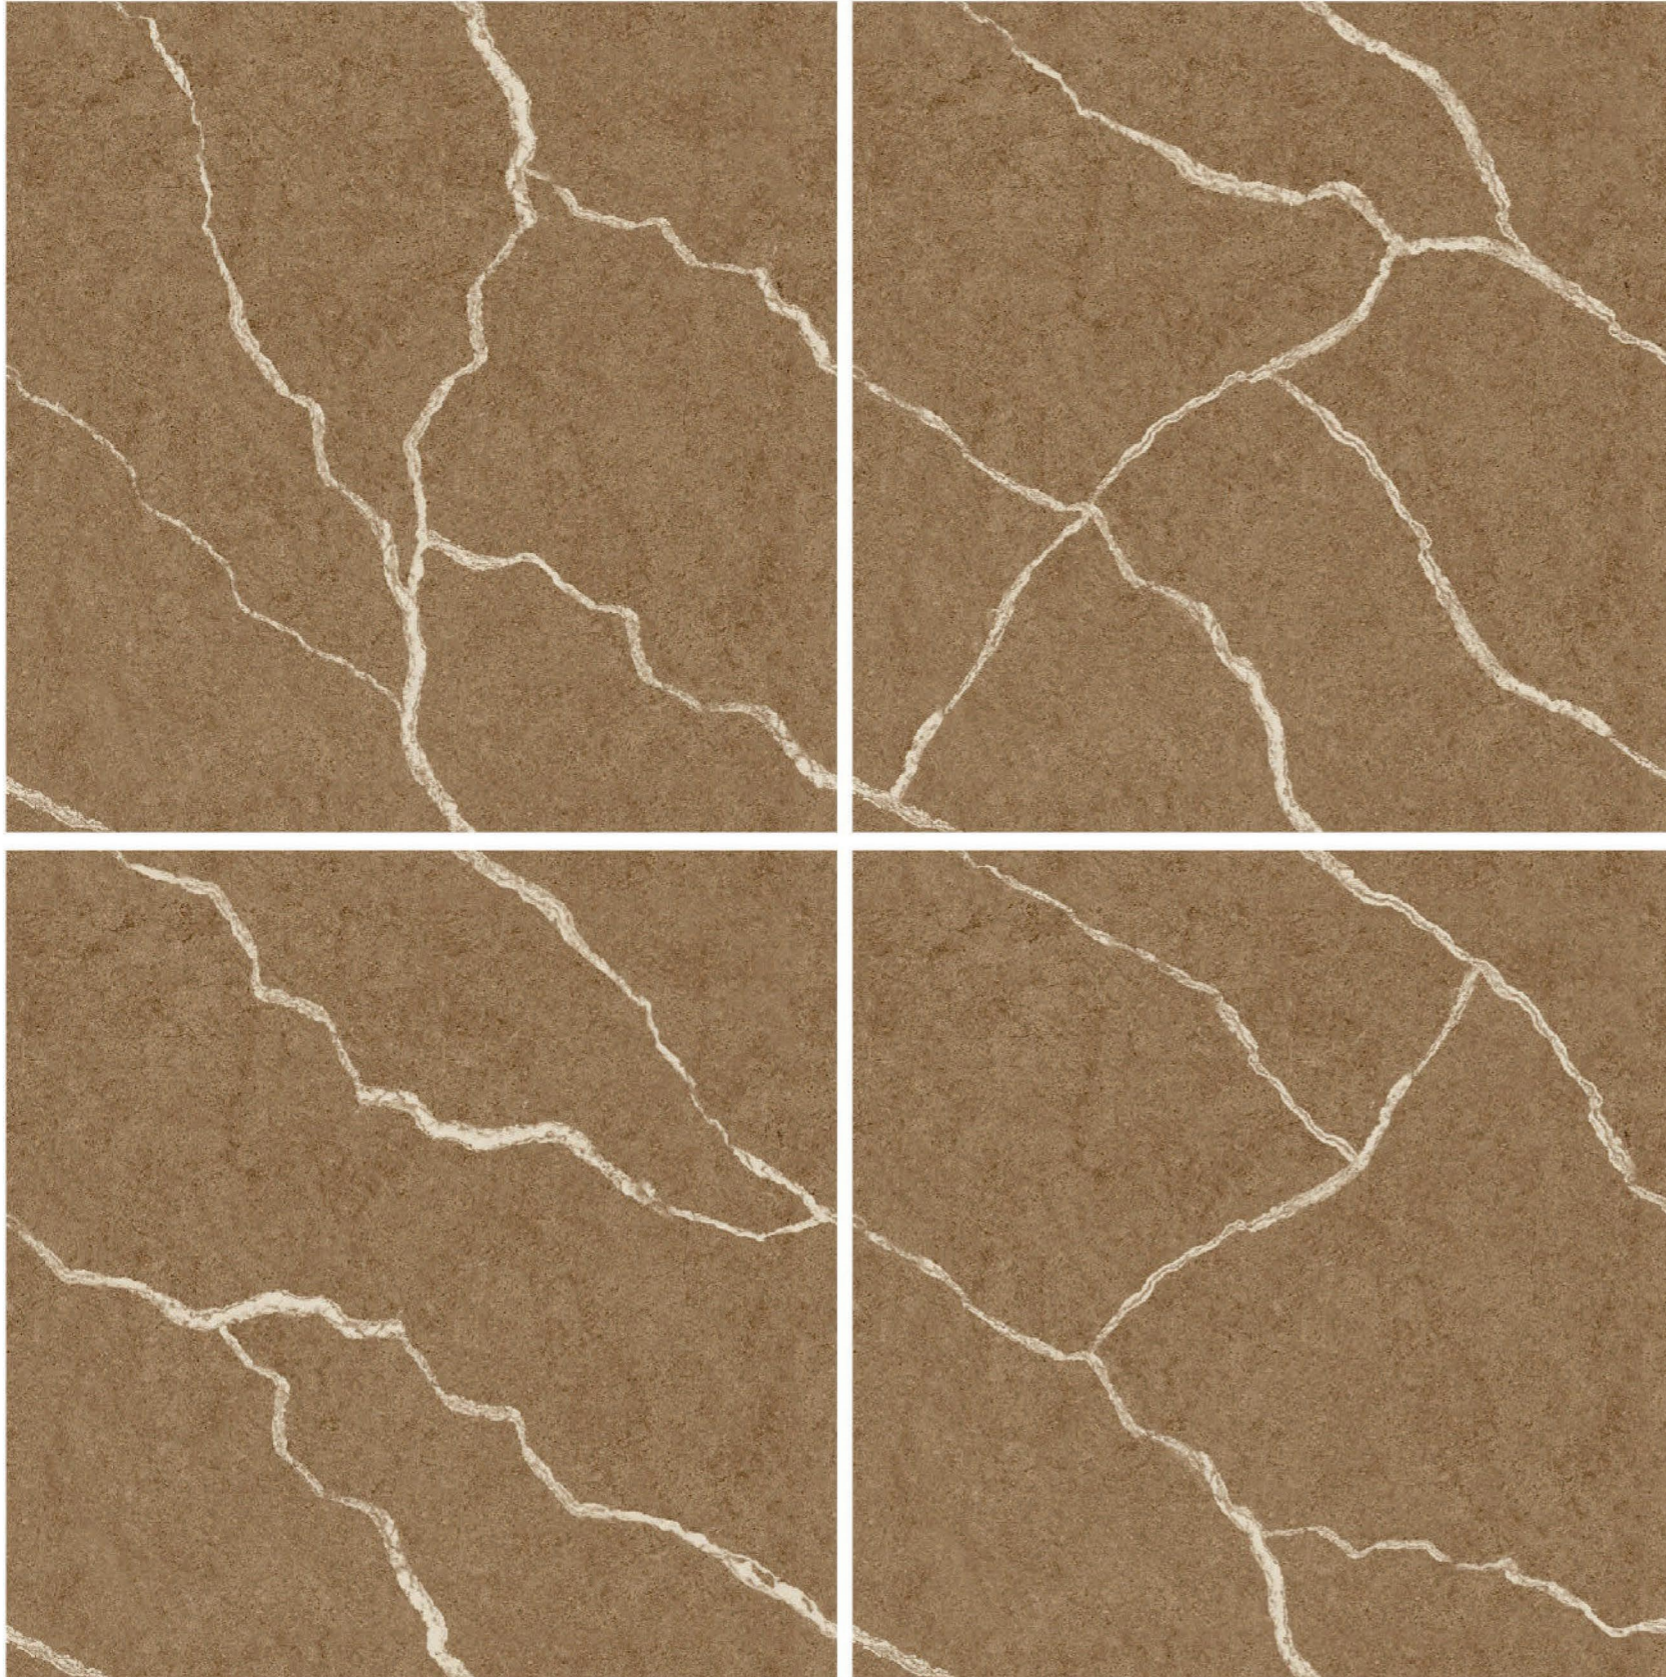

7030

Size
600 x 600 mm

Finish
Matt

Thickness
8.5 mm

Random
4