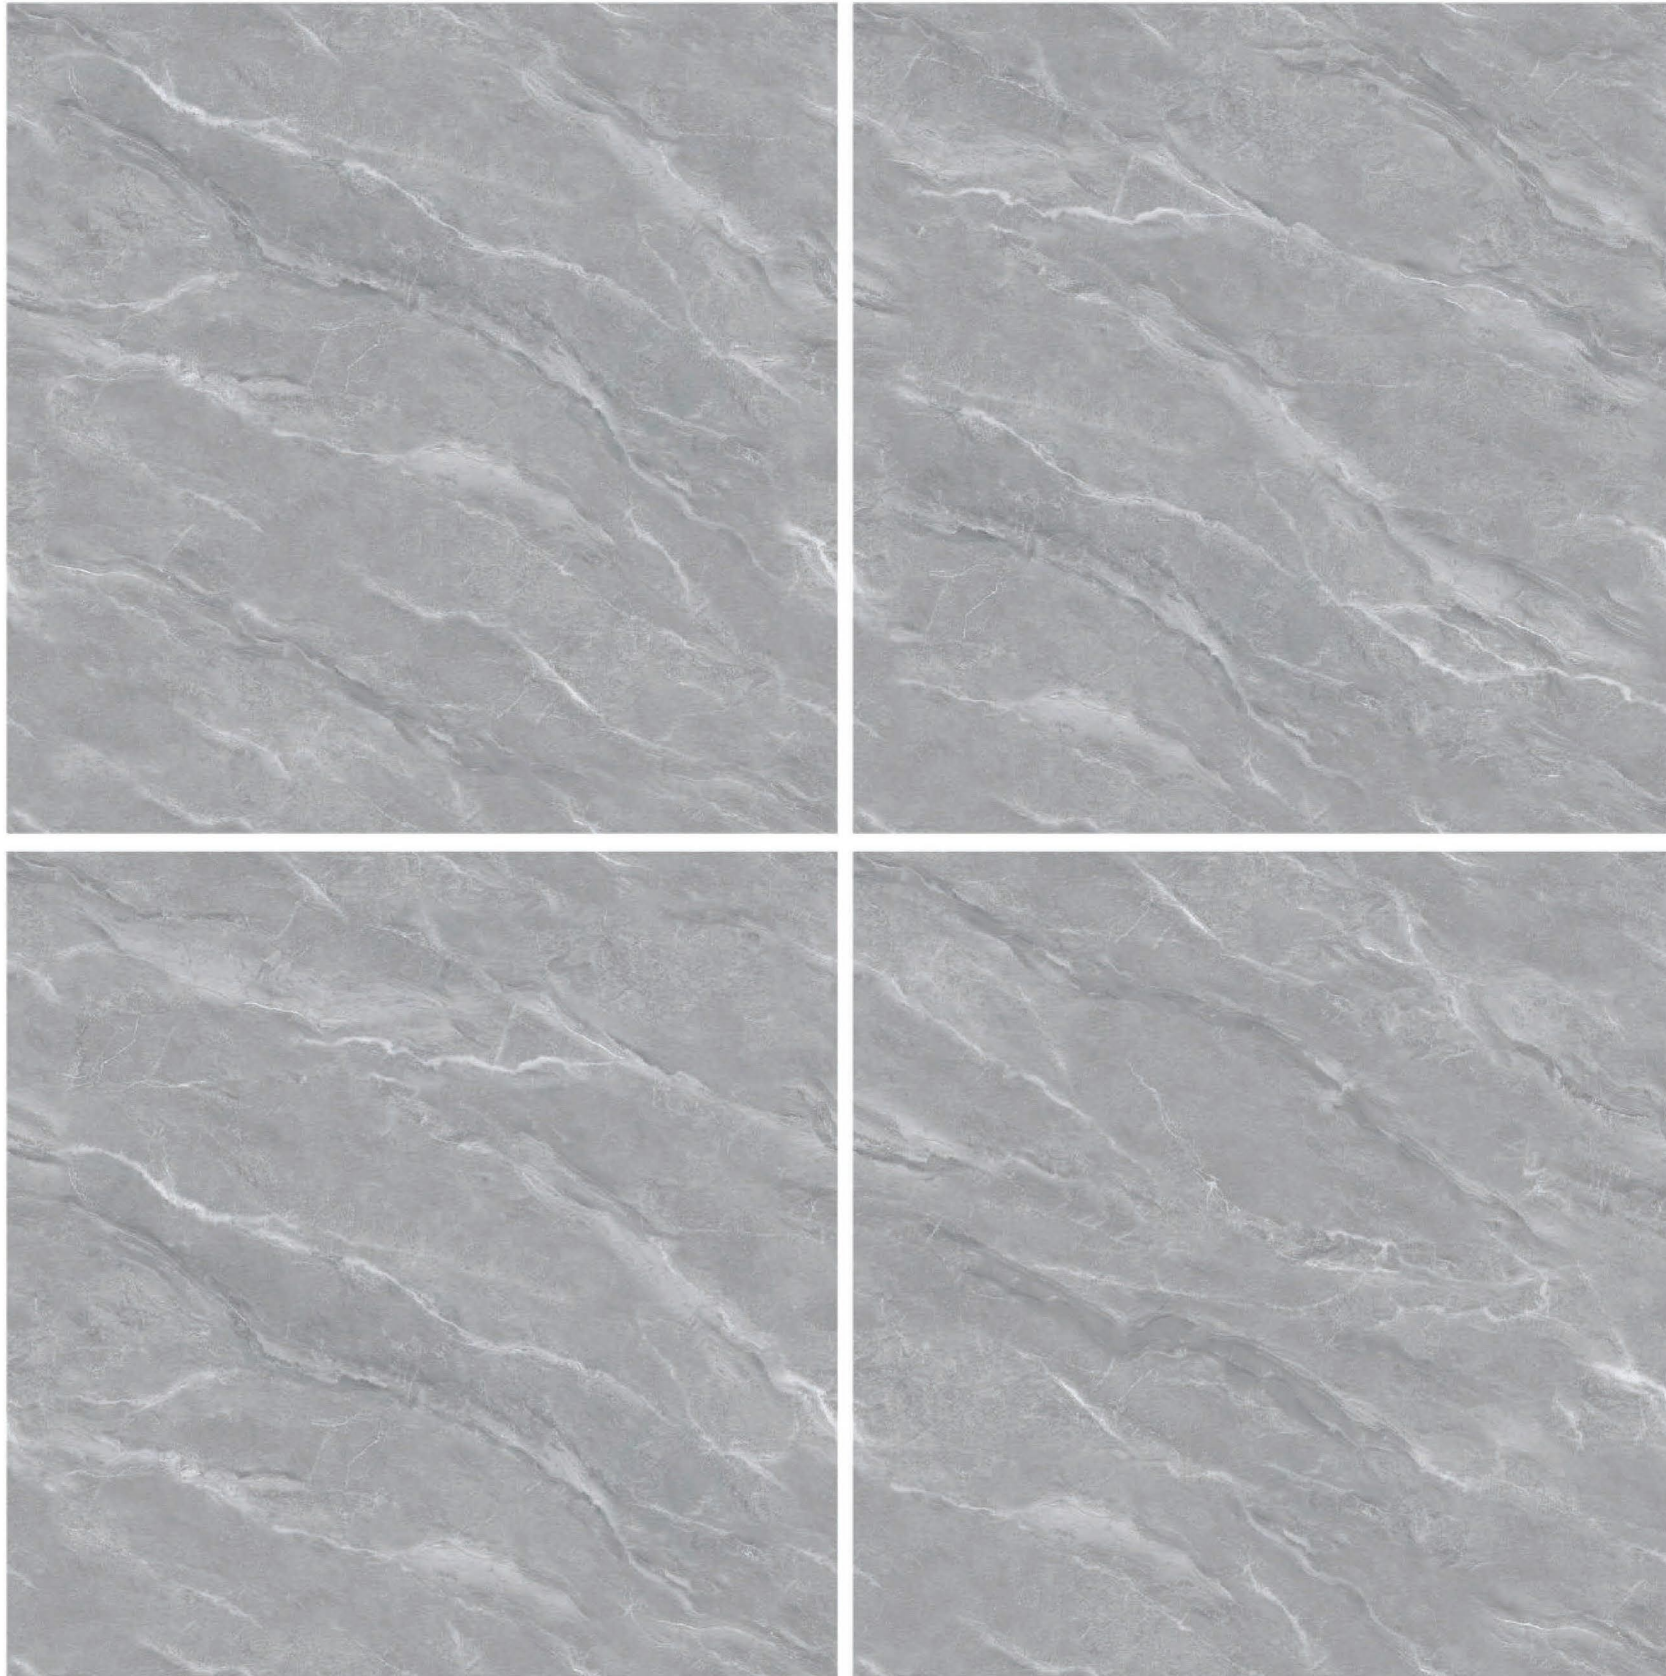

7038

Size
600 x 600 mm

Finish
Matt

Thickness
8.5 mm

Random
4