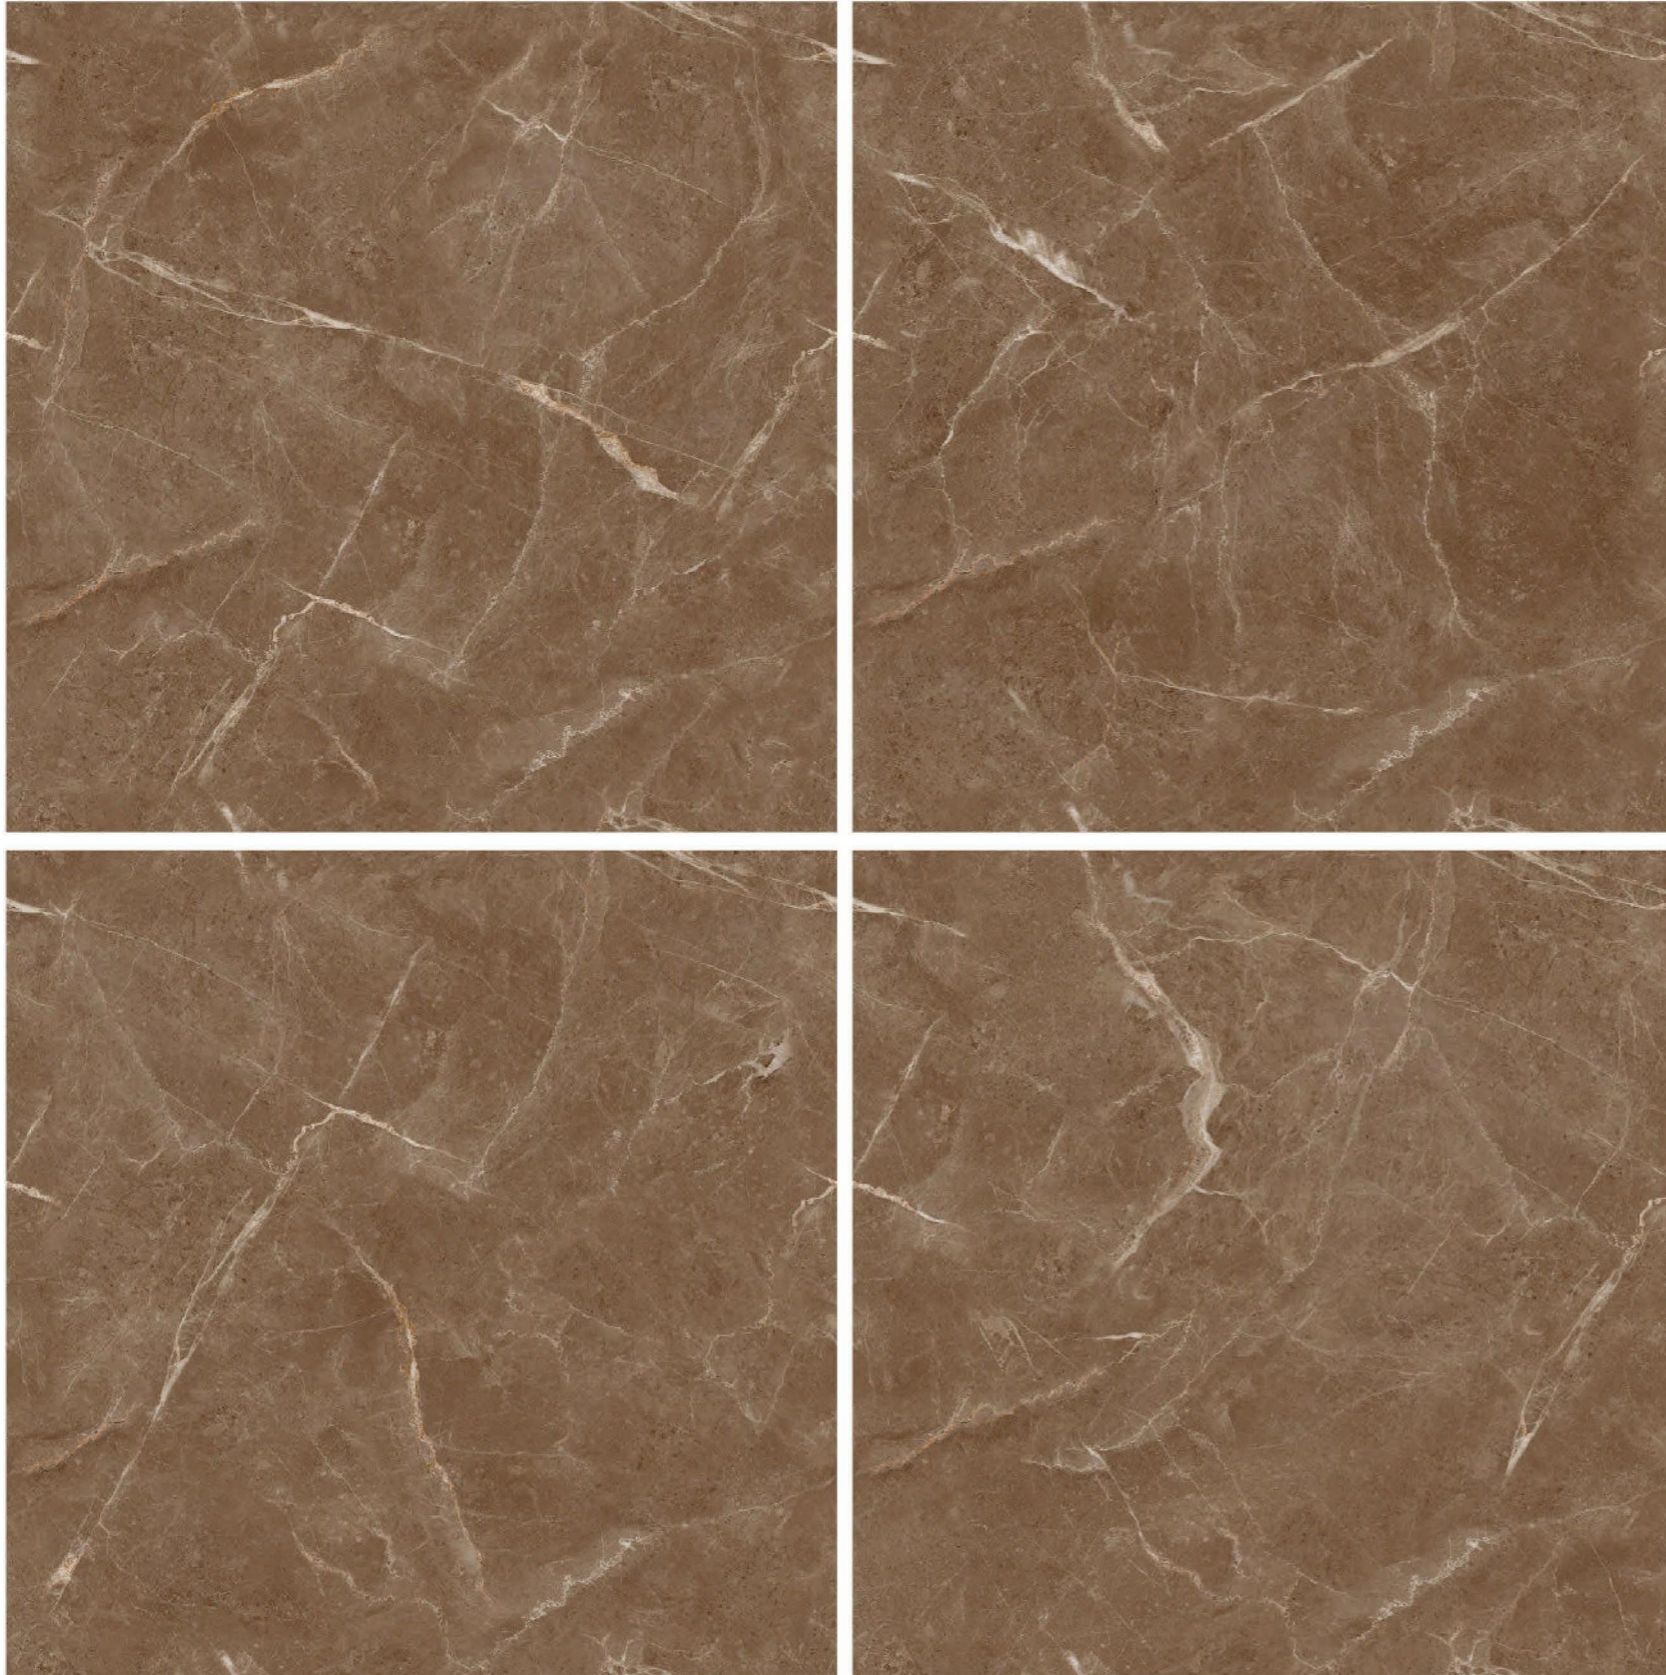

7035

Size
600 x 600 mm

Finish
Matt

Thickness
8.5 mm

Random
4