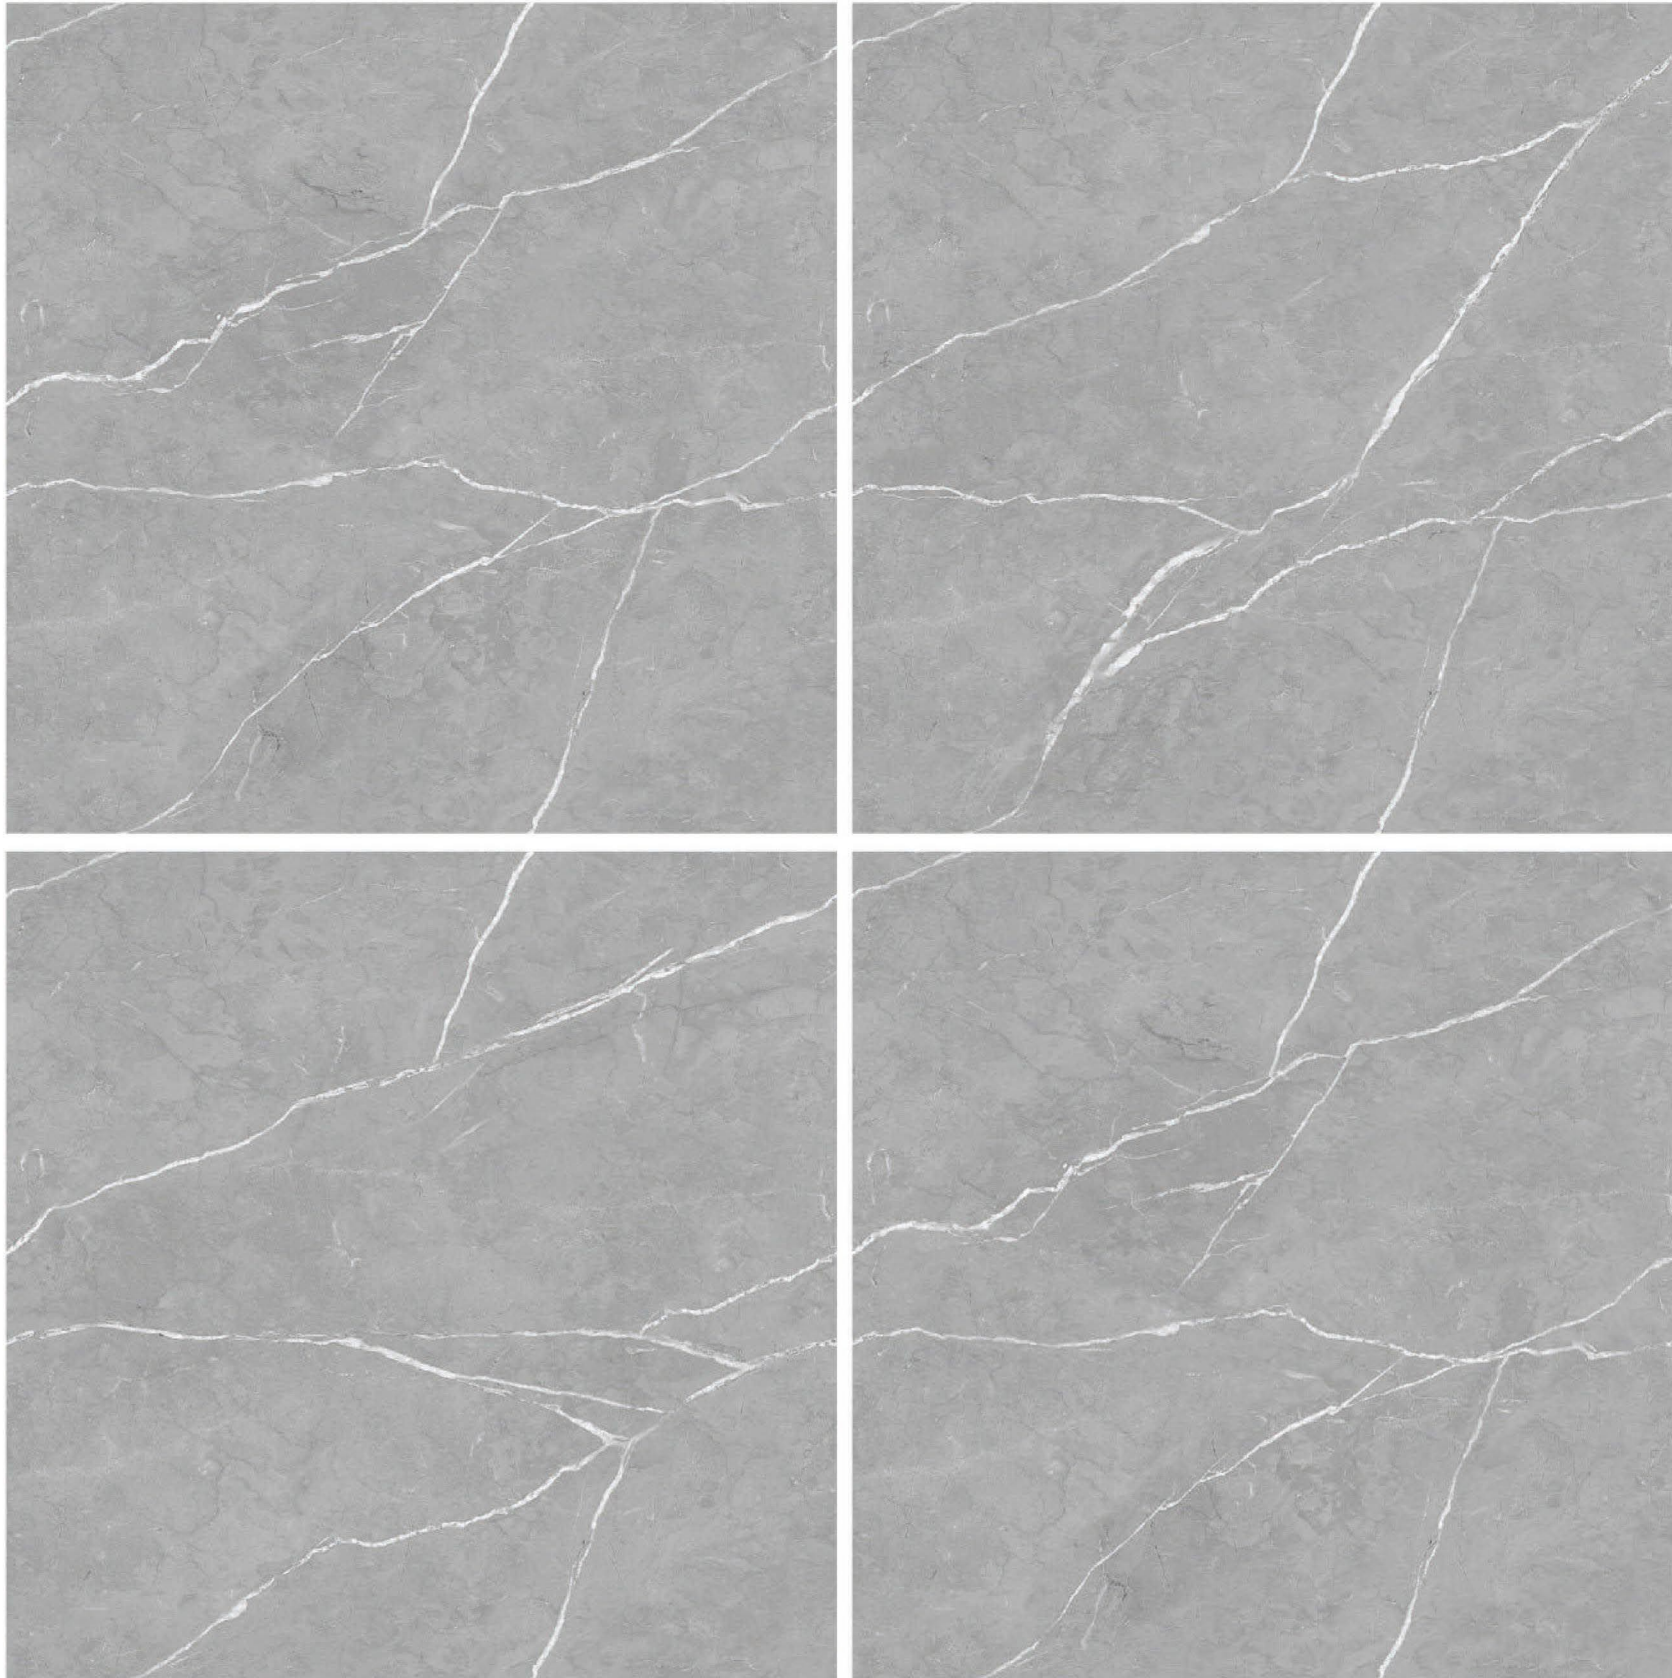

7009

Size
600 x 600 mm

Finish
Matt

Thickness
8.5 mm

Random
3