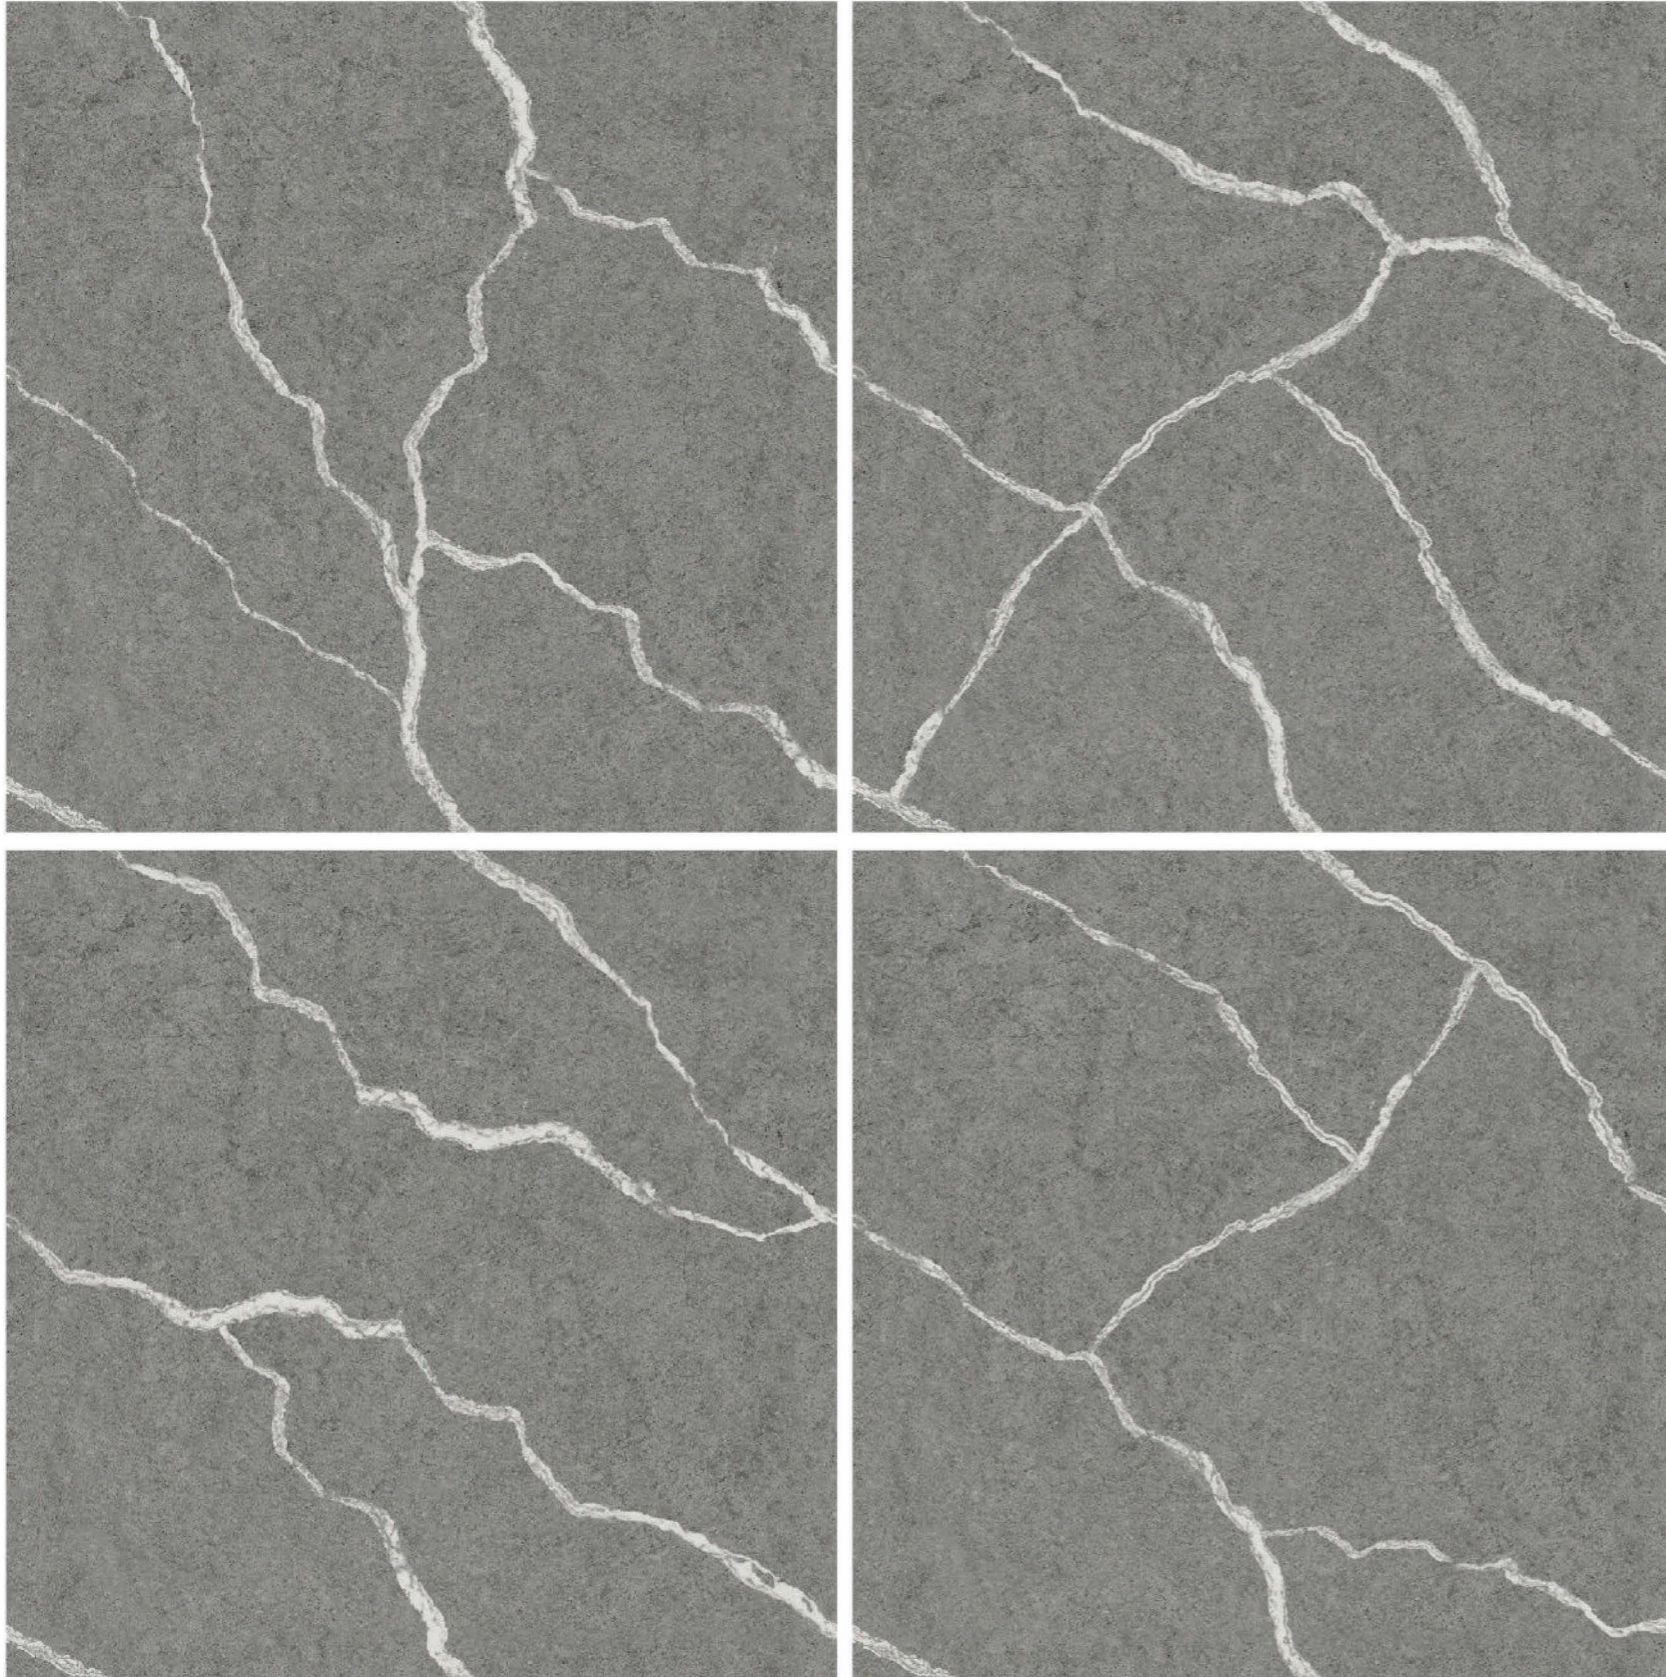

7028

Size
600 x 600 mm

Finish
Matt

Thickness
8.5 mm

Random
4