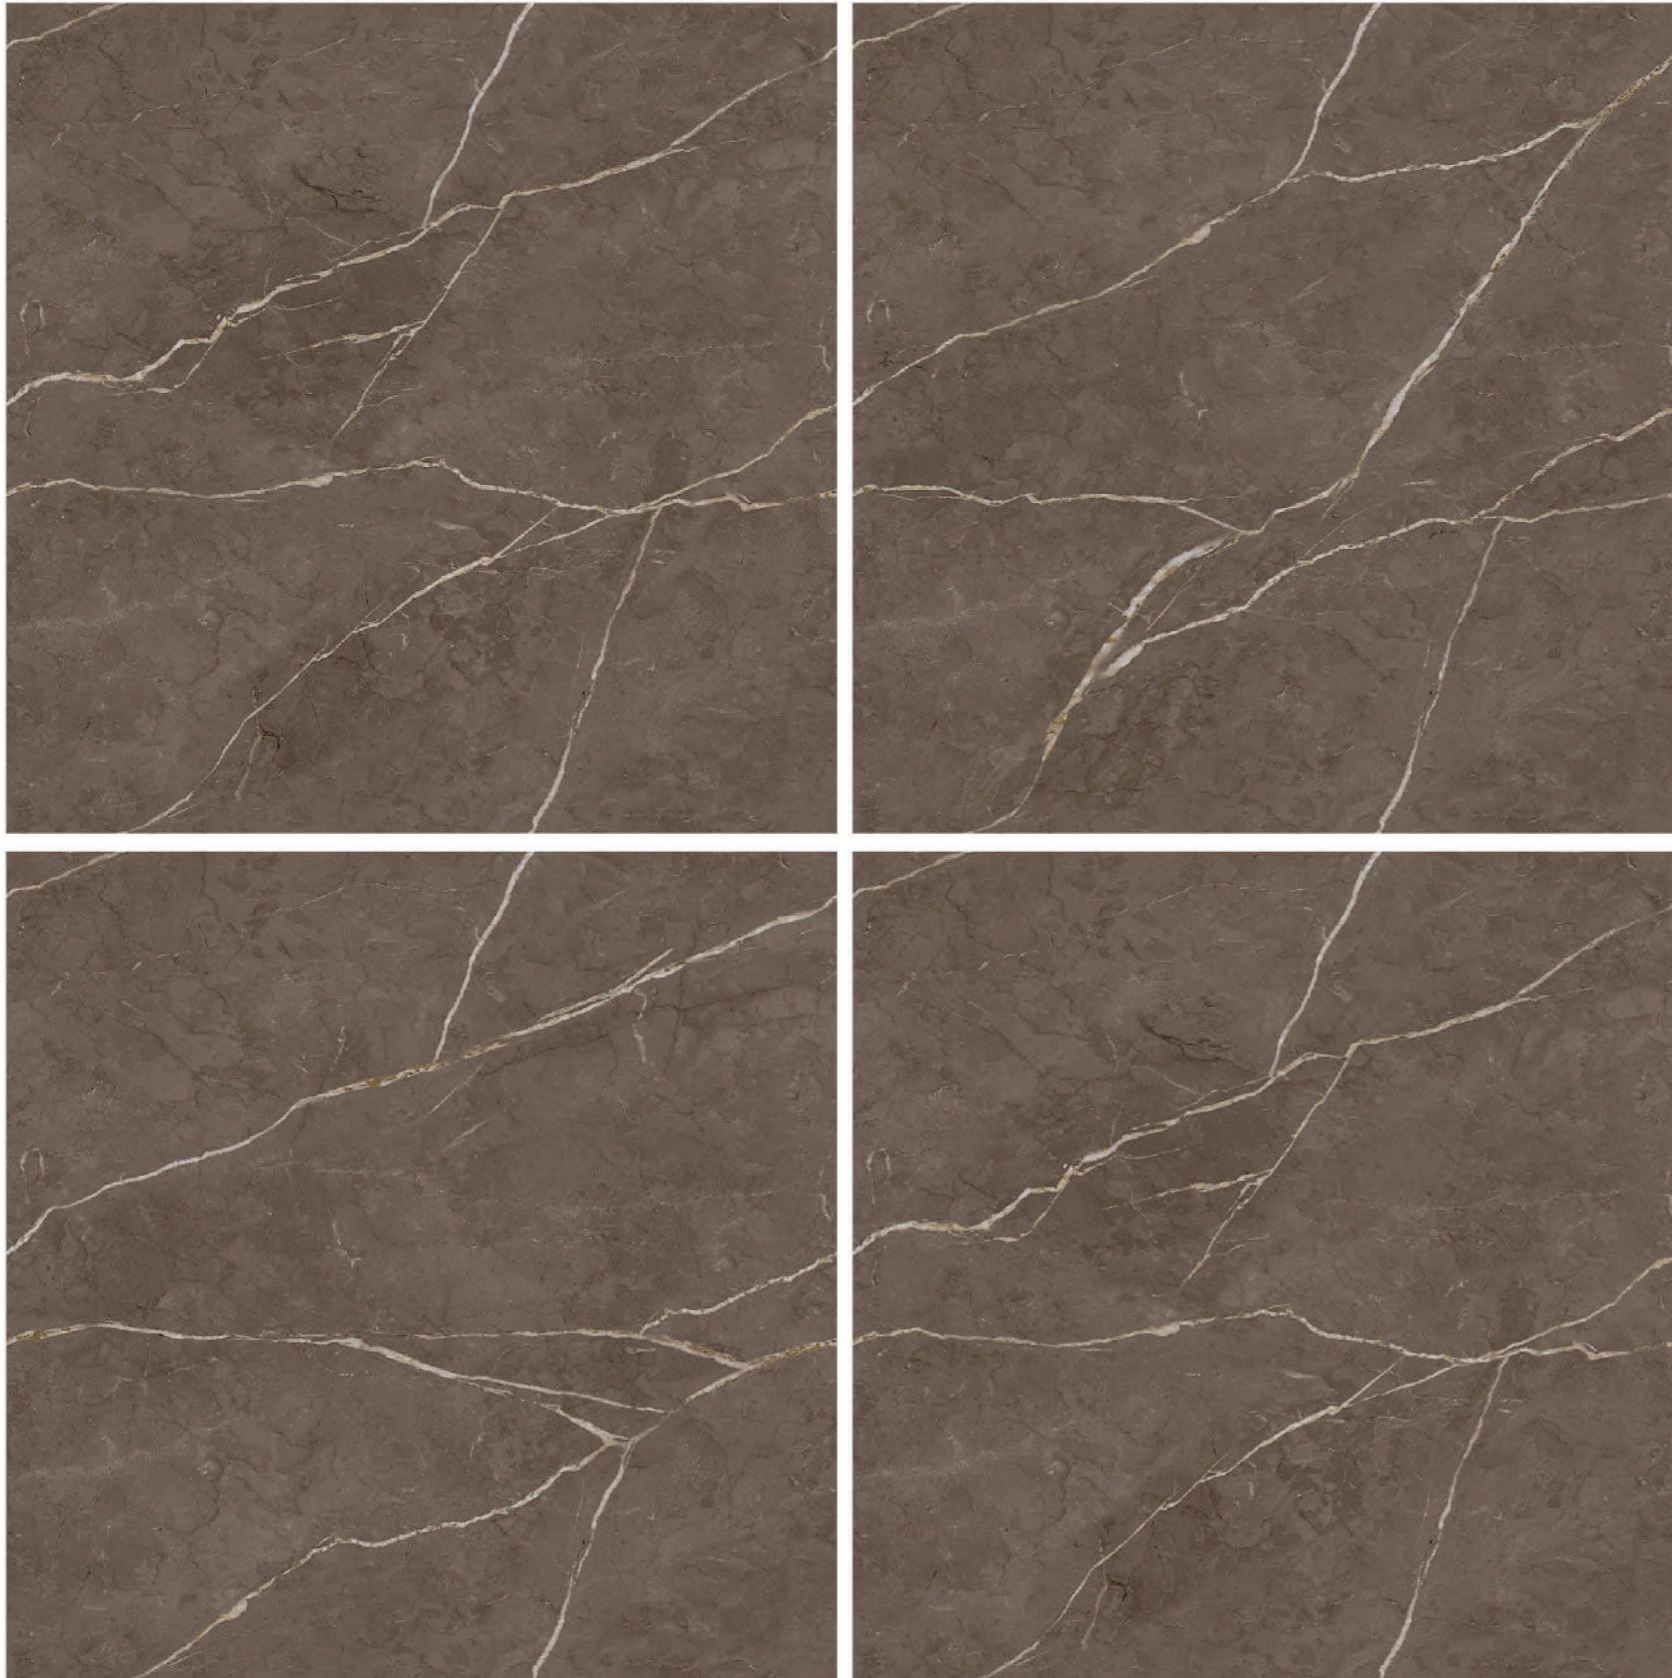

Size
600 x 600 mm

Finish
Matt

Thickness
8.5 mm

Random
3

7007

7008

Size
600 x 600 mm

Finish
Matt