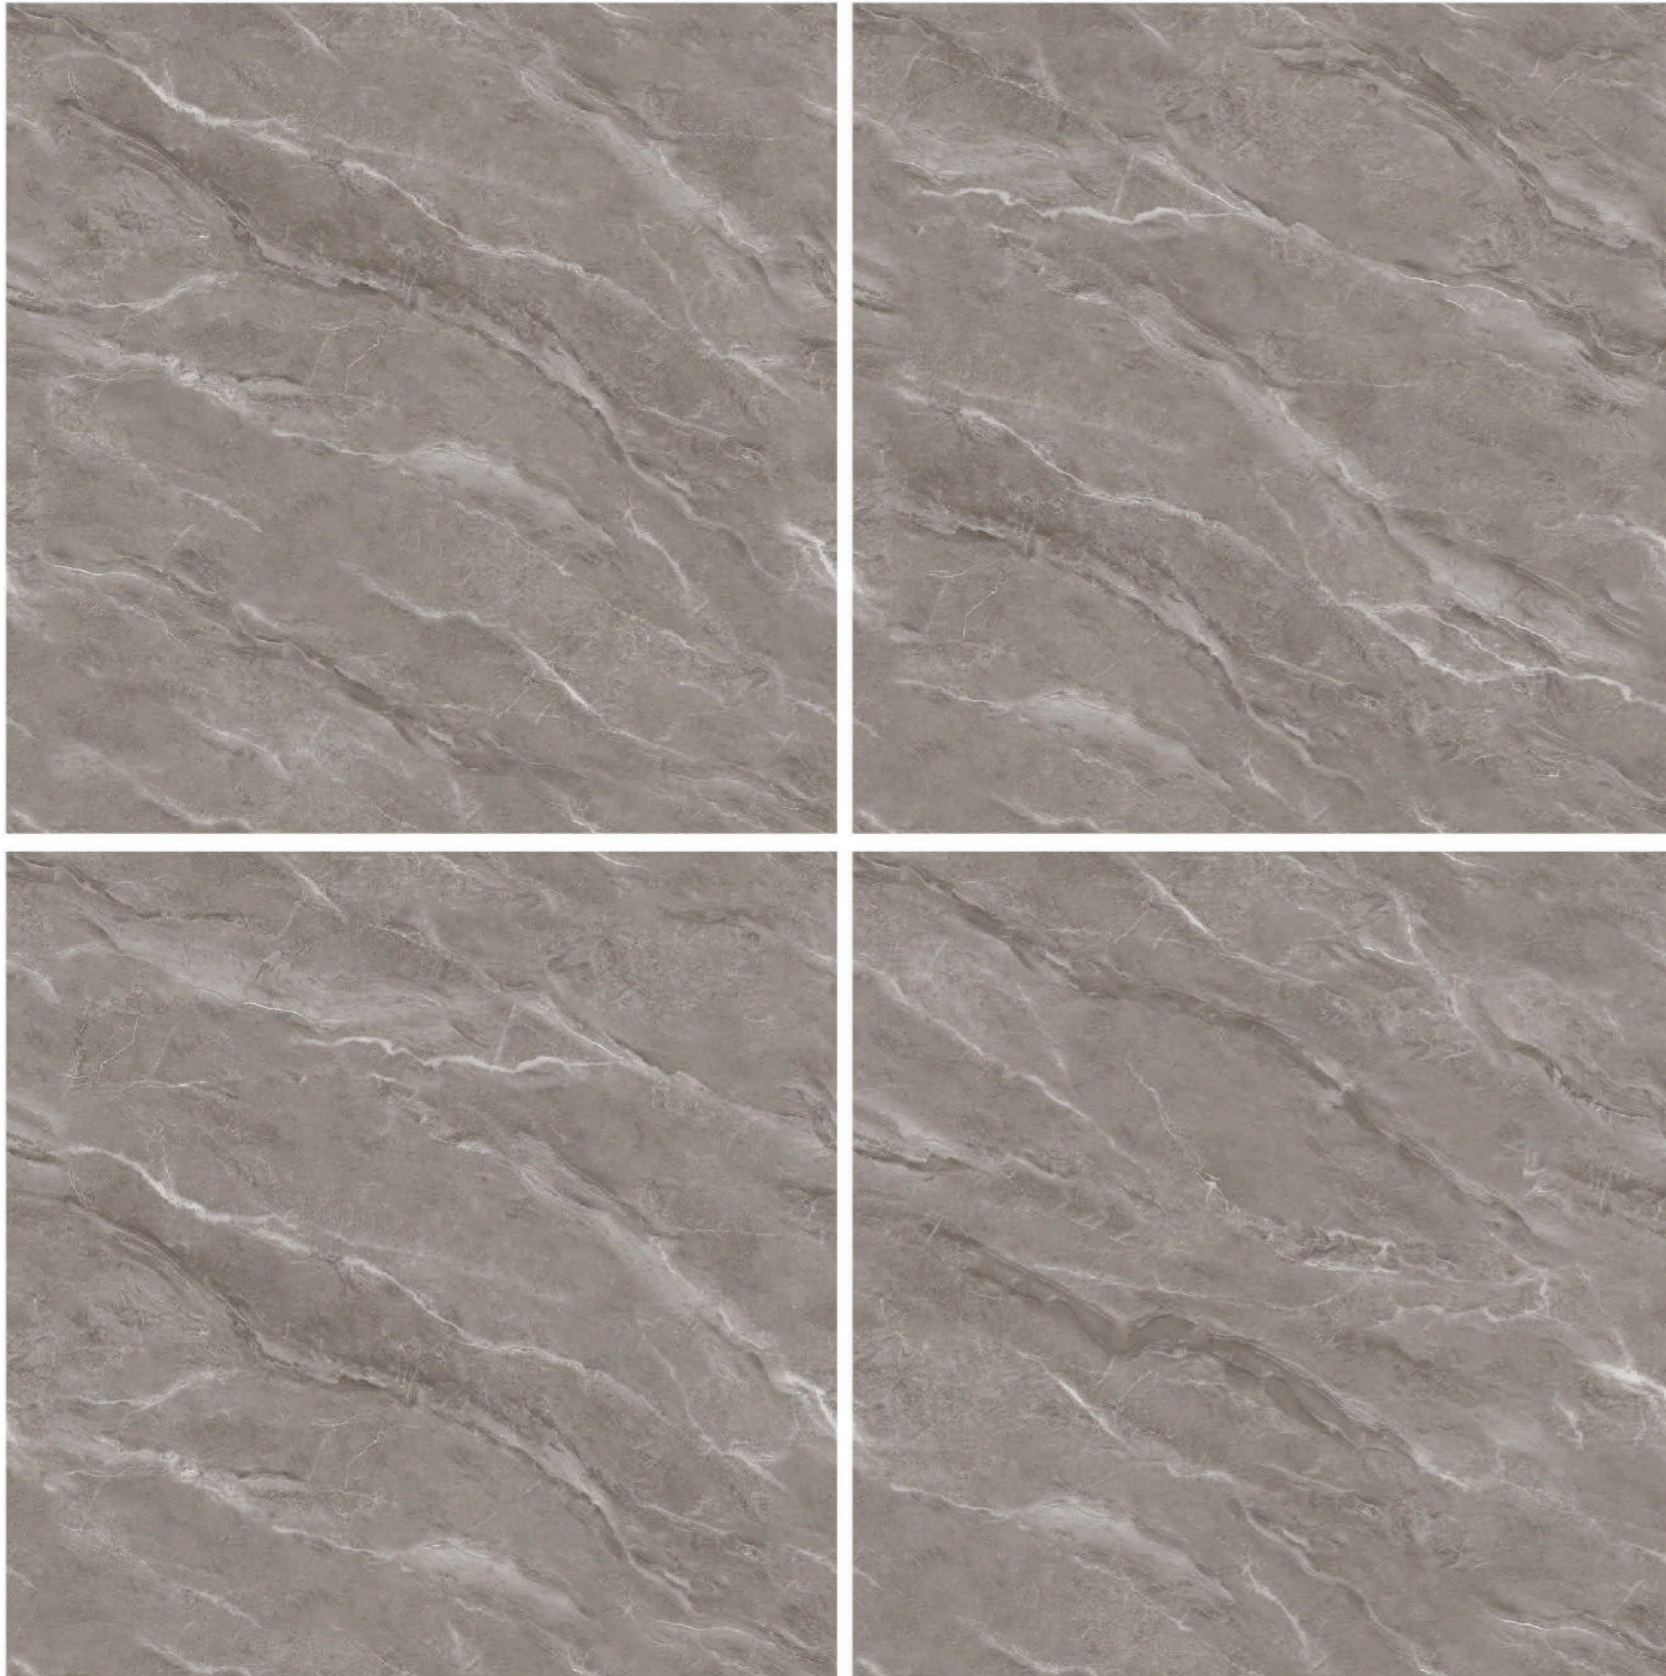

Thickness
8.5 mm

Random
4

7038

Size
600 x 600 mm

Finish
Matt

Thickness
8.5 mm

Random
4

7039