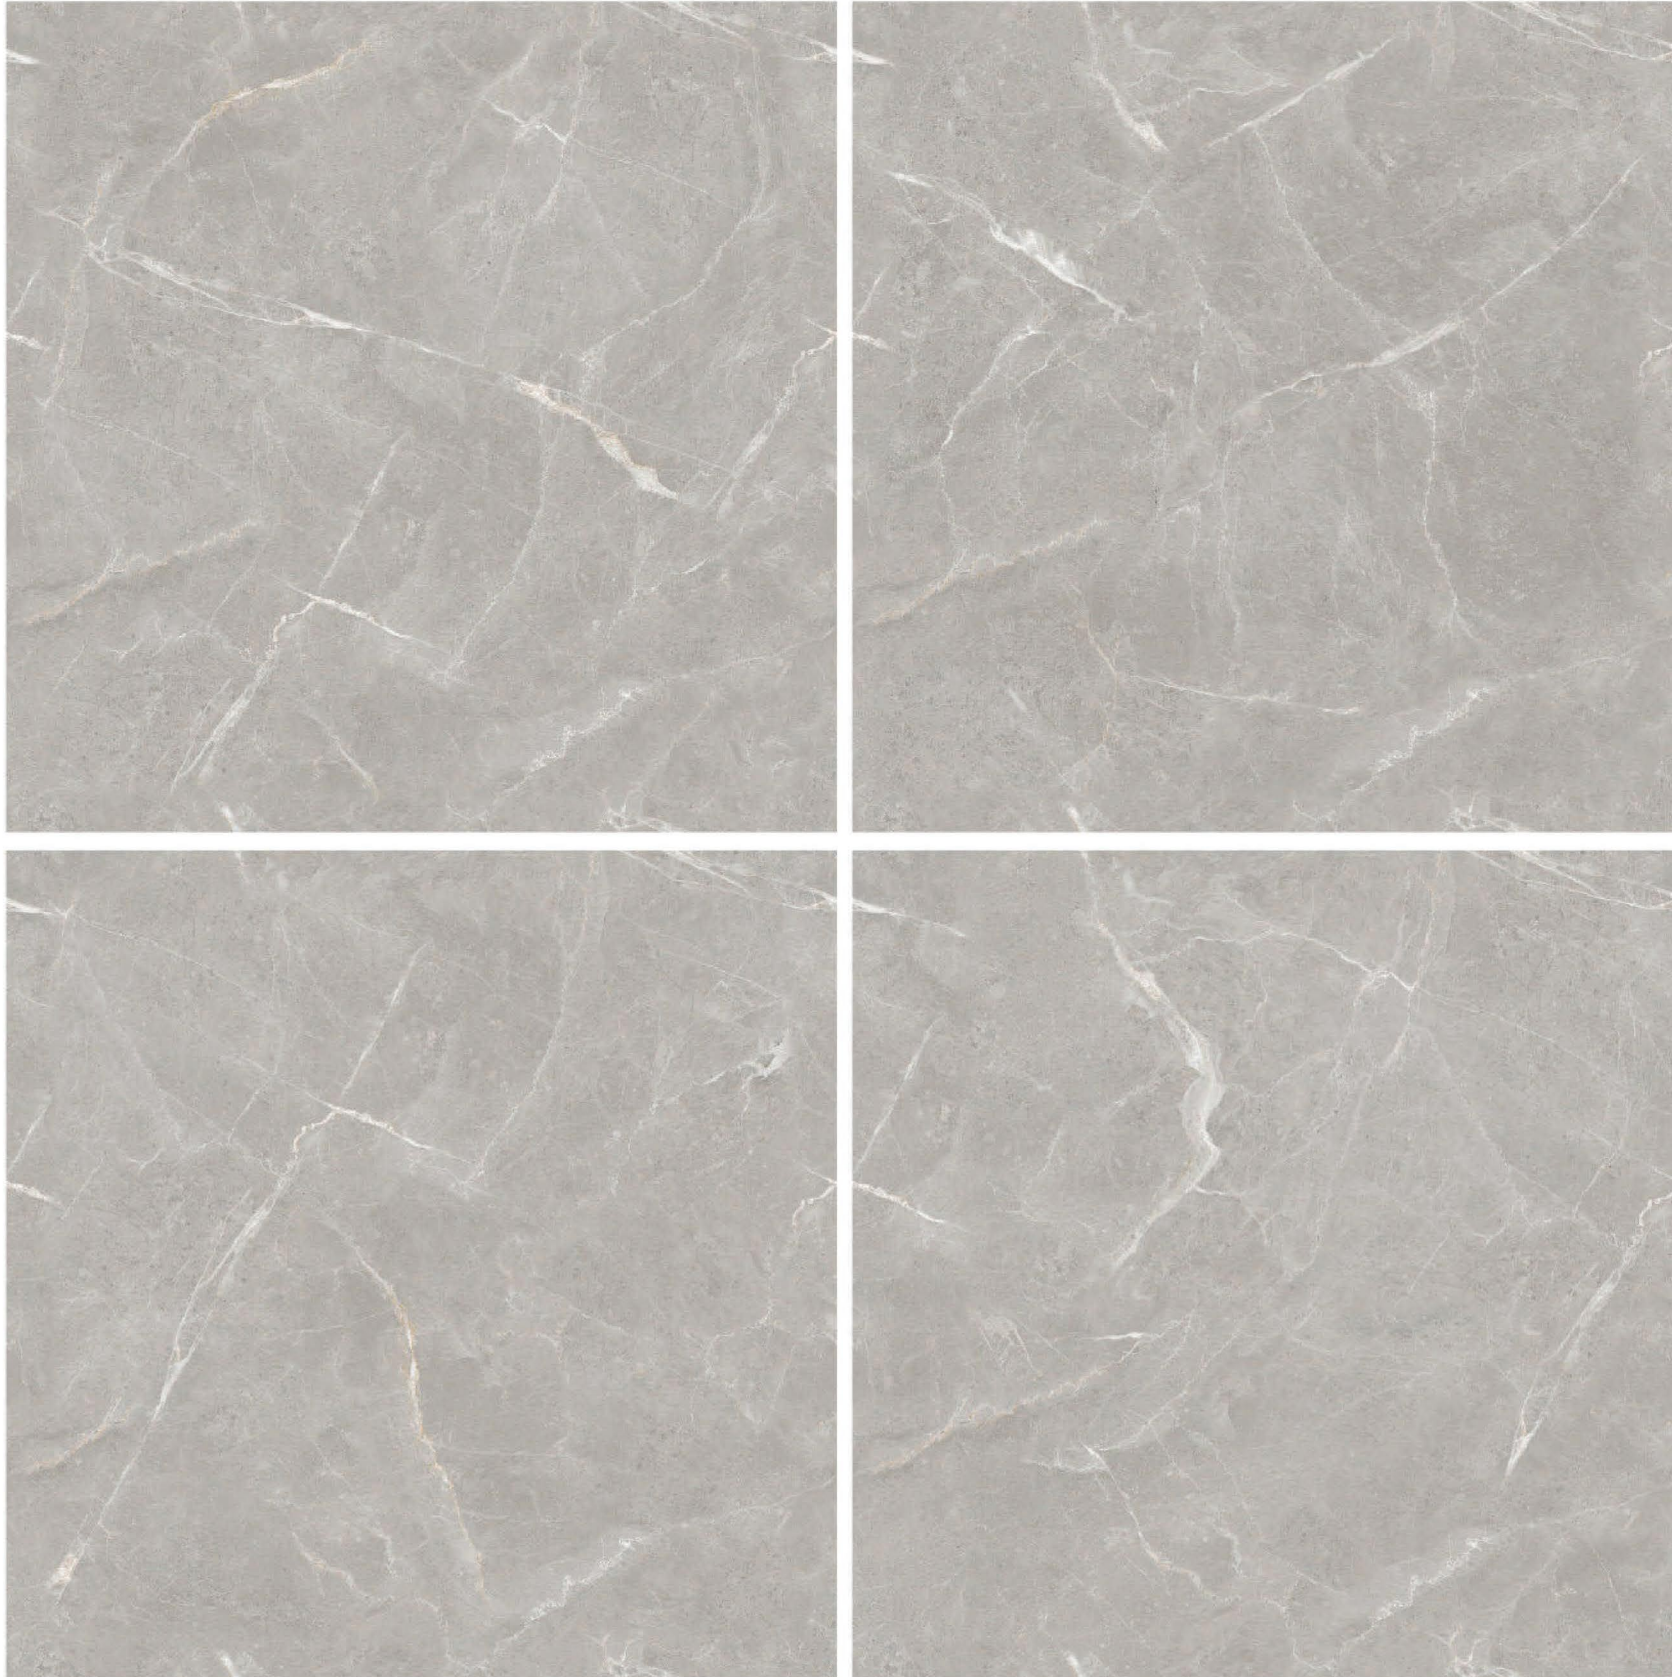

Thickness
8.5 mm

Random
4

7035

Size
600 x 600 mm

Finish
Matt

Thickness
8.5 mm

Random
4

7036