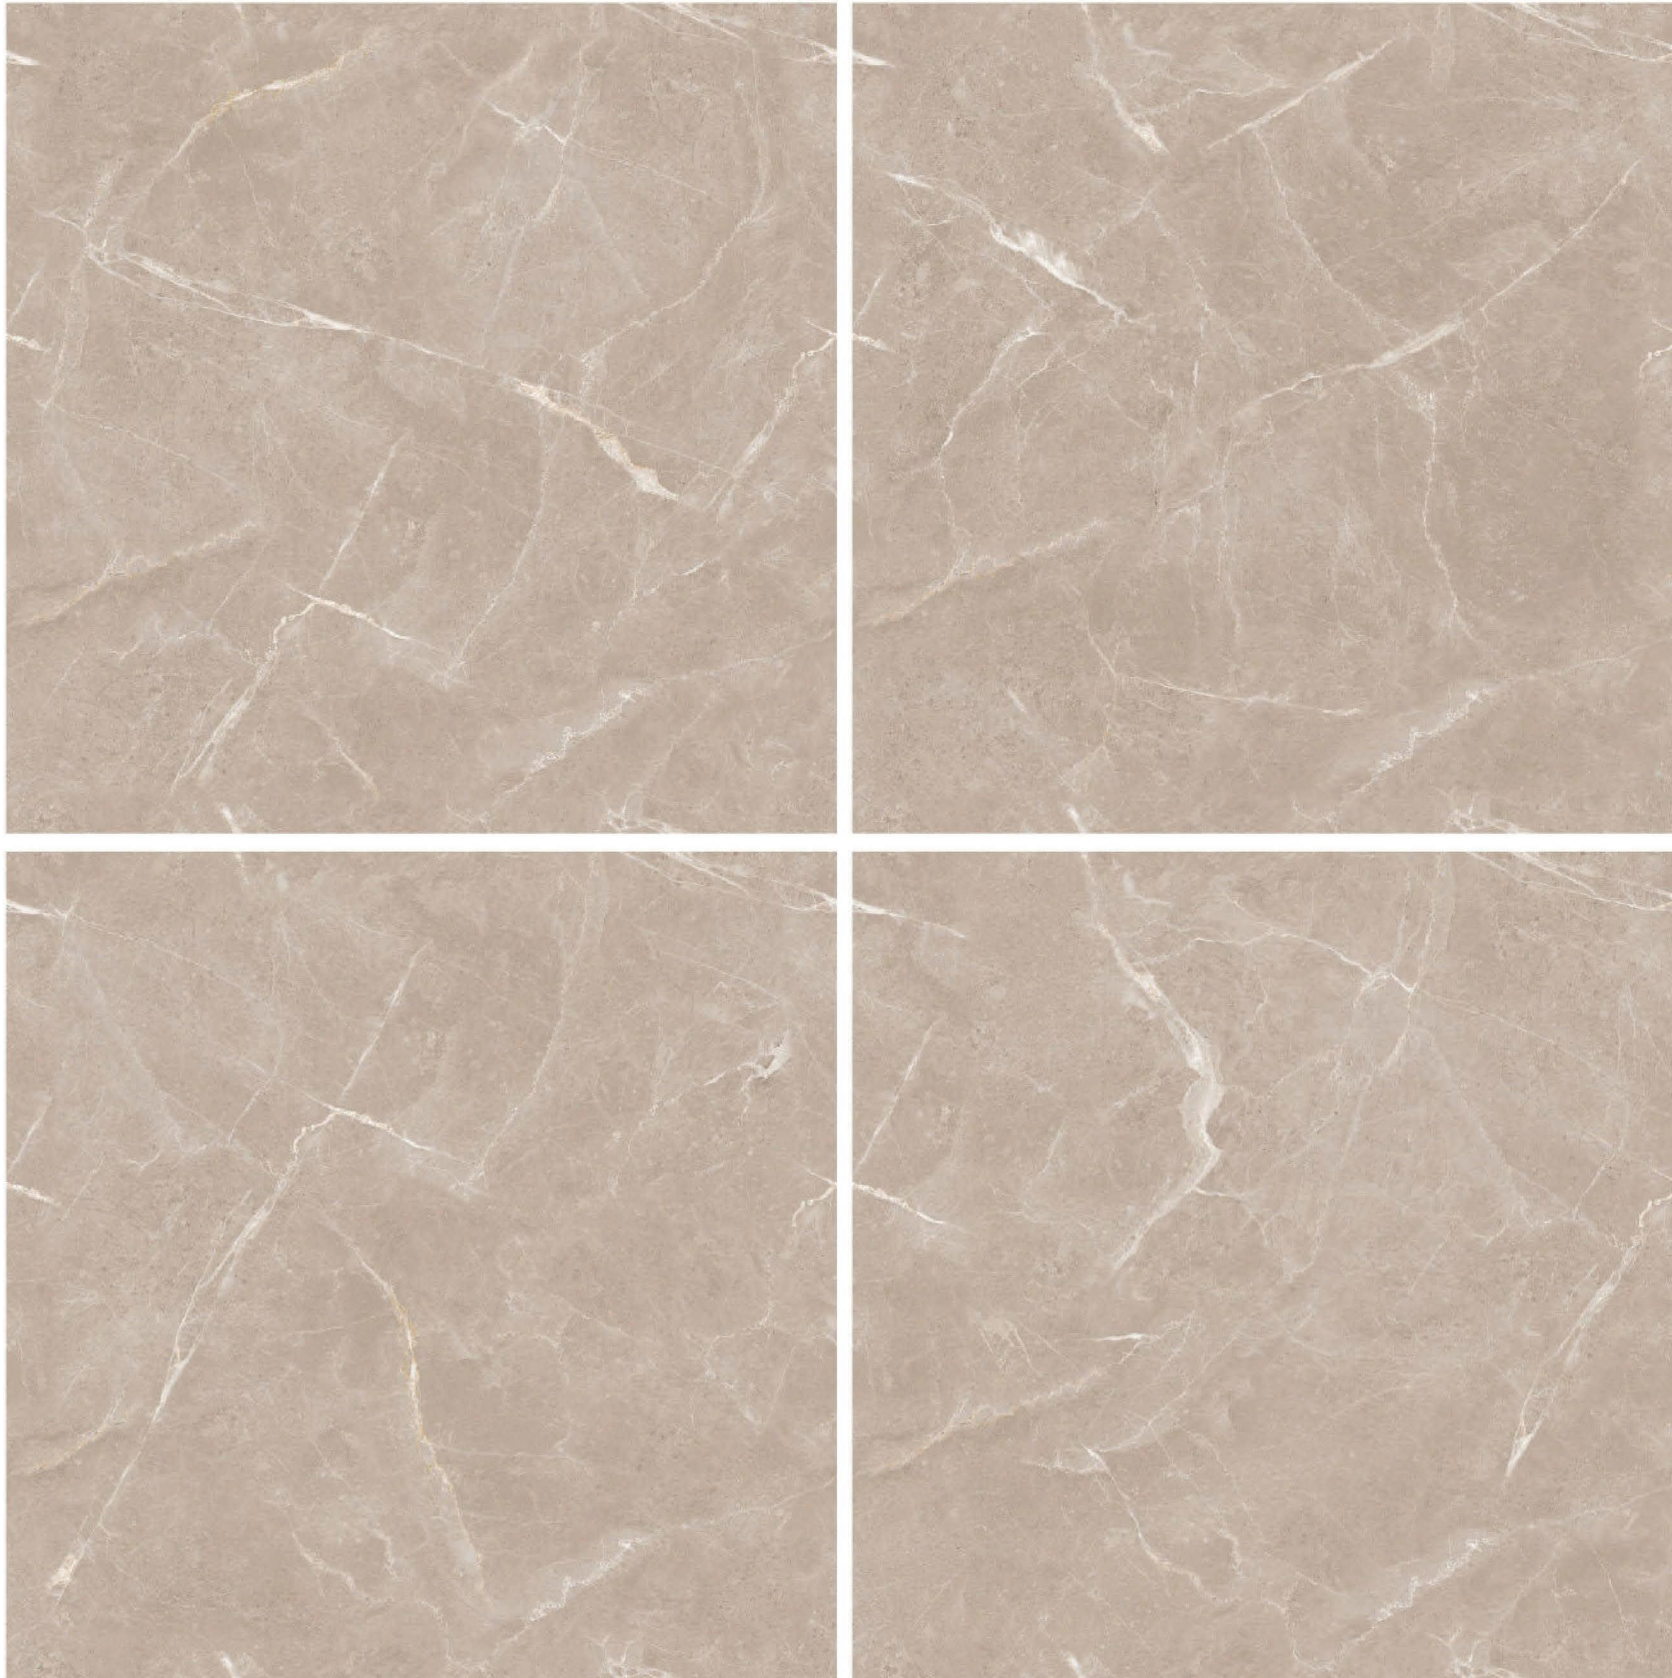

Size
600 x 600 mm

Finish
Matt

Thickness
8.5 mm

Random
4

7036

7037

Size
600 x 600 mm

Finish
Matt