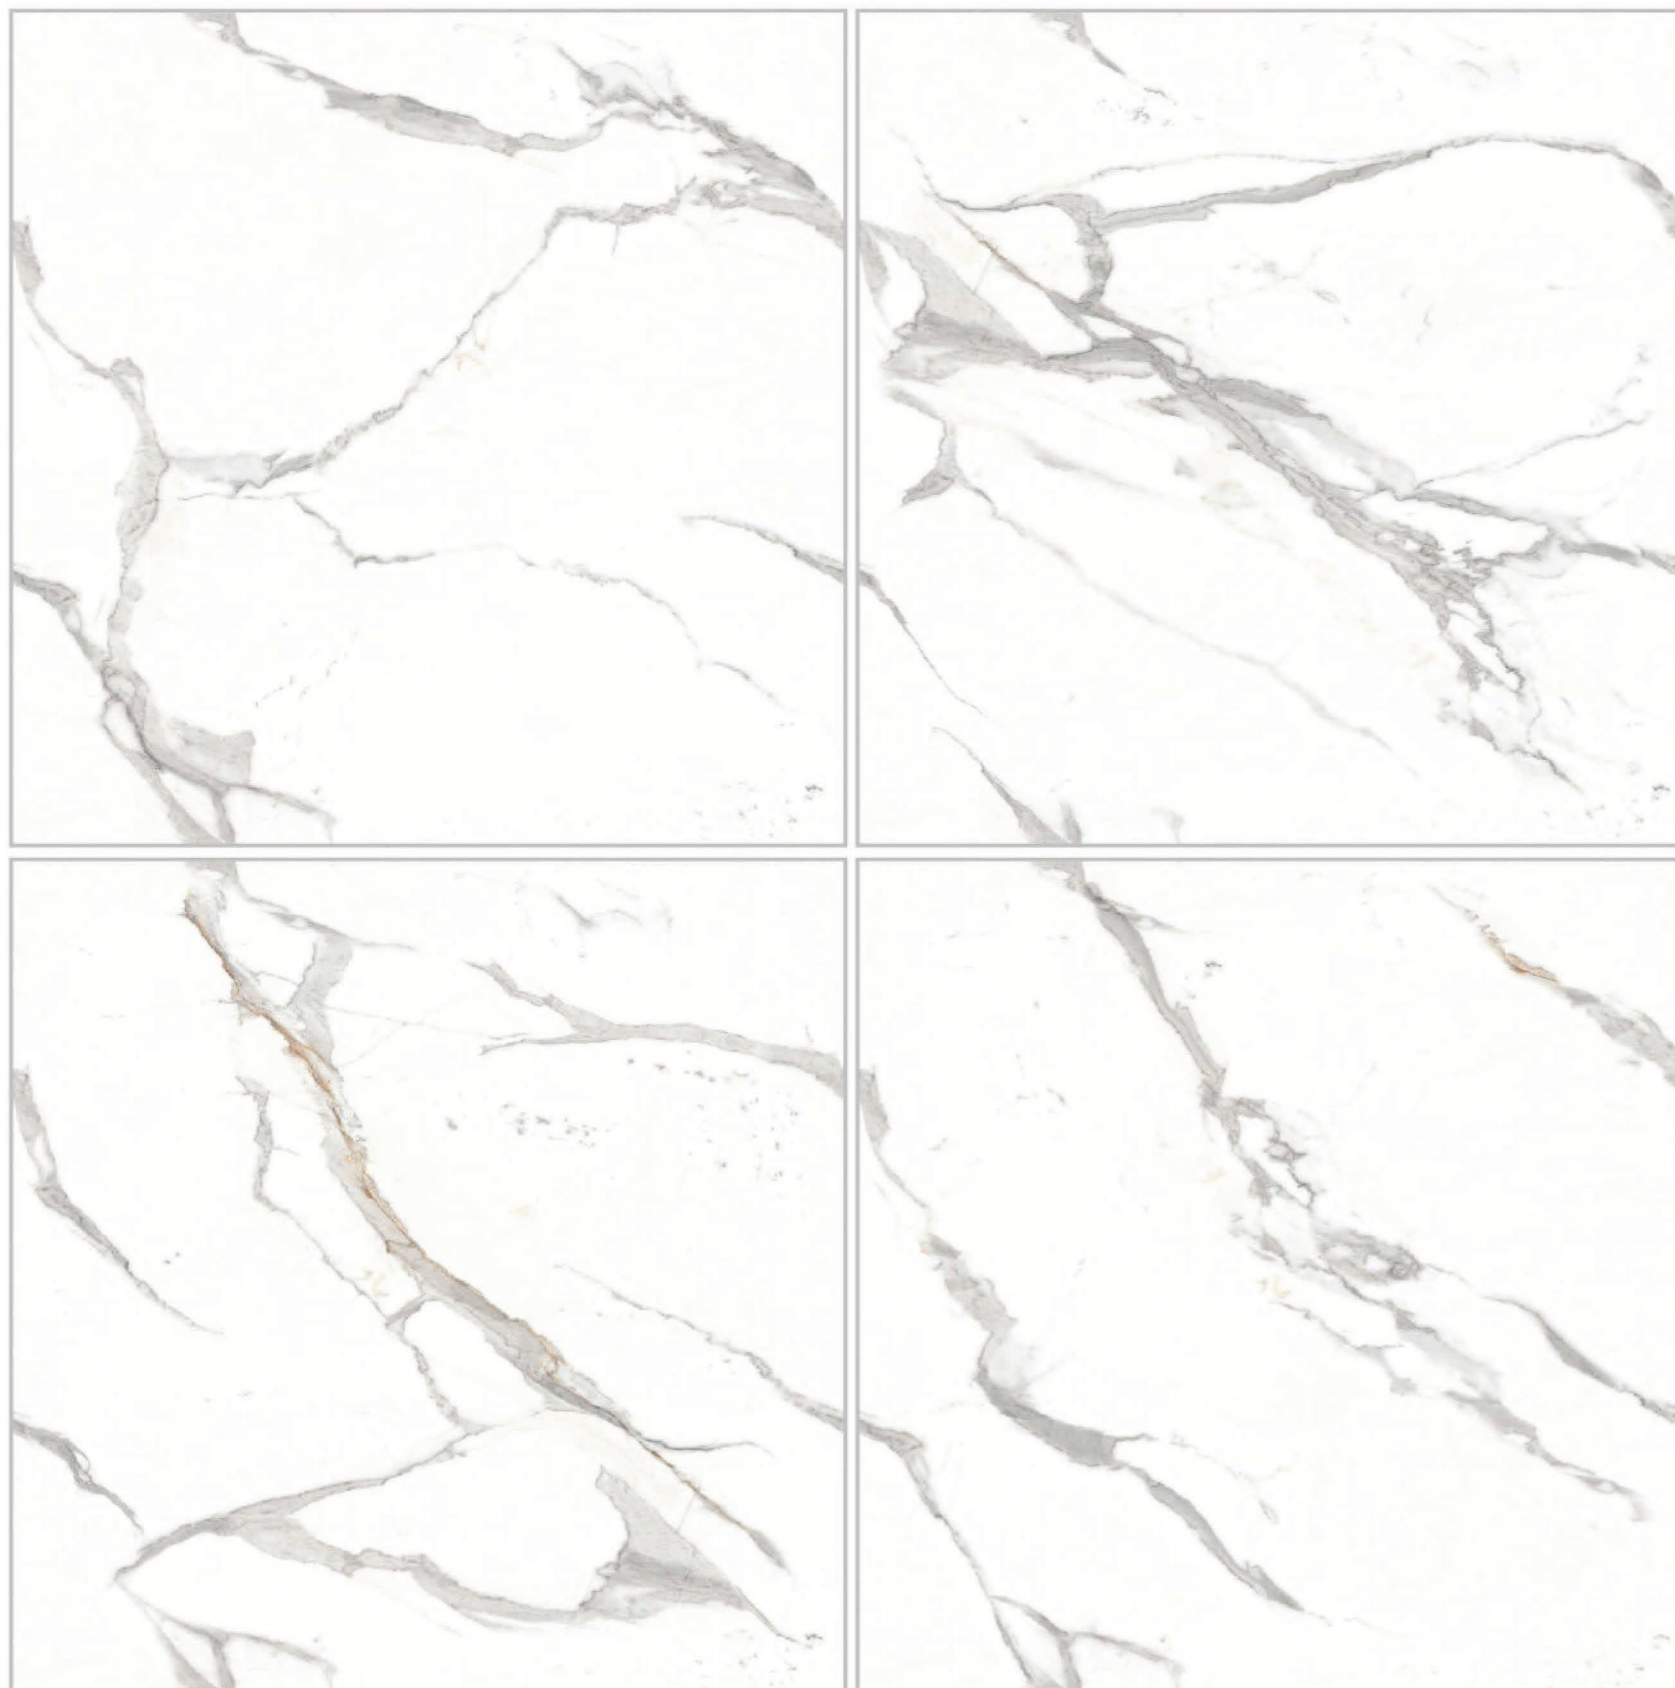

GREFFYTO

— SURFACE LLP —

7004

Size
600 x 600 mm

Finish
Matt

Thickness
8.5 mm

Random
4