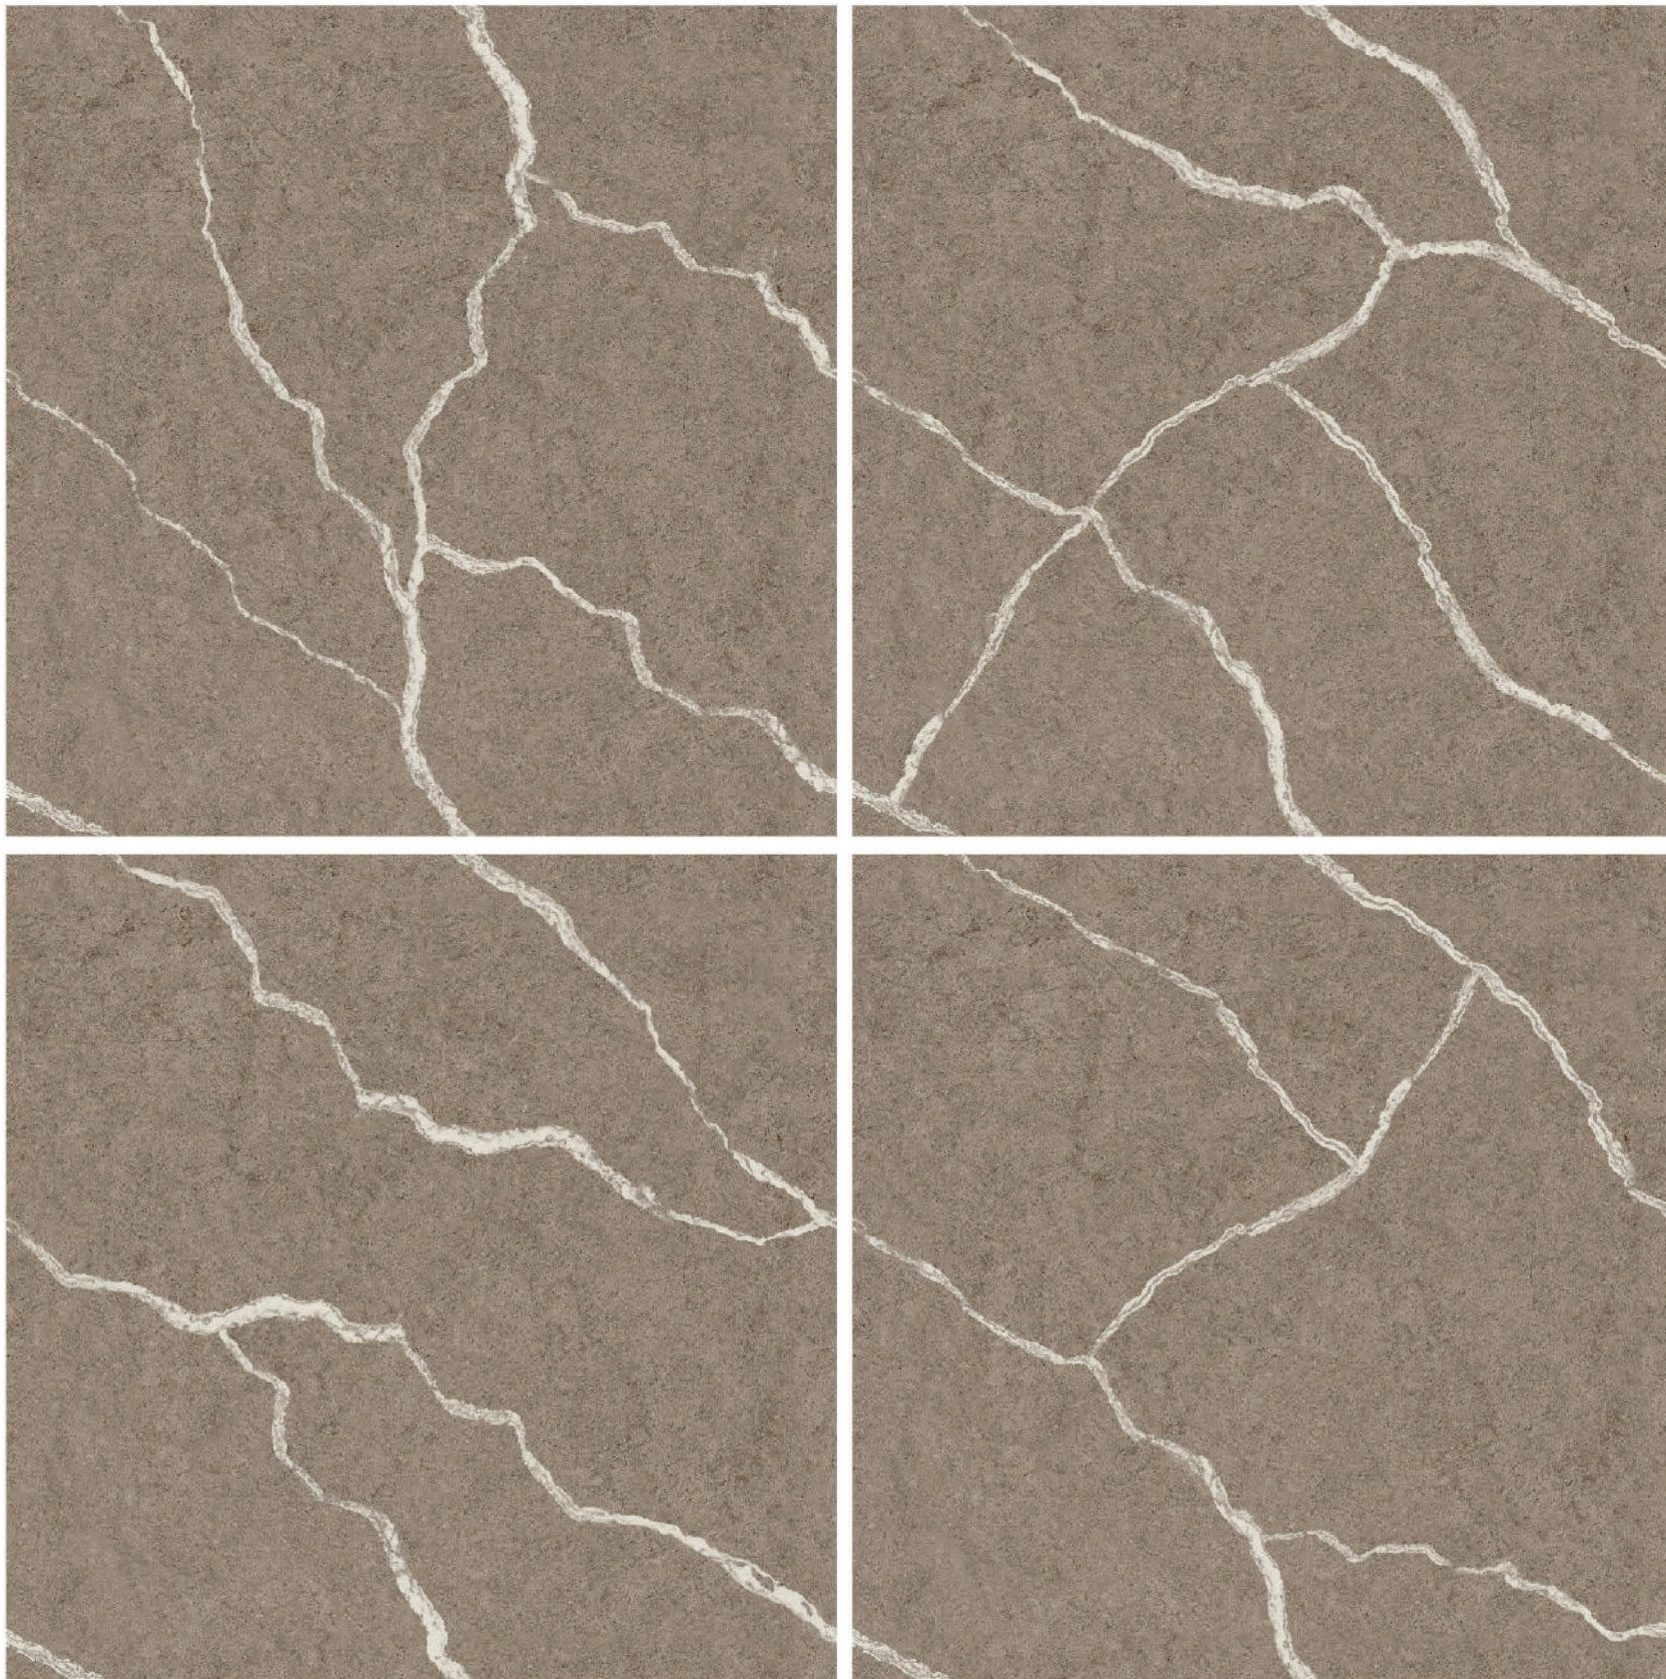

7029

Size
600 x 600 mm

Finish
Matt

Thickness
8.5 mm

Random
4